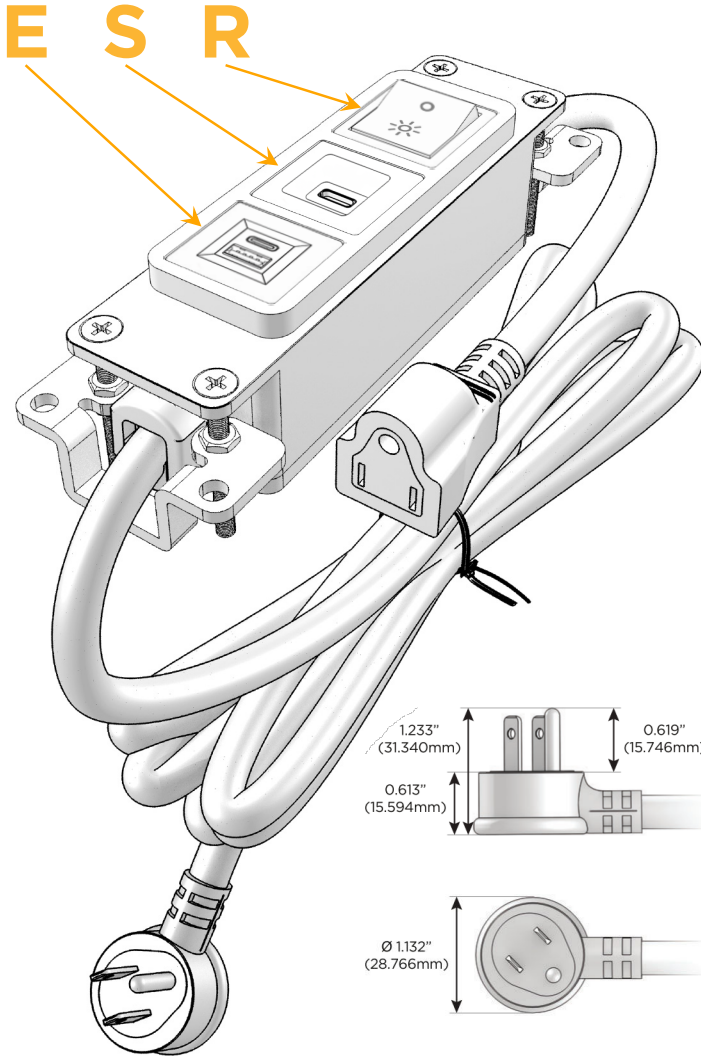

M-POWER-3T

AC POWER & DATA CONNECTIVITY SOLUTION

M-POWER-3TW-ESR-BRAB

Specs:

Modules/Ports:

- **E** USB-A & USB-C (20W)
- **S** USB-C (25W High Speed Charging Port)
- **R** Switched AC (Rocker Switch)

Distributed by

Mormax Company, Inc.

8 Westchester Plaza

Elmsford, NY 10523

914-699-0101

sales@mormax.com

mormax.com