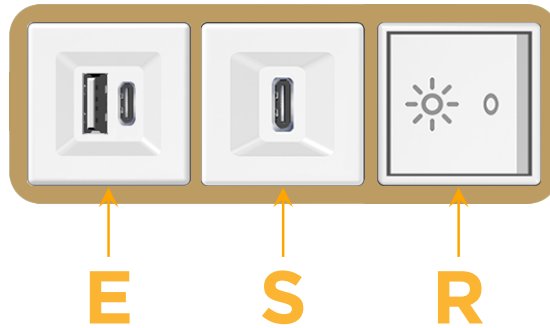

M-POWER-3T

AC POWER & DATA CONNECTIVITY SOLUTION

M-POWER-3TW-ESR-BRAB

Distributed by

Mormax Company, Inc.

8 Westchester Plaza

Elmsford, NY 10523

914-699-0101

sales@mormax.com

mormax.com

Metro Light & Power's line of power & data solutions offers sophisticated design elements combined with greater ease of installation. Streamlined and low-profile, enhanced by side-exiting cords, our outlets advance the industry with their cutting edge look and feel. We believe flexibility is key, and we provide a variety of mounting options, including the ability to mount in limited spaces. Our outlets are available in many finishes and configurations, in addition to a custom color and finish capability for our clients.

Bezel Finish: **BRASS (ABS)**

Custom Finishes Available M-POWER-3TW-ESR-BRAB

Features:

Module/Port Options:

- **A** Tamper Resistant AC Receptacle
- **E** USB-A & USB-C (20W)
- **M** Double USB-A (Fast Charging Ports - 18W)
- **H** HDMI
- **6** CAT 6
- **12** RJ 12
- **X** Switched AC
- **Y** 3-Way Switch (Low Voltage)
- **V** USB-C (45W High Speed Charging Port)
- **S** USB-C (25W High Speed Charging Port)
- **R** Switched AC (Rocker Switch)
- **D** Dimmer Switch

Plug:

Supplied with Low Profile Flat 45° Angle 120 VAC Plug

Optional Standard Straight 120 VAC Plug

Optional Straight 120 VAC Pass-through Plug

- CLEAN, COMPACT DESIGN
- STREAMLINED
- LOW PROFILE
- SIDE-EXITING CORDS
- PLUG & PLAY
- 6' AC CORD & PLUG (FLAT PLUG STANDARD)
- CUSTOMIZABLE CONFIGURATIONS AND FINISHES
- UL LISTED FOR MOUNTING IN FURNITURE
- 15A