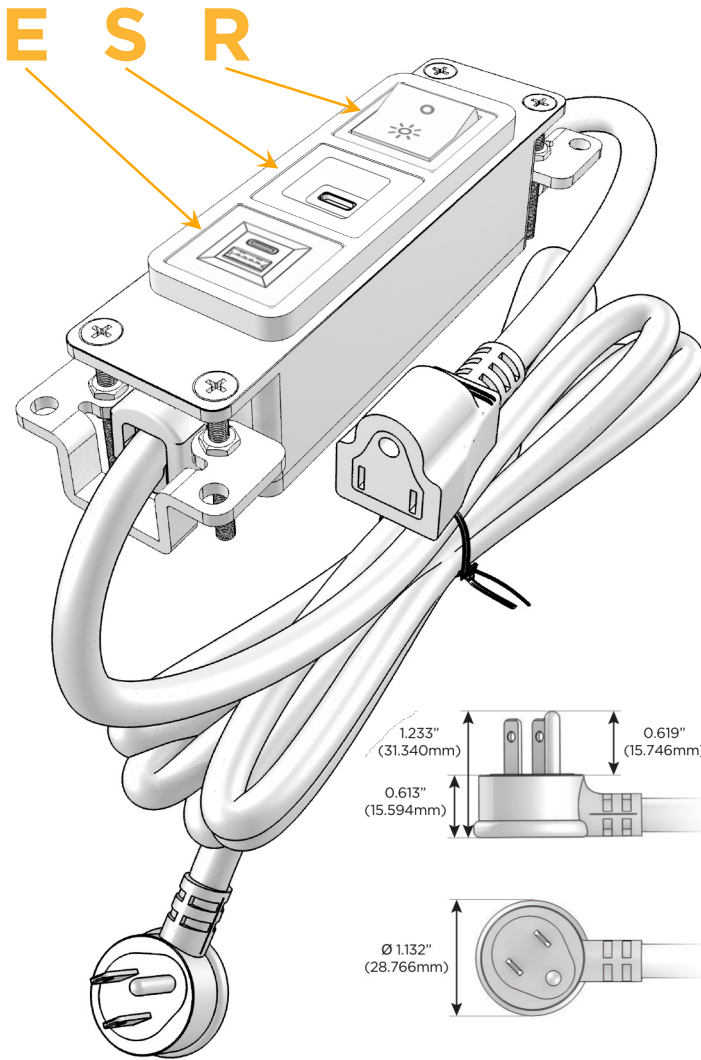

M-POWER-3T

AC POWER & DATA CONNECTIVITY SOLUTION

M-POWER-3TW-ESR-BRAAB

Specs:

Modules/Ports:

- **E** USB-A & USB-C (20W)
- **S** USB-C (25W High Speed Charging Port)
- **R** Switched AC (Rocker Switch)

Distributed by

Mormax Company, Inc.

8 Westchester Plaza

Elmsford, NY 10523

914-699-0101

sales@mormax.com

mormax.com