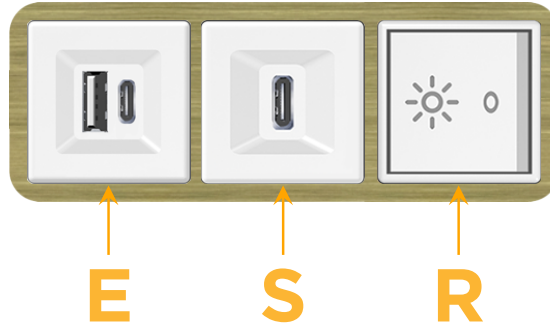

Bezel Finish: **BRASS ANTIQUED (ABS)**

Custom Finishes Available M-POWER-3TW-ESR-BRAAB

Features:

Module/Port Options:

- A** Tamper Resistant AC Receptacle
- E** USB-A & USB-C (20W)
- M** Double USB-A (Fast Charging Ports - 18W)
- H** HDMI
- 6** CAT 6
- 12** RJ 12
- X** Switched AC
- Y** 3-Way Switch (Low Voltage)
- V** USB-C (45W High Speed Charging Port)
- S** USB-C (25W High Speed Charging Port)
- R** Switched AC (Rocker Switch)
- D** Dimmer Switch

Plug:

Supplied with Low Profile Flat 45° Angle 120 VAC Plug

Optional Standard Straight 120 VAC Plug

Optional Straight 120 VAC Pass-through Plug

- CLEAN, COMPACT DESIGN
- STREAMLINED
- LOW PROFILE
- SIDE-EXITING CORDS
- PLUG & PLAY
- 6' AC CORD & PLUG (FLAT PLUG STANDARD)
- CUSTOMIZABLE CONFIGURATIONS AND FINISHES
- UL LISTED FOR MOUNTING IN FURNITURE
- 15A

M-POWER-3T

AC POWER & DATA CONNECTIVITY SOLUTION

M-POWER-3TW-ESR-BRAAB

Specs:

Modules/Ports:

- E** USB-A & USB-C (20W)
- S** USB-C (25W High Speed Charging Port)
- R** Switched AC (Rocker Switch)

Distributed by