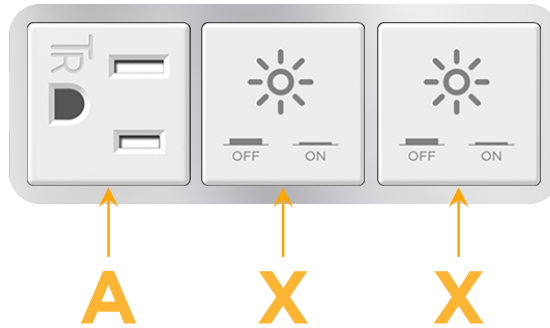

M-POWER-3T

AC POWER & DATA CONNECTIVITY SOLUTION

M-POWER-3TW-AXX-SS8B

Distributed by

Mormax Company, Inc.

8 Westchester Plaza

Elmsford, NY 10523

914-699-0101

sales@mormax.com

mormax.com

Metro Light & Power's line of power & data solutions offers sophisticated design elements combined with greater ease of installation. Streamlined and low-profile, enhanced by side-exiting cords, our outlets advance the industry with their cutting edge look and feel. We believe flexibility is key, and we provide a variety of mounting options, including the ability to mount in limited spaces. Our outlets are available in many finishes and configurations, in addition to a custom color and finish capability for our clients.

Bezel Finish: **STAINLESS STEEL MIRROR FINISH**

Custom Finishes Available M-POWER-3TW-AXX-SS8B

Features:

Module/Port Options:

- A Tamper Resistant AC Receptacle
- E USB-A & USB-C (20W)
- M Double USB-A (Fast Charging Ports - 18W)
- H HDMI
- 6 CAT 6
- 12 RJ 12
- X Switched AC
- Y 3-Way Switch (Low Voltage)
- V USB-C (45W High Speed Charging Port)
- S USB-C (25W High Speed Charging Port)
- R Switched AC (Rocker Switch)
- D Dimmer Switch

Plug:

- Supplied with Low Profile Flat 45° Angle 120 VAC Plug
- Optional Standard Straight 120 VAC Plug
- Optional Straight 120 VAC Pass-through Plug

- CLEAN, COMPACT DESIGN
- STREAMLINED
- LOW PROFILE
- SIDE-EXITING CORDS
- PLUG & PLAY
- 6' AC CORD & PLUG (FLAT PLUG STANDARD)
- CUSTOMIZABLE CONFIGURATIONS AND FINISHES
- UL LISTED FOR MOUNTING IN FURNITURE
- 15A