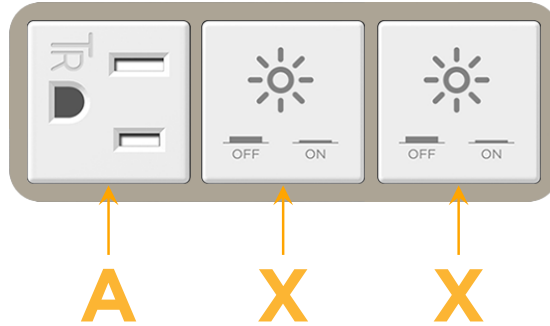

M-POWER-3T

AC POWER & DATA CONNECTIVITY SOLUTION

M-POWER-3TW-AXX-SAB

Distributed by

Mormax Company, Inc.

8 Westchester Plaza

Elmsford, NY 10523

914-699-0101

sales@mormax.com

mormax.com

Metro Light & Power's line of power & data solutions offers sophisticated design elements combined with greater ease of installation. Streamlined and low-profile, enhanced by side-exiting cords, our outlets advance the industry with their cutting edge look and feel. We believe flexibility is key, and we provide a variety of mounting options, including the ability to mount in limited spaces. Our outlets are available in many finishes and configurations, in addition to a custom color and finish capability for our clients.

Bezel Finish: **SATIN NICKEL (ABS)**

Custom Finishes Available M-POWER-3TW-AXX-SAB

Features:

Module/Port Options:

- **A** Tamper Resistant AC Receptacle
- **E** USB-A & USB-C (20W)
- **M** Double USB-A (Fast Charging Ports - 18W)
- **H** HDMI
- **6** CAT 6
- **12** RJ 12
- **X** Switched AC
- **Y** 3-Way Switch (Low Voltage)
- **V** USB-C (45W High Speed Charging Port)
- **S** USB-C (25W High Speed Charging Port)
- **R** Switched AC (Rocker Switch)
- **D** Dimmer Switch

Plug:

Supplied with Low Profile Flat 45° Angle 120 VAC Plug

Optional Standard Straight 120 VAC Plug

Optional Straight 120 VAC Pass-through Plug

- CLEAN, COMPACT DESIGN
- STREAMLINED
- LOW PROFILE
- SIDE-EXITING CORDS
- PLUG & PLAY
- 6' AC CORD & PLUG (FLAT PLUG STANDARD)
- CUSTOMIZABLE CONFIGURATIONS AND FINISHES
- UL LISTED FOR MOUNTING IN FURNITURE
- 15A