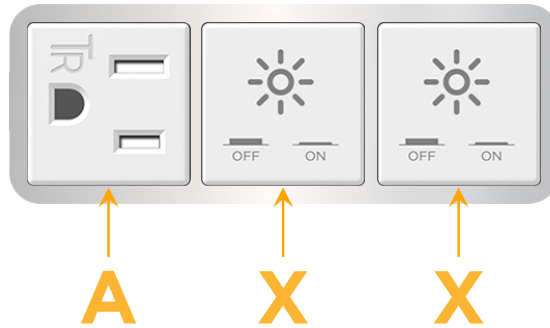

Bezel Finish: **CHROME (ABS)**
Custom Finishes Available M-POWER-3TW-AXX-CRAB

Features:

Module/Port Options:

- A** Tamper Resistant AC Receptacle
- E** USB-A & USB-C (20W)
- M** Double USB-A (Fast Charging Ports - 18W)
- H** HDMI
- 6** CAT 6
- 12** RJ 12
- X** Switched AC
- Y** 3-Way Switch (Low Voltage)
- V** USB-C (45W High Speed Charging Port)
- S** USB-C (25W High Speed Charging Port)
- R** Switched AC (Rocker Switch)
- D** Dimmer Switch

Plug:

- Supplied with Low Profile Flat 45° Angle 120 VAC Plug
- Optional Standard Straight 120 VAC Plug
- Optional Straight 120 VAC Pass-through Plug

- CLEAN, COMPACT DESIGN
- STREAMLINED
- LOW PROFILE
- SIDE-EXITING CORDS
- PLUG & PLAY
- 6' AC CORD & PLUG (FLAT PLUG STANDARD)
- CUSTOMIZABLE CONFIGURATIONS AND FINISHES
- UL LISTED FOR MOUNTING IN FURNITURE
- 15A

M-POWER-3T

AC POWER & DATA CONNECTIVITY SOLUTION

M-POWER-3TW-AXX-CRAB

Specs:

Modules/Ports:

- A** Tamper Resistant AC Receptacle
- X** Switched AC

Distributed by

Mormax Company, Inc.