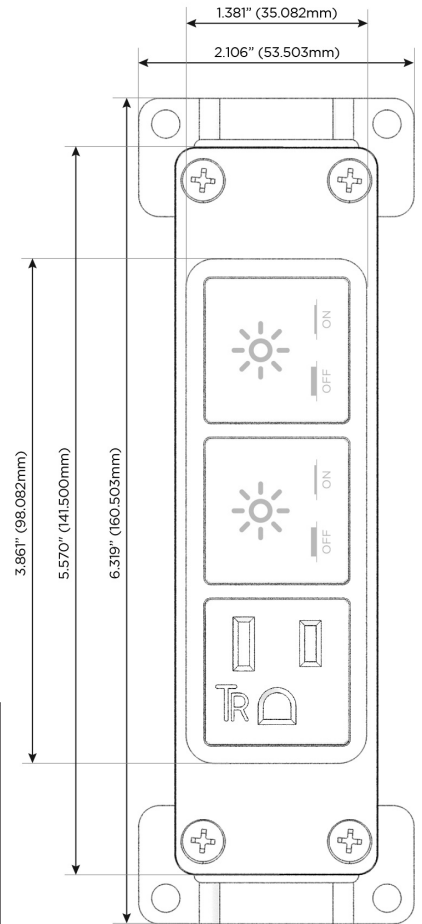

M-POWER-3T

AC POWER & DATA CONNECTIVITY SOLUTION

M-POWER-3TW-AXX-CHAB

Specs:

Modules/Ports:

- **A** Tamper Resistant AC Receptacle
- **X** Switched AC

Distributed by

Mormax Company, Inc.

8 Westchester Plaza

Elmsford, NY 10523

914-699-0101

sales@mormax.com

mormax.com

TOP

SIDE