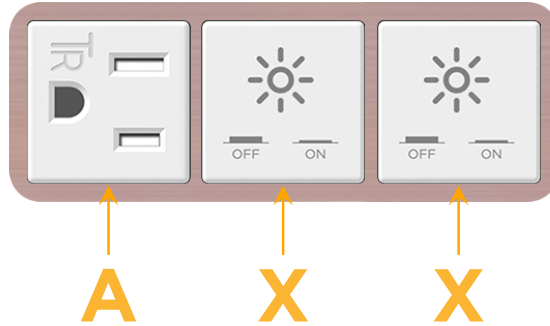

M-POWER-3T

AC POWER & DATA CONNECTIVITY SOLUTION

M-POWER-3TW-AXX-CHAB

Distributed by

Mormax Company, Inc.

8 Westchester Plaza

Elmsford, NY 10523

914-699-0101

sales@mormax.com

mormax.com

Metro Light & Power's line of power & data solutions offers sophisticated design elements combined with greater ease of installation. Streamlined and low-profile, enhanced by side-exiting cords, our outlets advance the industry with their cutting edge look and feel. We believe flexibility is key, and we provide a variety of mounting options, including the ability to mount in limited spaces. Our outlets are available in many finishes and configurations, in addition to a custom color and finish capability for our clients.

Bezel Finish: **CHAMPAGNE (ABS)**

Custom Finishes Available M-POWER-3TW-AXX-CHAB

Features:

Module/Port Options:

- **A** Tamper Resistant AC Receptacle
- **E** USB-A & USB-C (20W)
- **M** Double USB-A (Fast Charging Ports - 18W)
- **H** HDMI
- **6** CAT 6
- **12** RJ 12
- **X** Switched AC
- **Y** 3-Way Switch (Low Voltage)
- **V** USB-C (45W High Speed Charging Port)
- **S** USB-C (25W High Speed Charging Port)
- **R** Switched AC (Rocker Switch)
- **D** Dimmer Switch

Plug:

Supplied with Low Profile Flat 45° Angle 120 VAC Plug

Optional Standard Straight 120 VAC Plug

Optional Straight 120 VAC Pass-through Plug

- CLEAN, COMPACT DESIGN
- STREAMLINED
- LOW PROFILE
- SIDE-EXITING CORDS
- PLUG & PLAY
- 6' AC CORD & PLUG (FLAT PLUG STANDARD)
- CUSTOMIZABLE CONFIGURATIONS AND FINISHES
- UL LISTED FOR MOUNTING IN FURNITURE
- 15A