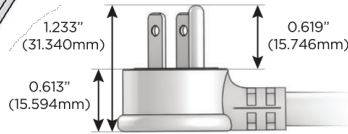

M-POWER-3T

AC POWER & DATA CONNECTIVITY SOLUTION

M-POWER-3TW-AXX-CHAB

Specs:

Modules/Ports:

- **A** Tamper Resistant AC Receptacle
- **X** Switched AC

Distributed by

Mormax Company, Inc.

8 Westchester Plaza

Elmsford, NY 10523

914-699-0101

sales@mormax.com

mormax.com

TOP

SIDE