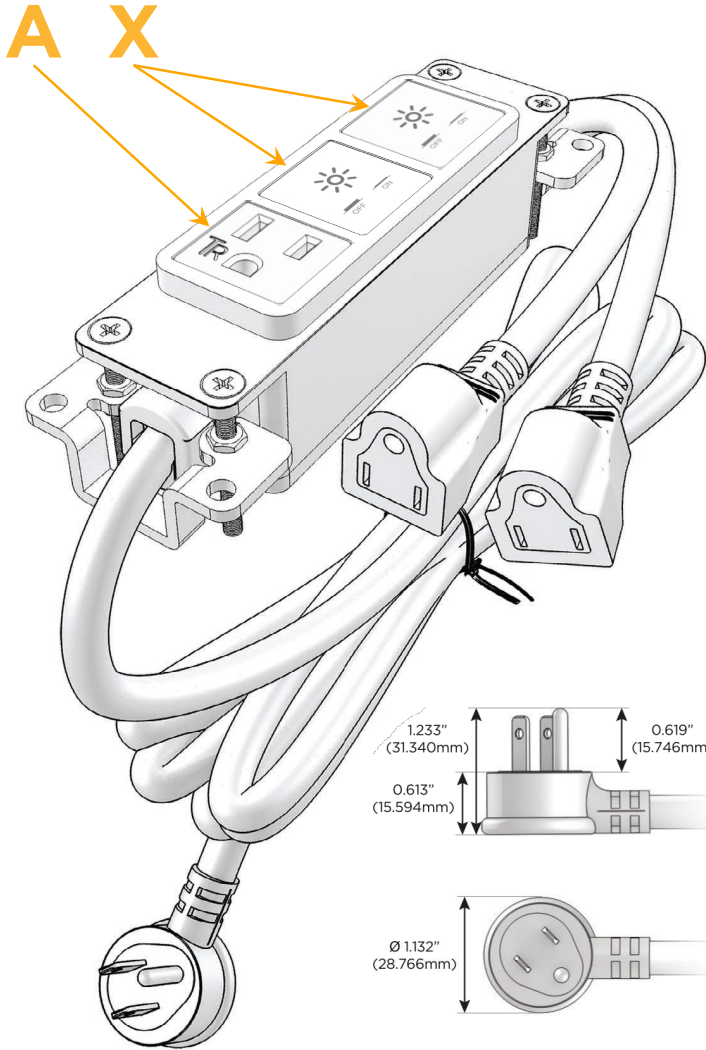

M-POWER-3T

AC POWER & DATA CONNECTIVITY SOLUTION

M-POWER-3TW-AXX-CHAB

Specs:

Modules/Ports:

- **A** Tamper Resistant AC Receptacle
- **X** Switched AC

Distributed by

Mormax Company, Inc.

8 Westchester Plaza

Elmsford, NY 10523

914-699-0101

sales@mormax.com

mormax.com