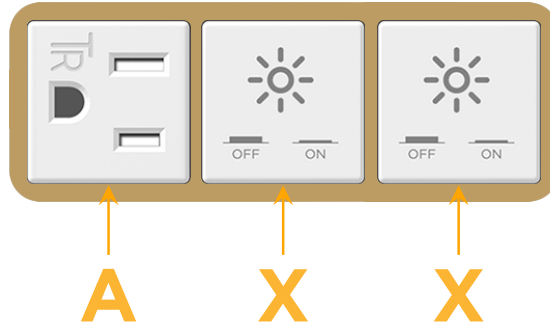

Bezel Finish: **STANDARD BRONZE (ABS)**

Custom Finishes Available M-POWER-3TW-AXX-BZAB

Features:

Module/Port Options:

- A** Tamper Resistant AC Receptacle
- E** USB-A & USB-C (20W)
- M** Double USB-A (Fast Charging Ports - 18W)
- H** HDMI
- 6** CAT 6
- 12** RJ 12
- X** Switched AC
- Y** 3-Way Switch (Low Voltage)
- V** USB-C (45W High Speed Charging Port)
- S** USB-C (25W High Speed Charging Port)
- R** Switched AC (Rocker Switch)
- D** Dimmer Switch

Plug:

Supplied with Low Profile Flat 45° Angle 120 VAC Plug

Optional Standard Straight 120 VAC Plug

Optional Straight 120 VAC Pass-through Plug

- CLEAN, COMPACT DESIGN
- STREAMLINED
- LOW PROFILE
- SIDE-EXITING CORDS
- PLUG & PLAY
- 6' AC CORD & PLUG (FLAT PLUG STANDARD)
- CUSTOMIZABLE CONFIGURATIONS AND FINISHES
- UL LISTED FOR MOUNTING IN FURNITURE
- 15A