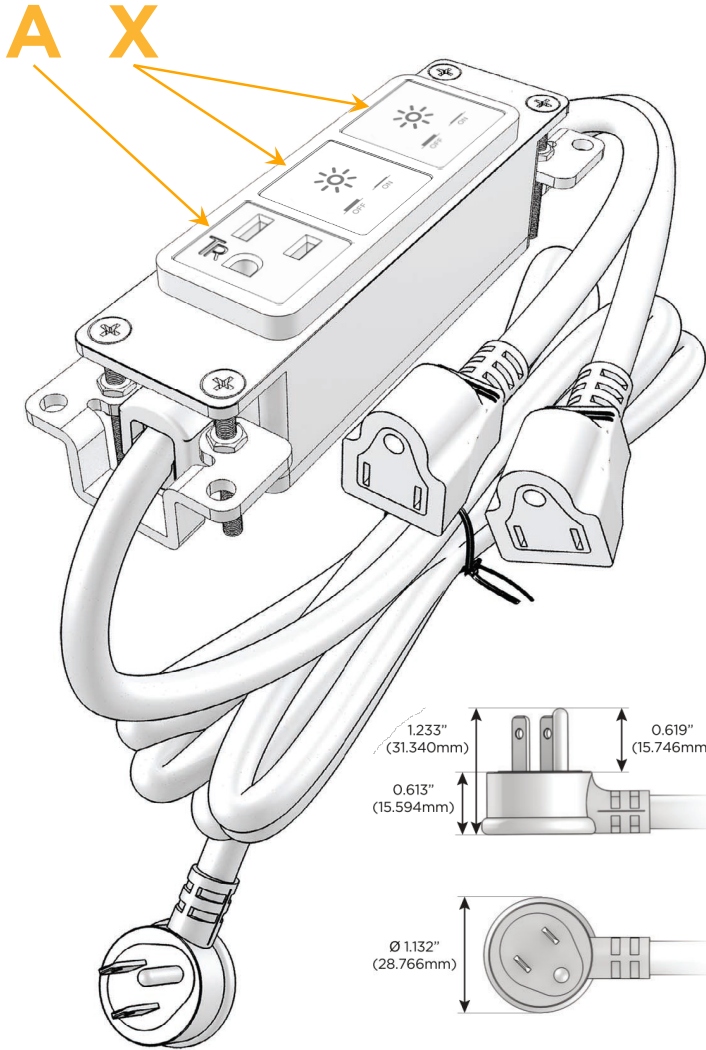

M-POWER-3T

AC POWER & DATA CONNECTIVITY SOLUTION

M-POWER-3TW-AXX-BZAB

Specs:

Modules/Ports:

- **A** Tamper Resistant AC Receptacle
- **X** Switched AC

Distributed by

Mormax Company, Inc.

8 Westchester Plaza

Elmsford, NY 10523

914-699-0101

sales@mormax.com

mormax.com