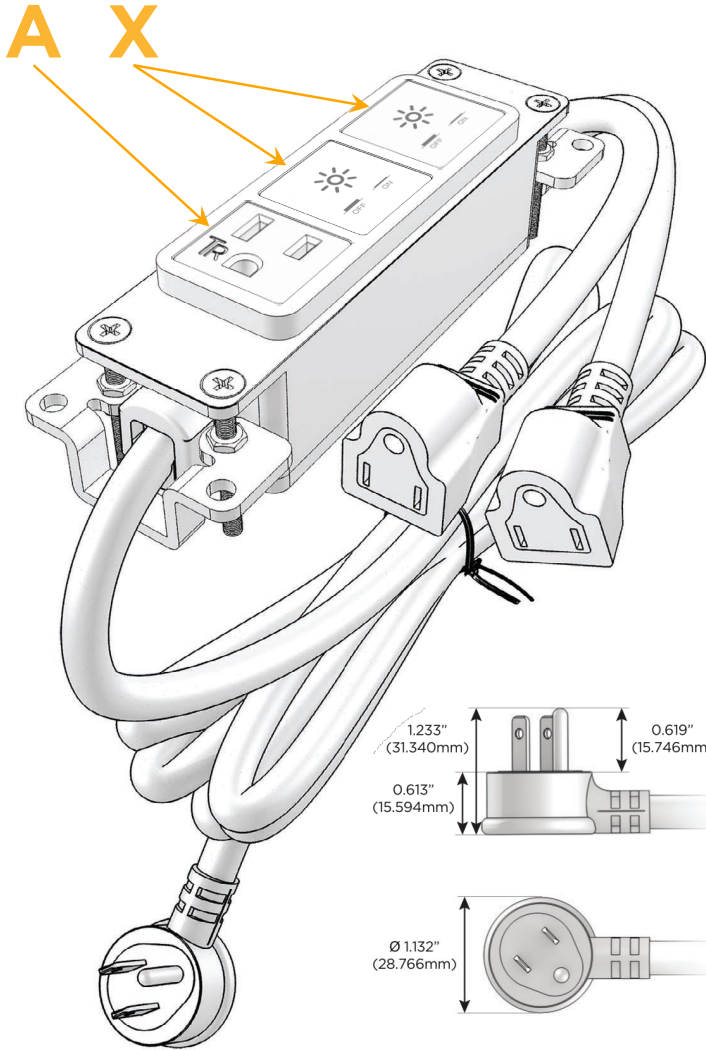

M-POWER-3T

AC POWER & DATA CONNECTIVITY SOLUTION

M-POWER-3TW-AXX-BZ5AB

Specs:

Modules/Ports:

- **A** Tamper Resistant AC Receptacle
- **X** Switched AC

Distributed by

Mormax Company, Inc.

8 Westchester Plaza

Elmsford, NY 10523

914-699-0101

sales@mormax.com

mormax.com