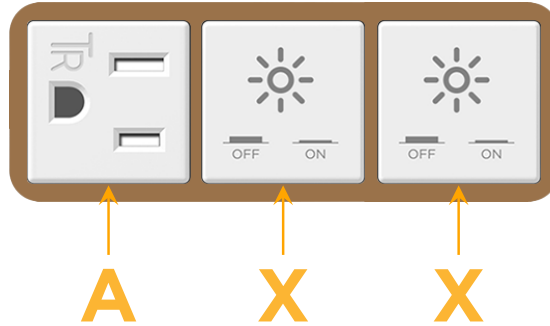

Bezel Finish: **ARCHITECTURAL BRONZE (ABS)**

Custom Finishes Available M-POWER-3TW-AXX-BZ5AB

Features:

Module/Port Options:

- A** Tamper Resistant AC Receptacle
- E** USB-A & USB-C (20W)
- M** Double USB-A (Fast Charging Ports - 18W)
- H** HDMI
- 6** CAT 6
- 12** RJ 12
- X** Switched AC
- Y** 3-Way Switch (Low Voltage)
- V** USB-C (45W High Speed Charging Port)
- S** USB-C (25W High Speed Charging Port)
- R** Switched AC (Rocker Switch)
- D** Dimmer Switch

Plug:

- Supplied with Low Profile Flat 45° Angle 120 VAC Plug
- Optional Standard Straight 120 VAC Plug
- Optional Straight 120 VAC Pass-through Plug

- CLEAN, COMPACT DESIGN
- STREAMLINED
- LOW PROFILE
- SIDE-EXITING CORDS
- PLUG & PLAY
- 6' AC CORD & PLUG (FLAT PLUG STANDARD)
- CUSTOMIZABLE CONFIGURATIONS AND FINISHES
- UL LISTED FOR MOUNTING IN FURNITURE
- 15A