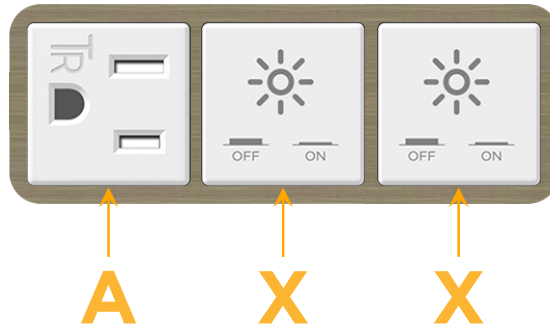

M-POWER-3T

AC POWER & DATA CONNECTIVITY SOLUTION

M-POWER-3TW-AXX-BZ5AAB

Distributed by

Mormax Company, Inc.

8 Westchester Plaza

Elmsford, NY 10523

914-699-0101

sales@mormax.com

mormax.com

Metro Light & Power's line of power & data solutions offers sophisticated design elements combined with greater ease of installation. Streamlined and low-profile, enhanced by side-exiting cords, our outlets advance the industry with their cutting edge look and feel. We believe flexibility is key, and we provide a variety of mounting options, including the ability to mount in limited spaces. Our outlets are available in many finishes and configurations, in addition to a custom color and finish capability for our clients.

Bezel Finish: **ANTIQUED ARCHITECTURAL BRONZE (ABS)**

Custom Finishes Available M-POWER-3TW-AXX-BZ5AAB

Features:

Module/Port Options:

- **A** Tamper Resistant AC Receptacle
- **E** USB-A & USB-C (20W)
- **M** Double USB-A (Fast Charging Ports - 18W)
- **H** HDMI
- **6** CAT 6
- **12** RJ 12
- **X** Switched AC
- **Y** 3-Way Switch (Low Voltage)
- **V** USB-C (45W High Speed Charging Port)
- **S** USB-C (25W High Speed Charging Port)
- **R** Switched AC (Rocker Switch)
- **D** Dimmer Switch

Plug:

Supplied with Low Profile Flat 45° Angle 120 VAC Plug

Optional Standard Straight 120 VAC Plug

Optional Straight 120 VAC Pass-through Plug

- CLEAN, COMPACT DESIGN
- STREAMLINED
- LOW PROFILE
- SIDE-EXITING CORDS
- PLUG & PLAY
- 6' AC CORD & PLUG (FLAT PLUG STANDARD)
- CUSTOMIZABLE CONFIGURATIONS AND FINISHES
- UL LISTED FOR MOUNTING IN FURNITURE
- 15A