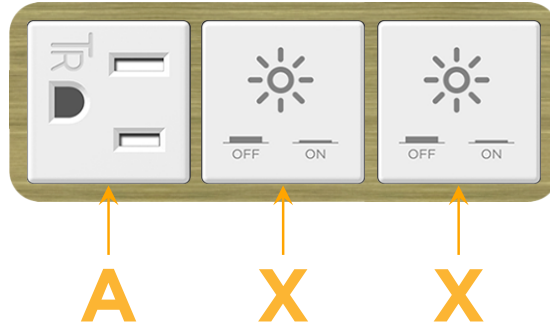

M-POWER-3T

AC POWER & DATA CONNECTIVITY SOLUTION

M-POWER-3TW-AXX-BRAAB

Distributed by

Mormax Company, Inc.

8 Westchester Plaza

Elmsford, NY 10523

914-699-0101

sales@mormax.com

mormax.com

Metro Light & Power's line of power & data solutions offers sophisticated design elements combined with greater ease of installation. Streamlined and low-profile, enhanced by side-exiting cords, our outlets advance the industry with their cutting edge look and feel. We believe flexibility is key, and we provide a variety of mounting options, including the ability to mount in limited spaces. Our outlets are available in many finishes and configurations, in addition to a custom color and finish capability for our clients.

Bezel Finish: **BRASS ANTIQUED (ABS)**

Custom Finishes Available M-POWER-3TW-AXX-BRAAB

Features:

Module/Port Options:

- **A** Tamper Resistant AC Receptacle
- **E** USB-A & USB-C (20W)
- **M** Double USB-A (Fast Charging Ports - 18W)
- **H** HDMI
- **6** CAT 6
- **12** RJ 12
- **X** Switched AC
- **Y** 3-Way Switch (Low Voltage)
- **V** USB-C (45W High Speed Charging Port)
- **S** USB-C (25W High Speed Charging Port)
- **R** Switched AC (Rocker Switch)
- **D** Dimmer Switch

Plug:

Supplied with Low Profile Flat 45° Angle 120 VAC Plug

Optional Standard Straight 120 VAC Plug

Optional Straight 120 VAC Pass-through Plug

- CLEAN, COMPACT DESIGN
- STREAMLINED
- LOW PROFILE
- SIDE-EXITING CORDS
- PLUG & PLAY
- 6' AC CORD & PLUG (FLAT PLUG STANDARD)
- CUSTOMIZABLE CONFIGURATIONS AND FINISHES
- UL LISTED FOR MOUNTING IN FURNITURE
- 15A