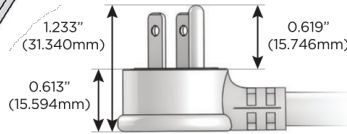

M-POWER-3T

AC POWER & DATA CONNECTIVITY SOLUTION

M-POWER-3TW-AXX-BR4B

Specs:

Modules/Ports:

- **A** Tamper Resistant AC Receptacle
- **X** Switched AC

Distributed by

Mormax Company, Inc.

8 Westchester Plaza

Elmsford, NY 10523

914-699-0101

sales@mormax.com

mormax.com

TOP