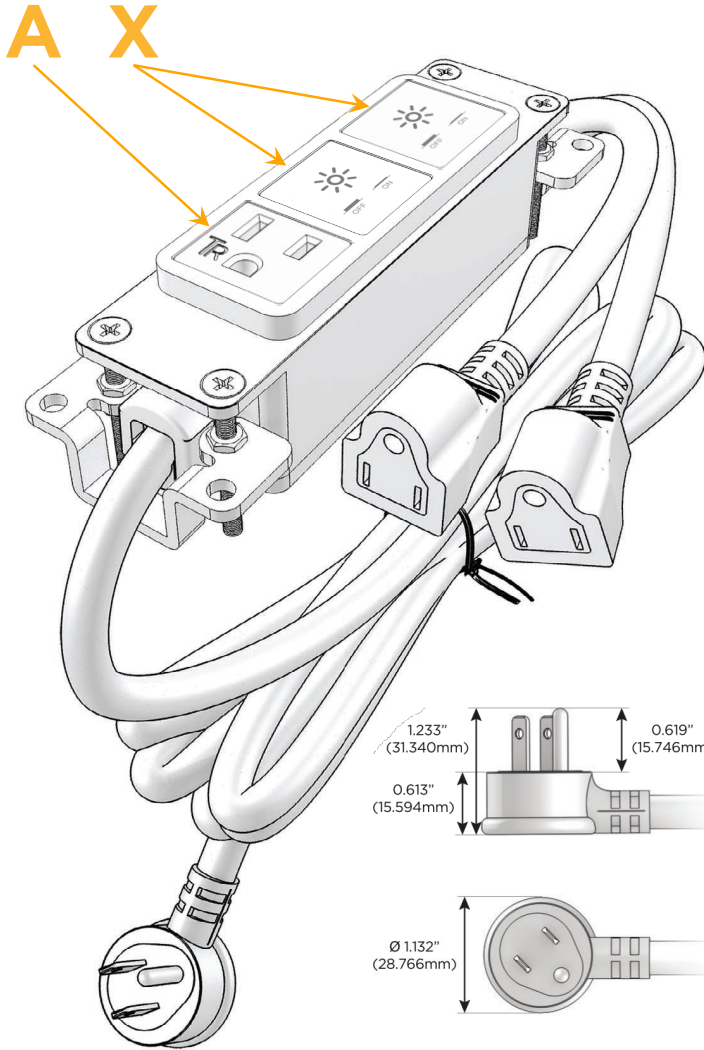

M-POWER-3T

AC POWER & DATA CONNECTIVITY SOLUTION

M-POWER-3TW-AXX-BR4B

Specs:

Modules/Ports:

- **A** Tamper Resistant AC Receptacle
- **X** Switched AC

Distributed by

Mormax Company, Inc.

8 Westchester Plaza

Elmsford, NY 10523

914-699-0101

sales@mormax.com

mormax.com