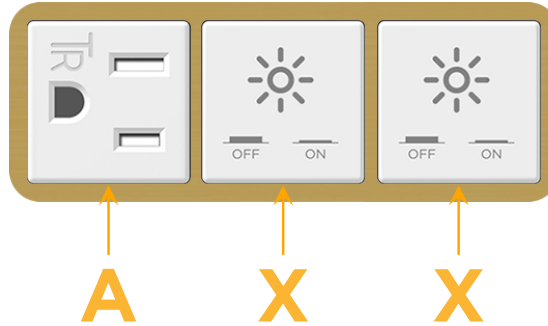

M-POWER-3T

AC POWER & DATA CONNECTIVITY SOLUTION

M-POWER-3TW-AXX-BR4B

Distributed by

Mormax Company, Inc.

8 Westchester Plaza

Elmsford, NY 10523

914-699-0101

sales@mormax.com

mormax.com

Metro Light & Power's line of power & data solutions offers sophisticated design elements combined with greater ease of installation. Streamlined and low-profile, enhanced by side-exiting cords, our outlets advance the industry with their cutting edge look and feel. We believe flexibility is key, and we provide a variety of mounting options, including the ability to mount in limited spaces. Our outlets are available in many finishes and configurations, in addition to a custom color and finish capability for our clients.

Bezel Finish: **SOLID BRASS BRUSHED**

Custom Finishes Available M-POWER-3TW-AXX-BR4B

Features:

Module/Port Options:

- **A** Tamper Resistant AC Receptacle
- **E** USB-A & USB-C (20W)
- **M** Double USB-A (Fast Charging Ports - 18W)
- **H** HDMI
- **6** CAT 6
- **12** RJ 12
- **X** Switched AC
- **Y** 3-Way Switch (Low Voltage)
- **V** USB-C (45W High Speed Charging Port)
- **S** USB-C (25W High Speed Charging Port)
- **R** Switched AC (Rocker Switch)
- **D** Dimmer Switch

Plug:

Supplied with Low Profile Flat 45° Angle 120 VAC Plug

Optional Standard Straight 120 VAC Plug

Optional Straight 120 VAC Pass-through Plug

- CLEAN, COMPACT DESIGN
- STREAMLINED
- LOW PROFILE
- SIDE-EXITING CORDS
- PLUG & PLAY
- 6' AC CORD & PLUG (FLAT PLUG STANDARD)
- CUSTOMIZABLE CONFIGURATIONS AND FINISHES
- UL LISTED FOR MOUNTING IN FURNITURE
- 15A