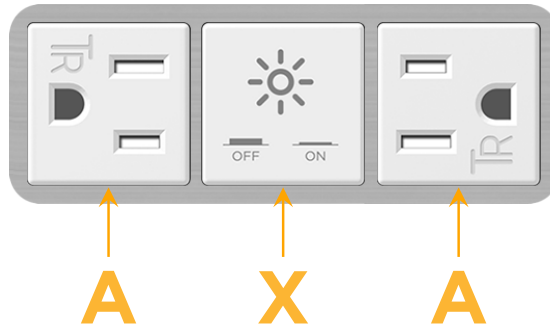

M-POWER-3T

AC POWER & DATA CONNECTIVITY SOLUTION

M-POWER-3TW-AXA-SS4B

Distributed by

Mormax Company, Inc.

8 Westchester Plaza

Elmsford, NY 10523

914-699-0101

sales@mormax.com

mormax.com

Metro Light & Power's line of power & data solutions offers sophisticated design elements combined with greater ease of installation. Streamlined and low-profile, enhanced by side-exiting cords, our outlets advance the industry with their cutting edge look and feel. We believe flexibility is key, and we provide a variety of mounting options, including the ability to mount in limited spaces. Our outlets are available in many finishes and configurations, in addition to a custom color and finish capability for our clients.

Bezel Finish: **STAINLESS STEEL BRUSHED**

Custom Finishes Available M-POWER-3TW-AXA-SS4B

Features:

Module/Port Options:

- **A** Tamper Resistant AC Receptacle
- **E** USB-A & USB-C (20W)
- **M** Double USB-A (Fast Charging Ports - 18W)
- **H** HDMI
- **6** CAT 6
- **12** RJ 12
- **X** Switched AC
- **Y** 3-Way Switch (Low Voltage)
- **V** USB-C (45W High Speed Charging Port)
- **S** USB-C (25W High Speed Charging Port)
- **R** Switched AC (Rocker Switch)
- **D** Dimmer Switch

Plug:

Supplied with Low Profile Flat 45° Angle 120 VAC Plug

Optional Standard Straight 120 VAC Plug

Optional Straight 120 VAC Pass-through Plug

- CLEAN, COMPACT DESIGN
- STREAMLINED
- LOW PROFILE
- SIDE-EXITING CORDS
- PLUG & PLAY
- 6' AC CORD & PLUG (FLAT PLUG STANDARD)
- CUSTOMIZABLE CONFIGURATIONS AND FINISHES
- UL LISTED FOR MOUNTING IN FURNITURE
- 15A