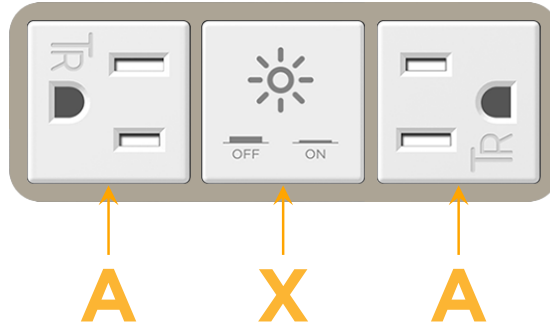

Bezel Finish: **SATIN NICKEL (ABS)**

Custom Finishes Available M-POWER-3TW-AXA-SAB

Features:

Module/Port Options:

- A** Tamper Resistant AC Receptacle
- E** USB-A & USB-C (20W)
- M** Double USB-A (Fast Charging Ports - 18W)
- H** HDMI
- 6** CAT 6
- 12** RJ 12
- X** Switched AC
- Y** 3-Way Switch (Low Voltage)
- V** USB-C (45W High Speed Charging Port)
- S** USB-C (25W High Speed Charging Port)
- R** Switched AC (Rocker Switch)
- D** Dimmer Switch

Plug:

Supplied with Low Profile Flat 45° Angle 120 VAC Plug

Optional Standard Straight 120 VAC Plug

Optional Straight 120 VAC Pass-through Plug

- CLEAN, COMPACT DESIGN
- STREAMLINED
- LOW PROFILE
- SIDE-EXITING CORDS
- PLUG & PLAY
- 6' AC CORD & PLUG (FLAT PLUG STANDARD)
- CUSTOMIZABLE CONFIGURATIONS AND FINISHES
- UL LISTED FOR MOUNTING IN FURNITURE
- 15A