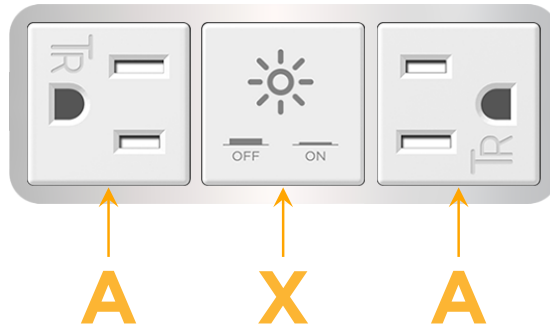

Bezel Finish: **CHROME (ABS)**
Custom Finishes Available M-POWER-3TW-AXA-CRAB

Features:

Module/Port Options:

- A** Tamper Resistant AC Receptacle
- E** USB-A & USB-C (20W)
- M** Double USB-A (Fast Charging Ports - 18W)
- H** HDMI
- 6** CAT 6
- 12** RJ 12
- X** Switched AC
- Y** 3-Way Switch (Low Voltage)
- V** USB-C (45W High Speed Charging Port)
- S** USB-C (25W High Speed Charging Port)
- R** Switched AC (Rocker Switch)
- D** Dimmer Switch

Plug:

- Supplied with Low Profile Flat 45° Angle 120 VAC Plug
- Optional Standard Straight 120 VAC Plug
- Optional Straight 120 VAC Pass-through Plug

- CLEAN, COMPACT DESIGN
- STREAMLINED
- LOW PROFILE
- SIDE-EXITING CORDS
- PLUG & PLAY
- 6' AC CORD & PLUG (FLAT PLUG STANDARD)
- CUSTOMIZABLE CONFIGURATIONS AND FINISHES
- UL LISTED FOR MOUNTING IN FURNITURE
- 15A

M-POWER-3T

AC POWER & DATA CONNECTIVITY SOLUTION

M-POWER-3TW-AXA-CRAB

Specs:

Modules/Ports:

- A** Tamper Resistant AC Receptacle
- X** Switched AC

Distributed by

Mormax Company, Inc.