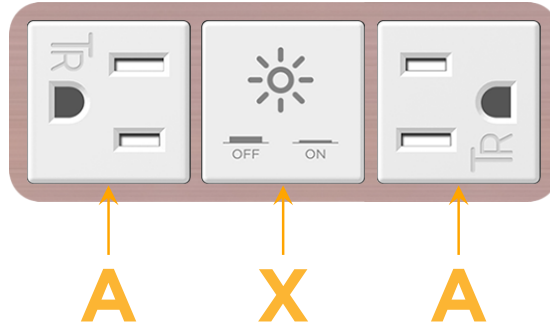

Bezel Finish: **CHAMPAGNE (ABS)**

Custom Finishes Available M-POWER-3TW-AXA-CHAB

Features:

Module/Port Options:

- A** Tamper Resistant AC Receptacle
- E** USB-A & USB-C (20W)
- M** Double USB-A (Fast Charging Ports - 18W)
- H** HDMI
- 6** CAT 6
- 12** RJ 12
- X** Switched AC
- Y** 3-Way Switch (Low Voltage)
- V** USB-C (45W High Speed Charging Port)
- S** USB-C (25W High Speed Charging Port)
- R** Switched AC (Rocker Switch)
- D** Dimmer Switch

Plug:

Supplied with Low Profile Flat 45° Angle 120 VAC Plug

Optional Standard Straight 120 VAC Plug

Optional Straight 120 VAC Pass-through Plug

- CLEAN, COMPACT DESIGN
- STREAMLINED
- LOW PROFILE
- SIDE-EXITING CORDS
- PLUG & PLAY
- 6' AC CORD & PLUG (FLAT PLUG STANDARD)
- CUSTOMIZABLE CONFIGURATIONS AND FINISHES
- UL LISTED FOR MOUNTING IN FURNITURE
- 15A