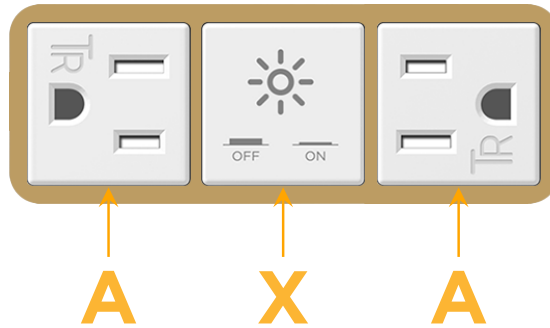

Bezel Finish: **STANDARD BRONZE (ABS)**

Custom Finishes Available M-POWER-3TW-AXA-BZAB

Features:

Module/Port Options:

- A** Tamper Resistant AC Receptacle
- E** USB-A & USB-C (20W)
- M** Double USB-A (Fast Charging Ports - 18W)
- H** HDMI
- 6** CAT 6
- 12** RJ 12
- X** Switched AC
- Y** 3-Way Switch (Low Voltage)
- V** USB-C (45W High Speed Charging Port)
- S** USB-C (25W High Speed Charging Port)
- R** Switched AC (Rocker Switch)
- D** Dimmer Switch

Plug:

Supplied with Low Profile Flat 45° Angle 120 VAC Plug

Optional Standard Straight 120 VAC Plug

Optional Straight 120 VAC Pass-through Plug

- CLEAN, COMPACT DESIGN
- STREAMLINED
- LOW PROFILE
- SIDE-EXITING CORDS
- PLUG & PLAY
- 6' AC CORD & PLUG (FLAT PLUG STANDARD)
- CUSTOMIZABLE CONFIGURATIONS AND FINISHES
- UL LISTED FOR MOUNTING IN FURNITURE
- 15A