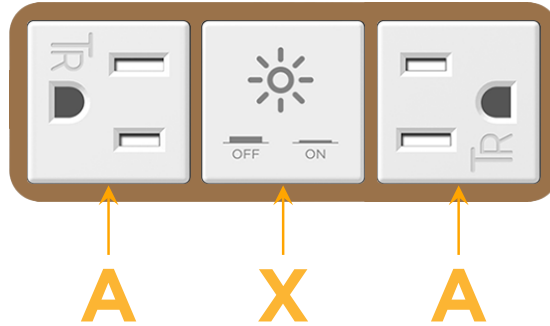

M-POWER-3T

AC POWER & DATA CONNECTIVITY SOLUTION

M-POWER-3TW-AXA-BZ5AB

Distributed by

Mormax Company, Inc.

8 Westchester Plaza

Elmsford, NY 10523

914-699-0101

sales@mormax.com

mormax.com

Metro Light & Power's line of power & data solutions offers sophisticated design elements combined with greater ease of installation. Streamlined and low-profile, enhanced by side-exiting cords, our outlets advance the industry with their cutting edge look and feel. We believe flexibility is key, and we provide a variety of mounting options, including the ability to mount in limited spaces. Our outlets are available in many finishes and configurations, in addition to a custom color and finish capability for our clients.

Bezel Finish: **ARCHITECTURAL BRONZE (ABS)**

Custom Finishes Available M-POWER-3TW-AXA-BZ5AB

Features:

Module/Port Options:

- **A** Tamper Resistant AC Receptacle
- **E** USB-A & USB-C (20W)
- **M** Double USB-A (Fast Charging Ports - 18W)
- **H** HDMI
- **6** CAT 6
- **12** RJ 12
- **X** Switched AC
- **Y** 3-Way Switch (Low Voltage)
- **V** USB-C (45W High Speed Charging Port)
- **S** USB-C (25W High Speed Charging Port)
- **R** Switched AC (Rocker Switch)
- **D** Dimmer Switch

Plug:

Supplied with Low Profile Flat 45° Angle 120 VAC Plug

Optional Standard Straight 120 VAC Plug

Optional Straight 120 VAC Pass-through Plug

- CLEAN, COMPACT DESIGN
- STREAMLINED
- LOW PROFILE
- SIDE-EXITING CORDS
- PLUG & PLAY
- 6' AC CORD & PLUG (FLAT PLUG STANDARD)
- CUSTOMIZABLE CONFIGURATIONS AND FINISHES
- UL LISTED FOR MOUNTING IN FURNITURE
- 15A