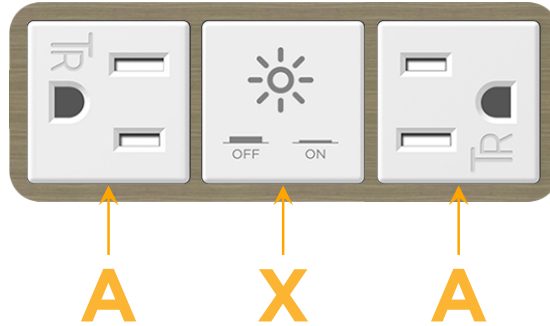

M-POWER-3T

AC POWER & DATA CONNECTIVITY SOLUTION

M-POWER-3TW-AXA-BZ5AAB

Distributed by

Mormax Company, Inc.

8 Westchester Plaza

Elmsford, NY 10523

914-699-0101

sales@mormax.com

mormax.com

Metro Light & Power's line of power & data solutions offers sophisticated design elements combined with greater ease of installation. Streamlined and low-profile, enhanced by side-exiting cords, our outlets advance the industry with their cutting edge look and feel. We believe flexibility is key, and we provide a variety of mounting options, including the ability to mount in limited spaces. Our outlets are available in many finishes and configurations, in addition to a custom color and finish capability for our clients.

Bezel Finish: **ANTIQUED ARCHITECTURAL BRONZE (ABS)**

Custom Finishes Available M-POWER-3TW-AXA-BZ5AAB

Features:

Module/Port Options:

- **A** Tamper Resistant AC Receptacle
- **E** USB-A & USB-C (20W)
- **M** Double USB-A (Fast Charging Ports - 18W)
- **H** HDMI
- **6** CAT 6
- **12** RJ 12
- **X** Switched AC
- **Y** 3-Way Switch (Low Voltage)
- **V** USB-C (45W High Speed Charging Port)
- **S** USB-C (25W High Speed Charging Port)
- **R** Switched AC (Rocker Switch)
- **D** Dimmer Switch

Plug:

- Supplied with Low Profile Flat 45° Angle 120 VAC Plug
- Optional Standard Straight 120 VAC Plug
- Optional Straight 120 VAC Pass-through Plug

- CLEAN, COMPACT DESIGN
- STREAMLINED
- LOW PROFILE
- SIDE-EXITING CORDS
- PLUG & PLAY
- 6' AC CORD & PLUG (FLAT PLUG STANDARD)
- CUSTOMIZABLE CONFIGURATIONS AND FINISHES
- UL LISTED FOR MOUNTING IN FURNITURE
- 15A