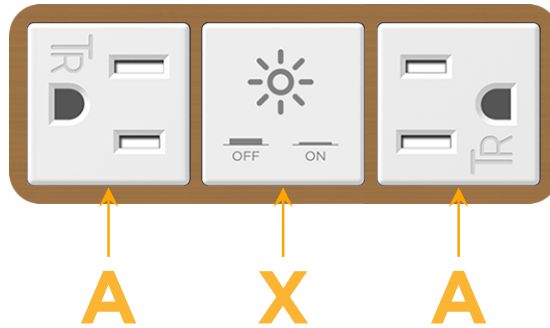

M-POWER-3T

AC POWER & DATA CONNECTIVITY SOLUTION

M-POWER-3TW-AXA-BZ4B

Distributed by

Mormax Company, Inc.

8 Westchester Plaza

Elmsford, NY 10523

914-699-0101

sales@mormax.com

mormax.com

Metro Light & Power's line of power & data solutions offers sophisticated design elements combined with greater ease of installation. Streamlined and low-profile, enhanced by side-exiting cords, our outlets advance the industry with their cutting edge look and feel. We believe flexibility is key, and we provide a variety of mounting options, including the ability to mount in limited spaces. Our outlets are available in many finishes and configurations, in addition to a custom color and finish capability for our clients.

Bezel Finish: **SOLID BRONZE BRUSHED**

Custom Finishes Available M-POWER-3TW-AXA-BZ4B

Features:

Module/Port Options:

- **A** Tamper Resistant AC Receptacle
- **E** USB-A & USB-C (20W)
- **M** Double USB-A (Fast Charging Ports - 18W)
- **H** HDMI
- **6** CAT 6
- **12** RJ 12
- **X** Switched AC
- **Y** 3-Way Switch (Low Voltage)
- **V** USB-C (45W High Speed Charging Port)
- **S** USB-C (25W High Speed Charging Port)
- **R** Switched AC (Rocker Switch)
- **D** Dimmer Switch

Plug:

Supplied with Low Profile Flat 45° Angle 120 VAC Plug

Optional Standard Straight 120 VAC Plug

Optional Straight 120 VAC Pass-through Plug

- CLEAN, COMPACT DESIGN
- STREAMLINED
- LOW PROFILE
- SIDE-EXITING CORDS
- PLUG & PLAY
- 6' AC CORD & PLUG (FLAT PLUG STANDARD)
- CUSTOMIZABLE CONFIGURATIONS AND FINISHES
- UL LISTED FOR MOUNTING IN FURNITURE
- 15A