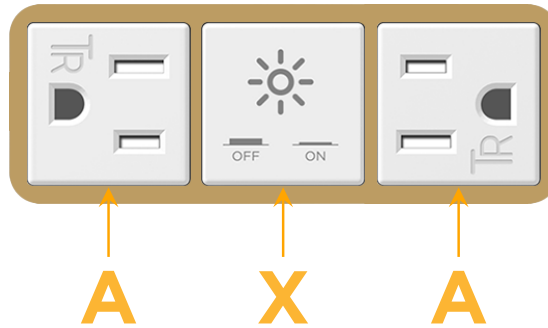

M-POWER-3T

AC POWER & DATA CONNECTIVITY SOLUTION

M-POWER-3TW-AXA-BRAB

Distributed by

Mormax Company, Inc.

8 Westchester Plaza

Elmsford, NY 10523

914-699-0101

sales@mormax.com

mormax.com

Metro Light & Power's line of power & data solutions offers sophisticated design elements combined with greater ease of installation. Streamlined and low-profile, enhanced by side-exiting cords, our outlets advance the industry with their cutting edge look and feel. We believe flexibility is key, and we provide a variety of mounting options, including the ability to mount in limited spaces. Our outlets are available in many finishes and configurations, in addition to a custom color and finish capability for our clients.

Bezel Finish: **BRASS (ABS)**

Custom Finishes Available M-POWER-3TW-AXA-BRAB

Features:

Module/Port Options:

- **A** Tamper Resistant AC Receptacle
- **E** USB-A & USB-C (20W)
- **M** Double USB-A (Fast Charging Ports - 18W)
- **H** HDMI
- **6** CAT 6
- **12** RJ 12
- **X** Switched AC
- **Y** 3-Way Switch (Low Voltage)
- **V** USB-C (45W High Speed Charging Port)
- **S** USB-C (25W High Speed Charging Port)
- **R** Switched AC (Rocker Switch)
- **D** Dimmer Switch

Plug:

Supplied with Low Profile Flat 45° Angle 120 VAC Plug

Optional Standard Straight 120 VAC Plug

Optional Straight 120 VAC Pass-through Plug

- CLEAN, COMPACT DESIGN
- STREAMLINED
- LOW PROFILE
- SIDE-EXITING CORDS
- PLUG & PLAY
- 6' AC CORD & PLUG (FLAT PLUG STANDARD)
- CUSTOMIZABLE CONFIGURATIONS AND FINISHES
- UL LISTED FOR MOUNTING IN FURNITURE
- 15A