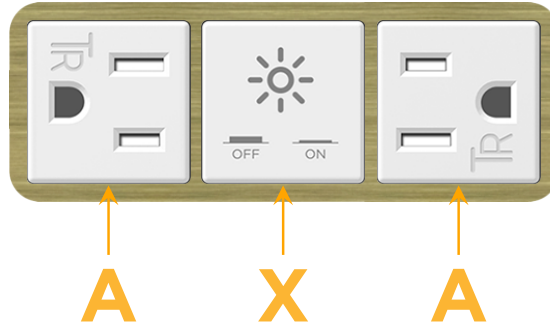

Bezel Finish: **BRASS ANTIQUED (ABS)**

Custom Finishes Available M-POWER-3TW-AXA-BRAAB

Features:

Module/Port Options:

- A** Tamper Resistant AC Receptacle
- E** USB-A & USB-C (20W)
- M** Double USB-A (Fast Charging Ports - 18W)
- H** HDMI
- 6** CAT 6
- 12** RJ 12
- X** Switched AC
- Y** 3-Way Switch (Low Voltage)
- V** USB-C (45W High Speed Charging Port)
- S** USB-C (25W High Speed Charging Port)
- R** Switched AC (Rocker Switch)
- D** Dimmer Switch

Plug:

Supplied with Low Profile Flat 45° Angle 120 VAC Plug

Optional Standard Straight 120 VAC Plug

Optional Straight 120 VAC Pass-through Plug

- CLEAN, COMPACT DESIGN
- STREAMLINED
- LOW PROFILE
- SIDE-EXITING CORDS
- PLUG & PLAY
- 6' AC CORD & PLUG (FLAT PLUG STANDARD)
- CUSTOMIZABLE CONFIGURATIONS AND FINISHES
- UL LISTED FOR MOUNTING IN FURNITURE
- 15A

M-POWER-3T

AC POWER & DATA CONNECTIVITY SOLUTION

M-POWER-3TW-AXA-BRAAB

Specs:

Modules/Ports:

- A** Tamper Resistant AC Receptacle
- X** Switched AC

Distributed by

Mormax Company, Inc.