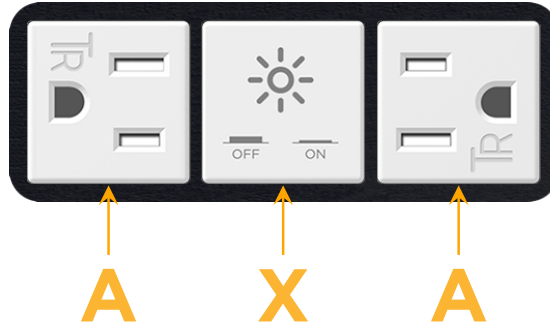

M-POWER-3T

AC POWER & DATA CONNECTIVITY SOLUTION

M-POWER-3TW-AXA-BB

Distributed by

Mormax Company, Inc.

8 Westchester Plaza

Elmsford, NY 10523

914-699-0101

sales@mormax.com

mormax.com

Metro Light & Power's line of power & data solutions offers sophisticated design elements combined with greater ease of installation. Streamlined and low-profile, enhanced by side-exiting cords, our outlets advance the industry with their cutting edge look and feel. We believe flexibility is key, and we provide a variety of mounting options, including the ability to mount in limited spaces. Our outlets are available in many finishes and configurations, in addition to a custom color and finish capability for our clients.

Bezel Finish: **BLACK (STEEL)**

Custom Finishes Available M-POWER-3TW-AXA-BB

Features:

Module/Port Options:

- **A** Tamper Resistant AC Receptacle
- **E** USB-A & USB-C (20W)
- **M** Double USB-A (Fast Charging Ports - 18W)
- **H** HDMI
- **6** CAT 6
- **12** RJ 12
- **X** Switched AC
- **Y** 3-Way Switch (Low Voltage)
- **V** USB-C (45W High Speed Charging Port)
- **S** USB-C (25W High Speed Charging Port)
- **R** Switched AC (Rocker Switch)
- **D** Dimmer Switch

Plug:

Supplied with Low Profile Flat 45° Angle 120 VAC Plug

Optional Standard Straight 120 VAC Plug

Optional Straight 120 VAC Pass-through Plug

- CLEAN, COMPACT DESIGN
- STREAMLINED
- LOW PROFILE
- SIDE-EXITING CORDS
- PLUG & PLAY
- 6' AC CORD & PLUG (FLAT PLUG STANDARD)
- CUSTOMIZABLE CONFIGURATIONS AND FINISHES
- UL LISTED FOR MOUNTING IN FURNITURE
- 15A