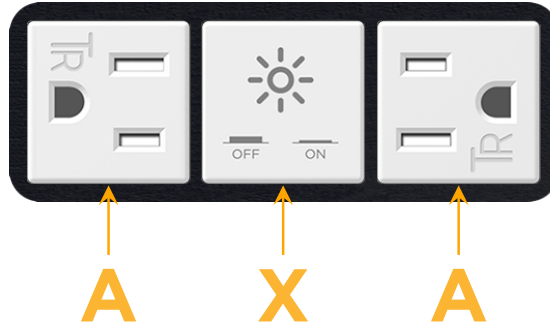

Bezel Finish: **BLACK (ABS)**

Custom Finishes Available M-POWER-3TW-AXA-BAB

Features:

Module/Port Options:

- A** Tamper Resistant AC Receptacle
- E** USB-A & USB-C (20W)
- M** Double USB-A (Fast Charging Ports - 18W)
- H** HDMI
- 6** CAT 6
- 12** RJ 12
- X** Switched AC
- Y** 3-Way Switch (Low Voltage)
- V** USB-C (45W High Speed Charging Port)
- S** USB-C (25W High Speed Charging Port)
- R** Switched AC (Rocker Switch)
- D** Dimmer Switch

Plug:

Supplied with Low Profile Flat 45° Angle 120 VAC Plug

Optional Standard Straight 120 VAC Plug

Optional Straight 120 VAC Pass-through Plug

- CLEAN, COMPACT DESIGN
- STREAMLINED
- LOW PROFILE
- SIDE-EXITING CORDS
- PLUG & PLAY
- 6' AC CORD & PLUG (FLAT PLUG STANDARD)
- CUSTOMIZABLE CONFIGURATIONS AND FINISHES
- UL LISTED FOR MOUNTING IN FURNITURE
- 15A

M-POWER-3T

AC POWER & DATA CONNECTIVITY SOLUTION

M-POWER-3TW-AXA-BAB

Specs:

Modules/Ports:

- A** Tamper Resistant AC Receptacle
- X** Switched AC

Distributed by

Mormax Company, Inc.