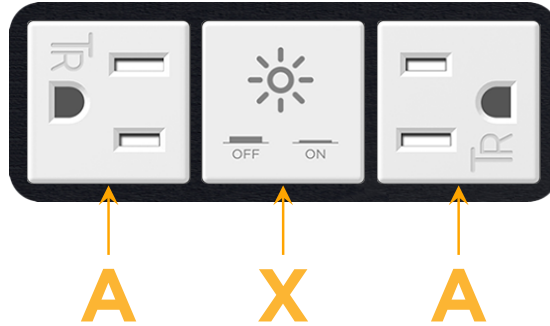

Bezel Finish: **SATIN BLACK (ABS)**

Custom Finishes Available M-POWER-3TW-AXA-B2AB

Features:

Module/Port Options:

- A** Tamper Resistant AC Receptacle
- E** USB-A & USB-C (20W)
- M** Double USB-A (Fast Charging Ports - 18W)
- H** HDMI
- 6** CAT 6
- 12** RJ 12
- X** Switched AC
- Y** 3-Way Switch (Low Voltage)
- V** USB-C (45W High Speed Charging Port)
- S** USB-C (25W High Speed Charging Port)
- R** Switched AC (Rocker Switch)
- D** Dimmer Switch

Plug:

Supplied with Low Profile Flat 45° Angle 120 VAC Plug

Optional Standard Straight 120 VAC Plug

Optional Straight 120 VAC Pass-through Plug

- CLEAN, COMPACT DESIGN
- STREAMLINED
- LOW PROFILE
- SIDE-EXITING CORDS
- PLUG & PLAY
- 6' AC CORD & PLUG (FLAT PLUG STANDARD)
- CUSTOMIZABLE CONFIGURATIONS AND FINISHES
- UL LISTED FOR MOUNTING IN FURNITURE
- 15A