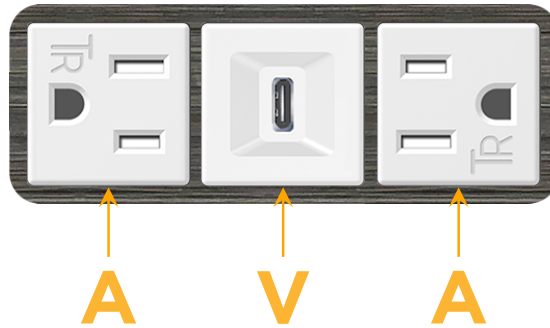

M-POWER-3T

AC POWER & DATA CONNECTIVITY SOLUTION

M-POWER-3TW-AVA-S3AB

Distributed by

Mormax Company, Inc.

8 Westchester Plaza

Elmsford, NY 10523

914-699-0101

sales@mormax.com

mormax.com

Metro Light & Power's line of power & data solutions offers sophisticated design elements combined with greater ease of installation. Streamlined and low-profile, enhanced by side-exiting cords, our outlets advance the industry with their cutting edge look and feel. We believe flexibility is key, and we provide a variety of mounting options, including the ability to mount in limited spaces. Our outlets are available in many finishes and configurations, in addition to a custom color and finish capability for our clients.

Bezel Finish: **GUNMETAL (ABS)**

Custom Finishes Available M-POWER-3TW-AVA-S3AB

Features:

Module/Port Options:

- **A** Tamper Resistant AC Receptacle
- **E** USB-A & USB-C (20W)
- **M** Double USB-A (Fast Charging Ports - 18W)
- **H** HDMI
- **6** CAT 6
- **12** RJ 12
- **X** Switched AC
- **Y** 3-Way Switch (Low Voltage)
- **V** USB-C (45W High Speed Charging Port)
- **S** USB-C (25W High Speed Charging Port)
- **R** Switched AC (Rocker Switch)
- **D** Dimmer Switch

Plug:

Supplied with Low Profile Flat 45° Angle 120 VAC Plug

Optional Standard Straight 120 VAC Plug

Optional Straight 120 VAC Pass-through Plug

- CLEAN, COMPACT DESIGN
- STREAMLINED
- LOW PROFILE
- SIDE-EXITING CORDS
- PLUG & PLAY
- 6' AC CORD & PLUG (FLAT PLUG STANDARD)
- CUSTOMIZABLE CONFIGURATIONS AND FINISHES
- UL LISTED FOR MOUNTING IN FURNITURE
- 15A