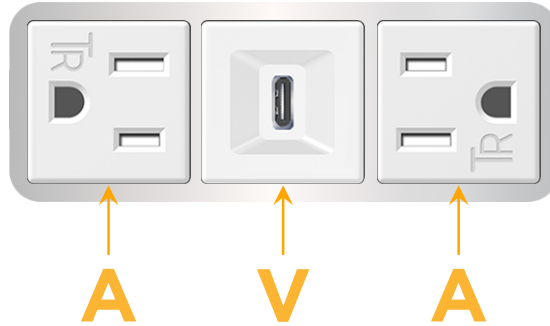

Bezel Finish: **CHROME (ABS)**
Custom Finishes Available M-POWER-3TW-AVA-CRAB

Features:

Module/Port Options:

- A** Tamper Resistant AC Receptacle
- E** USB-A & USB-C (20W)
- M** Double USB-A (Fast Charging Ports - 18W)
- H** HDMI
- 6** CAT 6
- 12** RJ 12
- X** Switched AC
- Y** 3-Way Switch (Low Voltage)
- V** USB-C (45W High Speed Charging Port)
- S** USB-C (25W High Speed Charging Port)
- R** Switched AC (Rocker Switch)
- D** Dimmer Switch

Plug:

Supplied with Low Profile Flat 45° Angle 120 VAC Plug

Optional Standard Straight 120 VAC Plug

Optional Straight 120 VAC Pass-through Plug

- CLEAN, COMPACT DESIGN
- STREAMLINED
- LOW PROFILE
- SIDE-EXITING CORDS
- PLUG & PLAY
- 6' AC CORD & PLUG (FLAT PLUG STANDARD)
- CUSTOMIZABLE CONFIGURATIONS AND FINISHES
- UL LISTED FOR MOUNTING IN FURNITURE
- 15A

M-POWER-3T

AC POWER & DATA CONNECTIVITY SOLUTION

M-POWER-3TW-AVA-CRAB

Specs:

Modules/Ports:

- A** Tamper Resistant AC Receptacle
- V** USB-C (45W High Speed Charging Port)

Distributed by

Mormax Company, Inc.