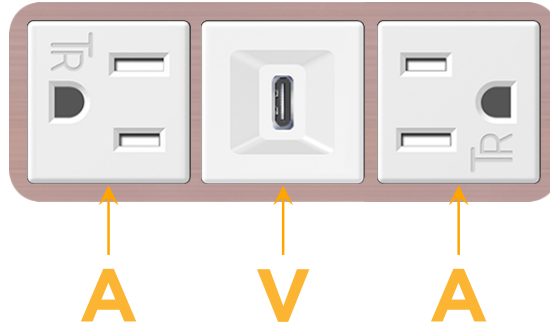

M-POWER-3T

AC POWER & DATA CONNECTIVITY SOLUTION

M-POWER-3TW-AVA-CHAB

Distributed by

Mormax Company, Inc.

8 Westchester Plaza

Elmsford, NY 10523

914-699-0101

sales@mormax.com

mormax.com

Metro Light & Power's line of power & data solutions offers sophisticated design elements combined with greater ease of installation. Streamlined and low-profile, enhanced by side-exiting cords, our outlets advance the industry with their cutting edge look and feel. We believe flexibility is key, and we provide a variety of mounting options, including the ability to mount in limited spaces. Our outlets are available in many finishes and configurations, in addition to a custom color and finish capability for our clients.

Bezel Finish: **CHAMPAGNE (ABS)**

Custom Finishes Available M-POWER-3TW-AVA-CHAB

Features:

Module/Port Options:

- **A** Tamper Resistant AC Receptacle
- **E** USB-A & USB-C (20W)
- **M** Double USB-A (Fast Charging Ports - 18W)
- **H** HDMI
- **6** CAT 6
- **12** RJ 12
- **X** Switched AC
- **Y** 3-Way Switch (Low Voltage)
- **V** USB-C (45W High Speed Charging Port)
- **S** USB-C (25W High Speed Charging Port)
- **R** Switched AC (Rocker Switch)
- **D** Dimmer Switch

Plug:

Supplied with Low Profile Flat 45° Angle 120 VAC Plug

Optional Standard Straight 120 VAC Plug

Optional Straight 120 VAC Pass-through Plug

- CLEAN, COMPACT DESIGN
- STREAMLINED
- LOW PROFILE
- SIDE-EXITING CORDS
- PLUG & PLAY
- 6' AC CORD & PLUG (FLAT PLUG STANDARD)
- CUSTOMIZABLE CONFIGURATIONS AND FINISHES
- UL LISTED FOR MOUNTING IN FURNITURE
- 15A