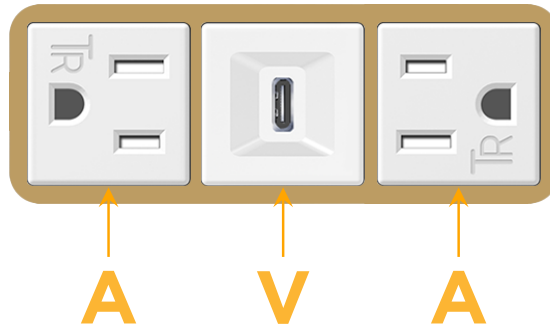

M-POWER-3T

AC POWER & DATA CONNECTIVITY SOLUTION

M-POWER-3TW-AVA-BZAB

Distributed by

Mormax Company, Inc.

8 Westchester Plaza

Elmsford, NY 10523

914-699-0101

sales@mormax.com

mormax.com

Metro Light & Power's line of power & data solutions offers sophisticated design elements combined with greater ease of installation. Streamlined and low-profile, enhanced by side-exiting cords, our outlets advance the industry with their cutting edge look and feel. We believe flexibility is key, and we provide a variety of mounting options, including the ability to mount in limited spaces. Our outlets are available in many finishes and configurations, in addition to a custom color and finish capability for our clients.

Bezel Finish: **STANDARD BRONZE (ABS)**

Custom Finishes Available M-POWER-3TW-AVA-BZAB

Features:

Module/Port Options:

- **A** Tamper Resistant AC Receptacle
- **E** USB-A & USB-C (20W)
- **M** Double USB-A (Fast Charging Ports - 18W)
- **H** HDMI
- **6** CAT 6
- **12** RJ 12
- **X** Switched AC
- **Y** 3-Way Switch (Low Voltage)
- **V** USB-C (45W High Speed Charging Port)
- **S** USB-C (25W High Speed Charging Port)
- **R** Switched AC (Rocker Switch)
- **D** Dimmer Switch

Plug:

Supplied with Low Profile Flat 45° Angle 120 VAC Plug

Optional Standard Straight 120 VAC Plug

Optional Straight 120 VAC Pass-through Plug

- CLEAN, COMPACT DESIGN
- STREAMLINED
- LOW PROFILE
- SIDE-EXITING CORDS
- PLUG & PLAY
- 6' AC CORD & PLUG (FLAT PLUG STANDARD)
- CUSTOMIZABLE CONFIGURATIONS AND FINISHES
- UL LISTED FOR MOUNTING IN FURNITURE
- 15A