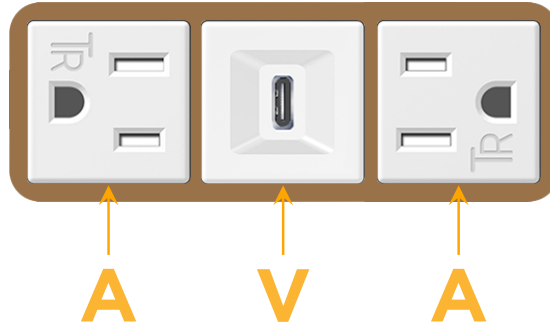

M-POWER-3T

AC POWER & DATA CONNECTIVITY SOLUTION

M-POWER-3TW-AVA-BZ5AB

Distributed by

Mormax Company, Inc.

8 Westchester Plaza

Elmsford, NY 10523

914-699-0101

sales@mormax.com

mormax.com

Metro Light & Power's line of power & data solutions offers sophisticated design elements combined with greater ease of installation. Streamlined and low-profile, enhanced by side-exiting cords, our outlets advance the industry with their cutting edge look and feel. We believe flexibility is key, and we provide a variety of mounting options, including the ability to mount in limited spaces. Our outlets are available in many finishes and configurations, in addition to a custom color and finish capability for our clients.

Bezel Finish: **ARCHITECTURAL BRONZE (ABS)**

Custom Finishes Available M-POWER-3TW-AVA-BZ5AB

Features:

Module/Port Options:

- **A** Tamper Resistant AC Receptacle
- **E** USB-A & USB-C (20W)
- **M** Double USB-A (Fast Charging Ports - 18W)
- **H** HDMI
- **6** CAT 6
- **12** RJ 12
- **X** Switched AC
- **Y** 3-Way Switch (Low Voltage)
- **V** USB-C (45W High Speed Charging Port)
- **S** USB-C (25W High Speed Charging Port)
- **R** Switched AC (Rocker Switch)
- **D** Dimmer Switch

Plug:

Supplied with Low Profile Flat 45° Angle 120 VAC Plug

Optional Standard Straight 120 VAC Plug

Optional Straight 120 VAC Pass-through Plug

- CLEAN, COMPACT DESIGN
- STREAMLINED
- LOW PROFILE
- SIDE-EXITING CORDS
- PLUG & PLAY
- 6' AC CORD & PLUG (FLAT PLUG STANDARD)
- CUSTOMIZABLE CONFIGURATIONS AND FINISHES
- UL LISTED FOR MOUNTING IN FURNITURE
- 15A