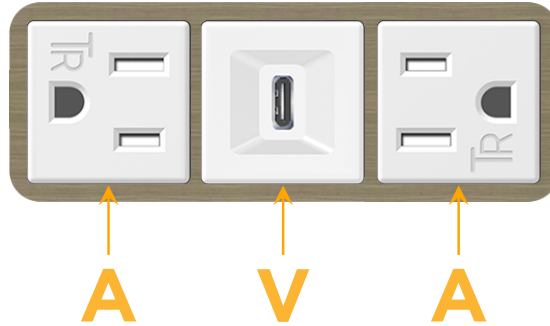

M-POWER-3T

AC POWER & DATA CONNECTIVITY SOLUTION

M-POWER-3TW-AVA-BZ5AAB

Distributed by

Mormax Company, Inc.

8 Westchester Plaza

Elmsford, NY 10523

914-699-0101

sales@mormax.com

mormax.com

Metro Light & Power's line of power & data solutions offers sophisticated design elements combined with greater ease of installation. Streamlined and low-profile, enhanced by side-exiting cords, our outlets advance the industry with their cutting edge look and feel. We believe flexibility is key, and we provide a variety of mounting options, including the ability to mount in limited spaces. Our outlets are available in many finishes and configurations, in addition to a custom color and finish capability for our clients.

Bezel Finish: **ANTIQUED ARCHITECTURAL BRONZE (ABS)**

Custom Finishes Available M-POWER-3TW-AVA-BZ5AAB

Features:

Module/Port Options:

- **A** Tamper Resistant AC Receptacle
- **E** USB-A & USB-C (20W)
- **M** Double USB-A (Fast Charging Ports - 18W)
- **H** HDMI
- **6** CAT 6
- **12** RJ 12
- **X** Switched AC
- **Y** 3-Way Switch (Low Voltage)
- **V** USB-C (45W High Speed Charging Port)
- **S** USB-C (25W High Speed Charging Port)
- **R** Switched AC (Rocker Switch)
- **D** Dimmer Switch

Plug:

Supplied with Low Profile Flat 45° Angle 120 VAC Plug

Optional Standard Straight 120 VAC Plug

Optional Straight 120 VAC Pass-through Plug

- CLEAN, COMPACT DESIGN
- STREAMLINED
- LOW PROFILE
- SIDE-EXITING CORDS
- PLUG & PLAY
- 6' AC CORD & PLUG (FLAT PLUG STANDARD)
- CUSTOMIZABLE CONFIGURATIONS AND FINISHES
- UL LISTED FOR MOUNTING IN FURNITURE
- 15A