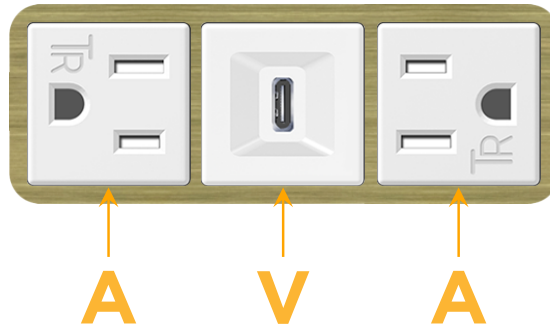

M-POWER-3T

AC POWER & DATA CONNECTIVITY SOLUTION

M-POWER-3TW-AVA-BRAAB

Distributed by

Mormax Company, Inc.

8 Westchester Plaza

Elmsford, NY 10523

914-699-0101

sales@mormax.com

mormax.com

Metro Light & Power's line of power & data solutions offers sophisticated design elements combined with greater ease of installation. Streamlined and low-profile, enhanced by side-exiting cords, our outlets advance the industry with their cutting edge look and feel. We believe flexibility is key, and we provide a variety of mounting options, including the ability to mount in limited spaces. Our outlets are available in many finishes and configurations, in addition to a custom color and finish capability for our clients.

Bezel Finish: **BRASS ANTIQUED (ABS)**

Custom Finishes Available M-POWER-3TW-AVA-BRAAB

Features:

Module/Port Options:

- **A** Tamper Resistant AC Receptacle
- **E** USB-A & USB-C (20W)
- **M** Double USB-A (Fast Charging Ports - 18W)
- **H** HDMI
- **6** CAT 6
- **12** RJ 12
- **X** Switched AC
- **Y** 3-Way Switch (Low Voltage)
- **V** USB-C (45W High Speed Charging Port)
- **S** USB-C (25W High Speed Charging Port)
- **R** Switched AC (Rocker Switch)
- **D** Dimmer Switch

Plug:

Supplied with Low Profile Flat 45° Angle 120 VAC Plug

Optional Standard Straight 120 VAC Plug

Optional Straight 120 VAC Pass-through Plug

- CLEAN, COMPACT DESIGN
- STREAMLINED
- LOW PROFILE
- SIDE-EXITING CORDS
- PLUG & PLAY
- 6' AC CORD & PLUG (FLAT PLUG STANDARD)
- CUSTOMIZABLE CONFIGURATIONS AND FINISHES
- UL LISTED FOR MOUNTING IN FURNITURE
- 15A