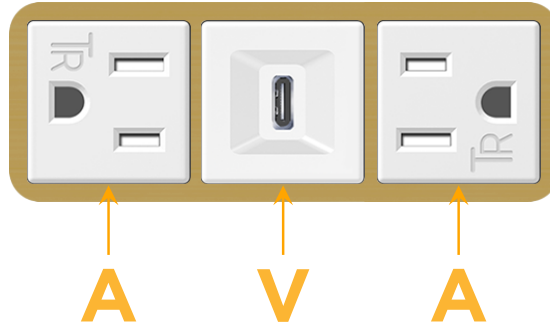

M-POWER-3T

AC POWER & DATA CONNECTIVITY SOLUTION

M-POWER-3TW-AVA-BR4B

Distributed by

Mormax Company, Inc.

8 Westchester Plaza

Elmsford, NY 10523

914-699-0101

sales@mormax.com

mormax.com

Metro Light & Power's line of power & data solutions offers sophisticated design elements combined with greater ease of installation. Streamlined and low-profile, enhanced by side-exiting cords, our outlets advance the industry with their cutting edge look and feel. We believe flexibility is key, and we provide a variety of mounting options, including the ability to mount in limited spaces. Our outlets are available in many finishes and configurations, in addition to a custom color and finish capability for our clients.

Bezel Finish: **SOLID BRASS BRUSHED**

Custom Finishes Available M-POWER-3TW-AVA-BR4B

Features:

Module/Port Options:

- **A** Tamper Resistant AC Receptacle
- **E** USB-A & USB-C (20W)
- **M** Double USB-A (Fast Charging Ports - 18W)
- **H** HDMI
- **6** CAT 6
- **12** RJ 12
- **X** Switched AC
- **Y** 3-Way Switch (Low Voltage)
- **V** USB-C (45W High Speed Charging Port)
- **S** USB-C (25W High Speed Charging Port)
- **R** Switched AC (Rocker Switch)
- **D** Dimmer Switch

Plug:

Supplied with Low Profile Flat 45° Angle 120 VAC Plug

Optional Standard Straight 120 VAC Plug

Optional Straight 120 VAC Pass-through Plug

- CLEAN, COMPACT DESIGN
- STREAMLINED
- LOW PROFILE
- SIDE-EXITING CORDS
- PLUG & PLAY
- 6' AC CORD & PLUG (FLAT PLUG STANDARD)
- CUSTOMIZABLE CONFIGURATIONS AND FINISHES
- UL LISTED FOR MOUNTING IN FURNITURE
- 15A