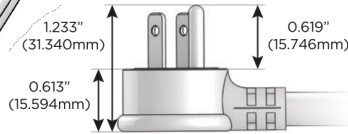

M-POWER-3T

AC POWER & DATA CONNECTIVITY SOLUTION

M-POWER-3TW-ASX-CRAB

Specs:

Modules/Ports:

- **A** Tamper Resistant AC Receptacle
- **S** USB-C (25W High Speed Charging Port)
- **X** Switched AC