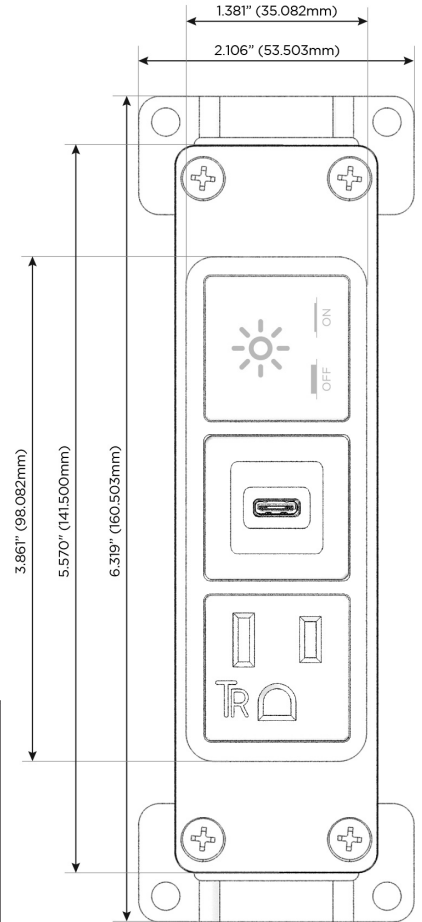

### Module/Port Options:

- A** Tamper Resistant AC Receptacle
- E** USB-A & USB-C (20W)
- M** Double USB-A (Fast Charging Ports - 18W)
- H** HDMI
- 6** CAT 6
- 12** RJ 12
- X** Switched AC
- Y** 3-Way Switch (Low Voltage)
- V** USB-C (45W High Speed Charging Port)
- S** USB-C (25W High Speed Charging Port)
- R** Switched AC (Rocker Switch)
- D** Dimmer Switch

### Plug:

Supplied with Low Profile Flat 45° Angle 120 VAC Plug

Optional Standard Straight 120 VAC Plug

Optional Straight 120 VAC Pass-through Plug

- CLEAN, COMPACT DESIGN
- STREAMLINED
- LOW PROFILE
- SIDE-EXITING CORDS
- PLUG & PLAY
- 6' AC CORD & PLUG (FLAT PLUG STANDARD)
- CUSTOMIZABLE CONFIGURATIONS AND FINISHES
- UL LISTED FOR MOUNTING IN FURNITURE
- 15A

## AC POWER & DATA CONNECTIVITY SOLUTION

M-POWER-3TW-ASX-CRAB

Specs:

### Modules/Ports:

- A** Tamper Resistant AC Receptacle
- S** USB-C (25W High Speed Charging Port)
- X** Switched AC

TOP

Distributed by

Mormax Company, Inc.

8 Westchester Plaza

Elmsford, NY 10523

914-699-0101