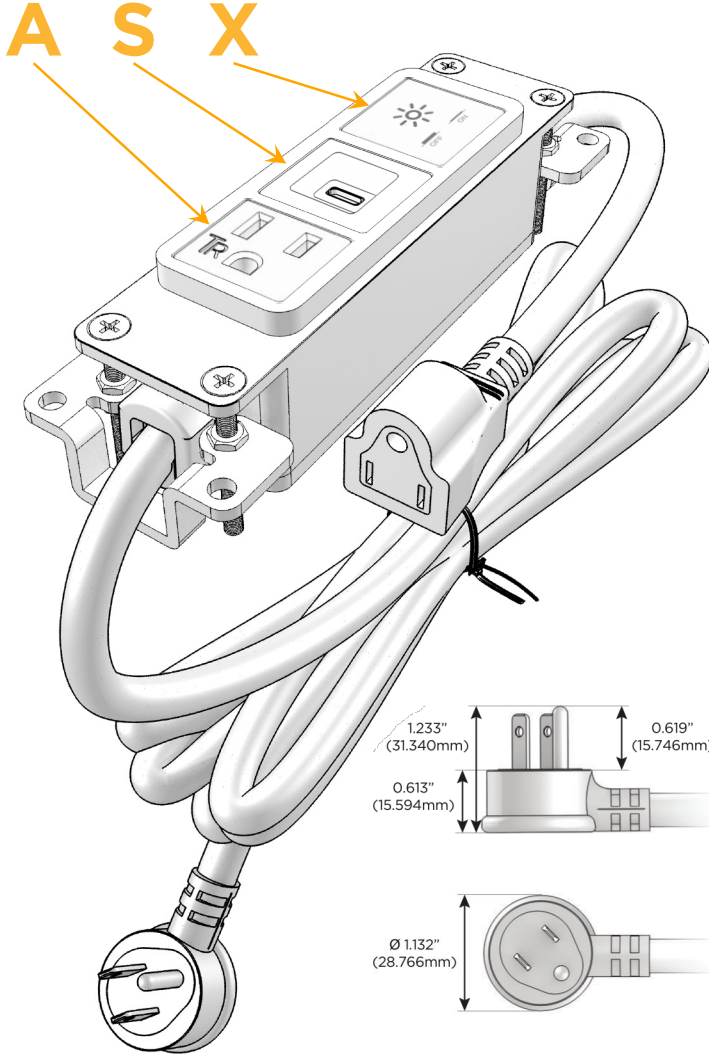

### Module/Port Options:

- A** Tamper Resistant AC Receptacle
- E** USB-A & USB-C (20W)
- M** Double USB-A (Fast Charging Ports - 18W)
- H** HDMI
- 6** CAT 6
- 12** RJ 12
- X** Switched AC
- Y** 3-Way Switch (Low Voltage)
- V** USB-C (45W High Speed Charging Port)
- S** USB-C (25W High Speed Charging Port)
- R** Switched AC (Rocker Switch)
- D** Dimmer Switch

### Plug:

Supplied with Low Profile Flat 45° Angle 120 VAC Plug

Optional Standard Straight 120 VAC Plug

Optional Straight 120 VAC Pass-through Plug

- CLEAN, COMPACT DESIGN
- STREAMLINED
- LOW PROFILE
- SIDE-EXITING CORDS
- PLUG & PLAY
- 6' AC CORD & PLUG (FLAT PLUG STANDARD)
- CUSTOMIZABLE CONFIGURATIONS AND FINISHES
- UL LISTED FOR MOUNTING IN FURNITURE
- 15A

## AC POWER & DATA CONNECTIVITY SOLUTION

M-POWER-3TW-ASX-CRAB

Specs:

### Modules/Ports:

- A** Tamper Resistant AC Receptacle
- S** USB-C (25W High Speed Charging Port)
- X** Switched AC

TOP

Distributed by

Mormax Company, Inc.

8 Westchester Plaza

Elmsford, NY 10523

914-699-0101