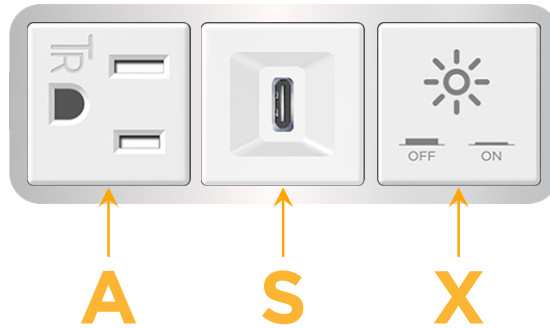

M-POWER-3T

AC POWER & DATA CONNECTIVITY SOLUTION

M-POWER-3TW-ASX-CRAB

Distributed by

Mormax Company, Inc.

8 Westchester Plaza

Elmsford, NY 10523

914-699-0101

sales@mormax.com

mormax.com

Metro Light & Power's line of power & data solutions offers sophisticated design elements combined with greater ease of installation. Streamlined and low-profile, enhanced by side-exiting cords, our outlets advance the industry with their cutting edge look and feel. We believe flexibility is key, and we provide a variety of mounting options, including the ability to mount in limited spaces. Our outlets are available in many finishes and configurations, in addition to a custom color and finish capability for our clients.

Bezel Finish: **CHROME (ABS)**
Custom Finishes Available M-POWER-3TW-ASX-CRAB

Features:

Module/Port Options:

- **A** Tamper Resistant AC Receptacle
- **E** USB-A & USB-C (20W)
- **M** Double USB-A (Fast Charging Ports - 18W)
- **H** HDMI
- **6** CAT 6
- **12** RJ 12
- **X** Switched AC
- **Y** 3-Way Switch (Low Voltage)
- **V** USB-C (45W High Speed Charging Port)
- **S** USB-C (25W High Speed Charging Port)
- **R** Switched AC (Rocker Switch)
- **D** Dimmer Switch

Plug:

Supplied with Low Profile Flat 45° Angle 120 VAC Plug

Optional Standard Straight 120 VAC Plug

Optional Straight 120 VAC Pass-through Plug

- CLEAN, COMPACT DESIGN
- STREAMLINED
- LOW PROFILE
- SIDE-EXITING CORDS
- PLUG & PLAY
- 6' AC CORD & PLUG (FLAT PLUG STANDARD)
- CUSTOMIZABLE CONFIGURATIONS AND FINISHES
- UL LISTED FOR MOUNTING IN FURNITURE
- 15A