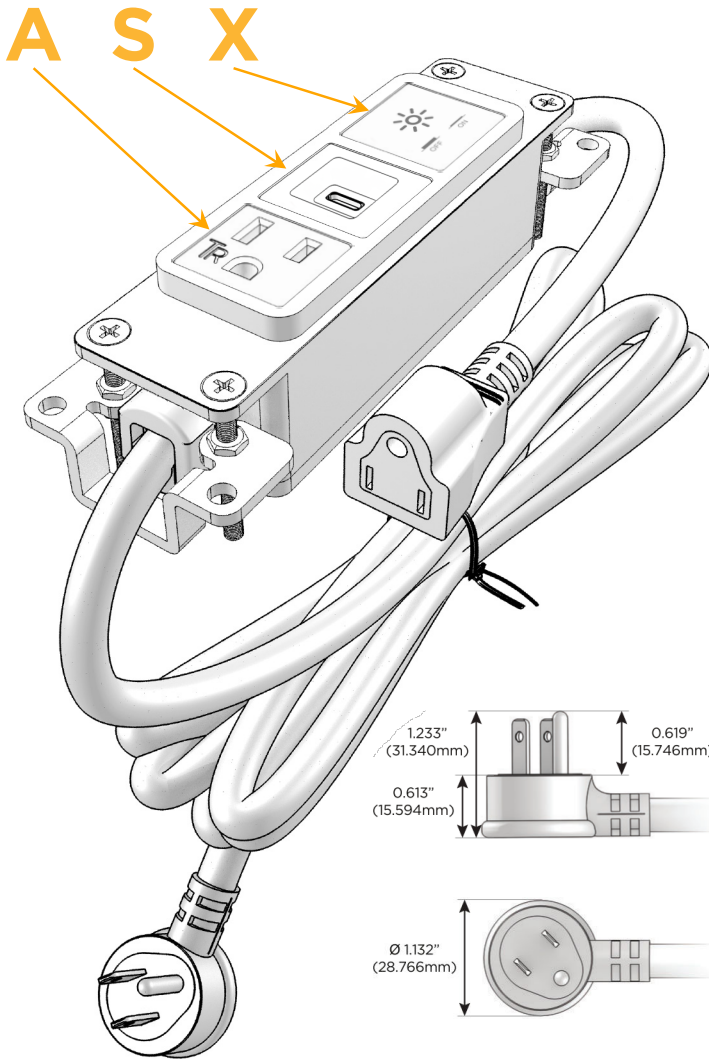

Bezel Finish: **STANDARD BRONZE (ABS)**

Custom Finishes Available M-POWER-3TW-ASX-BZAB

Features:

Module/Port Options:

- A** Tamper Resistant AC Receptacle
- E** USB-A & USB-C (20W)
- M** Double USB-A (Fast Charging Ports - 18W)
- H** HDMI
- 6** CAT 6
- 12** RJ 12
- X** Switched AC
- Y** 3-Way Switch (Low Voltage)
- V** USB-C (45W High Speed Charging Port)
- S** USB-C (25W High Speed Charging Port)
- R** Switched AC (Rocker Switch)
- D** Dimmer Switch

Plug:

Supplied with Low Profile Flat 45° Angle 120 VAC Plug

Optional Standard Straight 120 VAC Plug

Optional Straight 120 VAC Pass-through Plug

- CLEAN, COMPACT DESIGN
- STREAMLINED
- LOW PROFILE
- SIDE-EXITING CORDS
- PLUG & PLAY
- 6' AC CORD & PLUG (FLAT PLUG STANDARD)
- CUSTOMIZABLE CONFIGURATIONS AND FINISHES
- UL LISTED FOR MOUNTING IN FURNITURE
- 15A

M-POWER-3T

AC POWER & DATA CONNECTIVITY SOLUTION

M-POWER-3TW-ASX-BZAB

Specs:

Modules/Ports:

- A** Tamper Resistant AC Receptacle
- S** USB-C (25W High Speed Charging Port)
- X** Switched AC

TOP

Distributed by