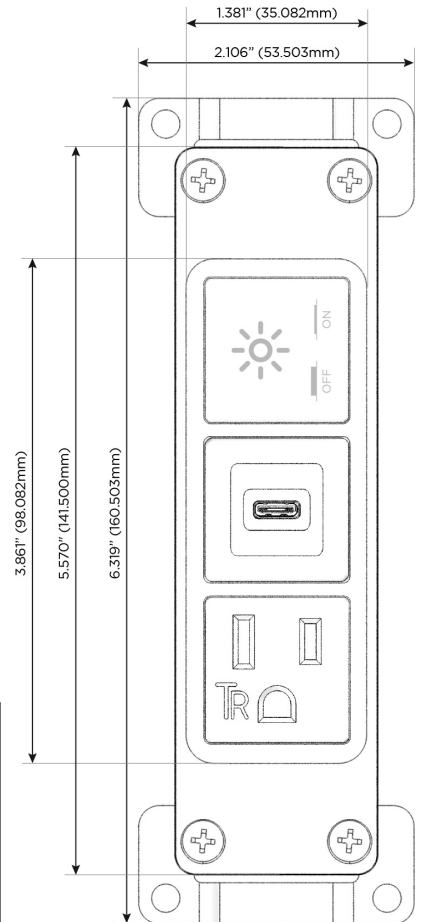

Bezel Finish: **STANDARD BRONZE (ABS)**

Custom Finishes Available M-POWER-3TW-ASX-BZAB

Features:

Module/Port Options:

- A** Tamper Resistant AC Receptacle
- E** USB-A & USB-C (20W)
- M** Double USB-A (Fast Charging Ports - 18W)
- H** HDMI
- 6** CAT 6
- 12** RJ 12
- X** Switched AC
- Y** 3-Way Switch (Low Voltage)
- V** USB-C (45W High Speed Charging Port)
- S** USB-C (25W High Speed Charging Port)
- R** Switched AC (Rocker Switch)
- D** Dimmer Switch

Plug:

Supplied with Low Profile Flat 45° Angle 120 VAC Plug

Optional Standard Straight 120 VAC Plug

Optional Straight 120 VAC Pass-through Plug

- CLEAN, COMPACT DESIGN
- STREAMLINED
- LOW PROFILE
- SIDE-EXITING CORDS
- PLUG & PLAY
- 6' AC CORD & PLUG (FLAT PLUG STANDARD)
- CUSTOMIZABLE CONFIGURATIONS AND FINISHES
- UL LISTED FOR MOUNTING IN FURNITURE
- 15A

M-POWER-3T

AC POWER & DATA CONNECTIVITY SOLUTION

M-POWER-3TW-ASX-BZAB

Specs:

Modules/Ports:

- A** Tamper Resistant AC Receptacle
- S** USB-C (25W High Speed Charging Port)
- X** Switched AC

TOP

Distributed by