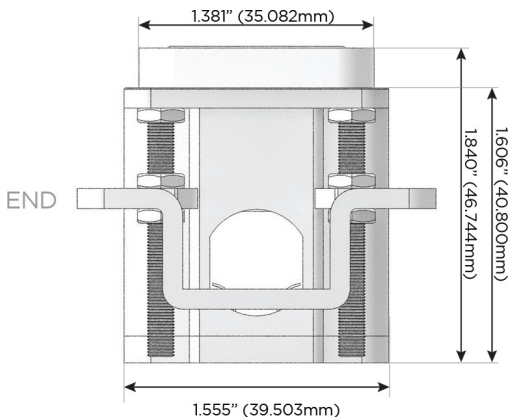

Plug:

Supplied with Low Profile Flat 45° Angle 120 VAC Plug

Optional Standard Straight 120 VAC Plug

Optional Straight 120 VAC Pass-through Plug

- CLEAN, COMPACT DESIGN
- STREAMLINED
- LOW PROFILE
- SIDE-EXITING CORDS
- PLUG & PLAY
- 6' AC CORD & PLUG (FLAT PLUG STANDARD)
- CUSTOMIZABLE CONFIGURATIONS AND FINISHES
- UL LISTED FOR MOUNTING IN FURNITURE
- 15A

M-POWER-3T

AC POWER & DATA CONNECTIVITY SOLUTION

M-POWER-3TW-ASX-BZAB

Specs:

Modules/Ports:

- A** Tamper Resistant AC Receptacle
- S** USB-C (25W High Speed Charging Port)
- X** Switched AC

TOP

Distributed by