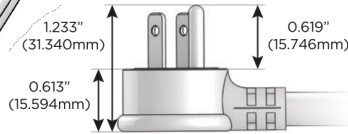

M-POWER-3T

AC POWER & DATA CONNECTIVITY SOLUTION

M-POWER-3TW-ASX-BZAB

Specs:

Modules/Ports:

- A** Tamper Resistant AC Receptacle
- S** USB-C (25W High Speed Charging Port)
- X** Switched AC

TOP

Distributed by