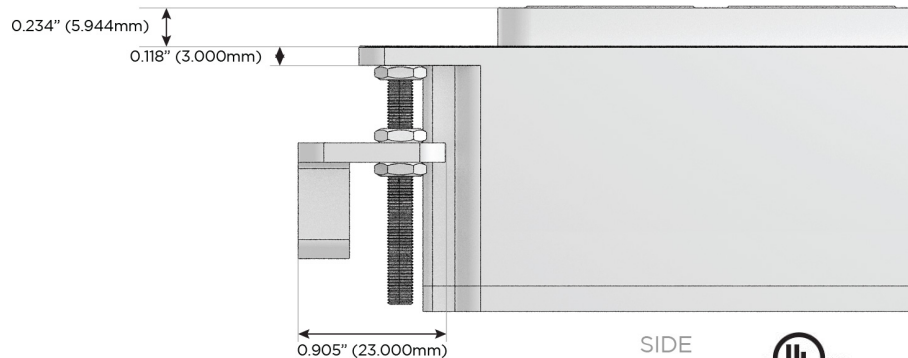

M-POWER-3T

AC POWER & DATA CONNECTIVITY SOLUTION

M-POWER-3TW-ASX-BZAB

Specs:

Modules/Ports:

- A** Tamper Resistant AC Receptacle
- S** USB-C (25W High Speed Charging Port)
- X** Switched AC

TOP

Distributed by