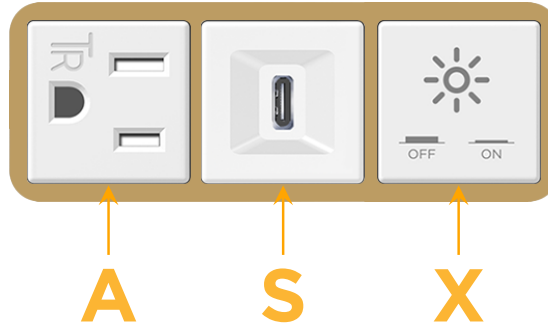

Bezel Finish: **STANDARD BRONZE (ABS)**

Custom Finishes Available M-POWER-3TW-ASX-BZAB

Features:

Module/Port Options:

- A** Tamper Resistant AC Receptacle
- E** USB-A & USB-C (20W)
- M** Double USB-A (Fast Charging Ports - 18W)
- H** HDMI
- 6** CAT 6
- 12** RJ 12
- X** Switched AC
- Y** 3-Way Switch (Low Voltage)
- V** USB-C (45W High Speed Charging Port)
- S** USB-C (25W High Speed Charging Port)
- R** Switched AC (Rocker Switch)
- D** Dimmer Switch

Plug:

Supplied with Low Profile Flat 45° Angle 120 VAC Plug

Optional Standard Straight 120 VAC Plug

Optional Straight 120 VAC Pass-through Plug

- CLEAN, COMPACT DESIGN
- STREAMLINED
- LOW PROFILE
- SIDE-EXITING CORDS
- PLUG & PLAY
- 6' AC CORD & PLUG (FLAT PLUG STANDARD)
- CUSTOMIZABLE CONFIGURATIONS AND FINISHES
- UL LISTED FOR MOUNTING IN FURNITURE
- 15A

M-POWER-3T

AC POWER & DATA CONNECTIVITY SOLUTION

M-POWER-3TW-ASX-BZAB

Specs:

Modules/Ports:

- A** Tamper Resistant AC Receptacle
- S** USB-C (25W High Speed Charging Port)
- X** Switched AC

TOP

Distributed by