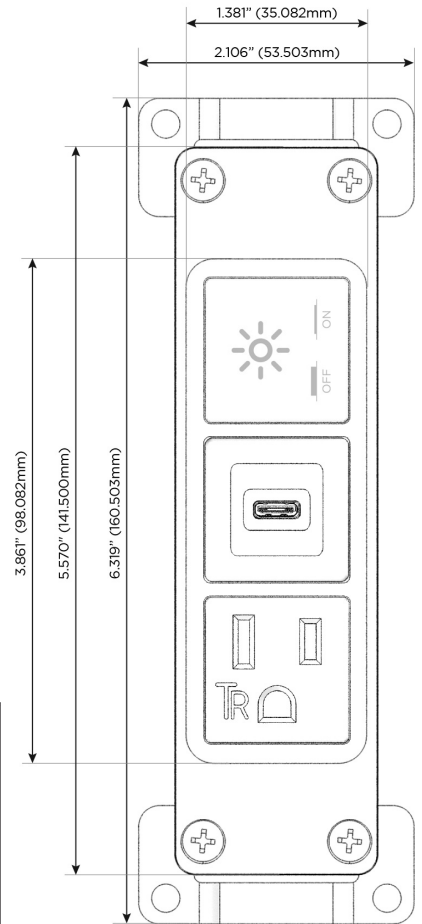

### Module/Port Options:

- A** Tamper Resistant AC Receptacle
- E** USB-A & USB-C (20W)
- M** Double USB-A (Fast Charging Ports - 18W)
- H** HDMI
- 6** CAT 6
- 12** RJ 12
- X** Switched AC
- Y** 3-Way Switch (Low Voltage)
- V** USB-C (45W High Speed Charging Port)
- S** USB-C (25W High Speed Charging Port)
- R** Switched AC (Rocker Switch)
- D** Dimmer Switch

### Plug:

Supplied with Low Profile Flat 45° Angle 120 VAC Plug

Optional Standard Straight 120 VAC Plug

Optional Straight 120 VAC Pass-through Plug

- CLEAN, COMPACT DESIGN
- STREAMLINED
- LOW PROFILE
- SIDE-EXITING CORDS
- PLUG & PLAY
- 6' AC CORD & PLUG (FLAT PLUG STANDARD)
- CUSTOMIZABLE CONFIGURATIONS AND FINISHES
- UL LISTED FOR MOUNTING IN FURNITURE
- 15A

## AC POWER & DATA CONNECTIVITY SOLUTION

M-POWER-3TW-ASX-BZ5AB

Specs:

### Modules/Ports:

- A** Tamper Resistant AC Receptacle
- S** USB-C (25W High Speed Charging Port)
- X** Switched AC

TOP

Distributed by

Mormax Company, Inc.

8 Westchester Plaza

Elmsford, NY 10523

914-699-0101