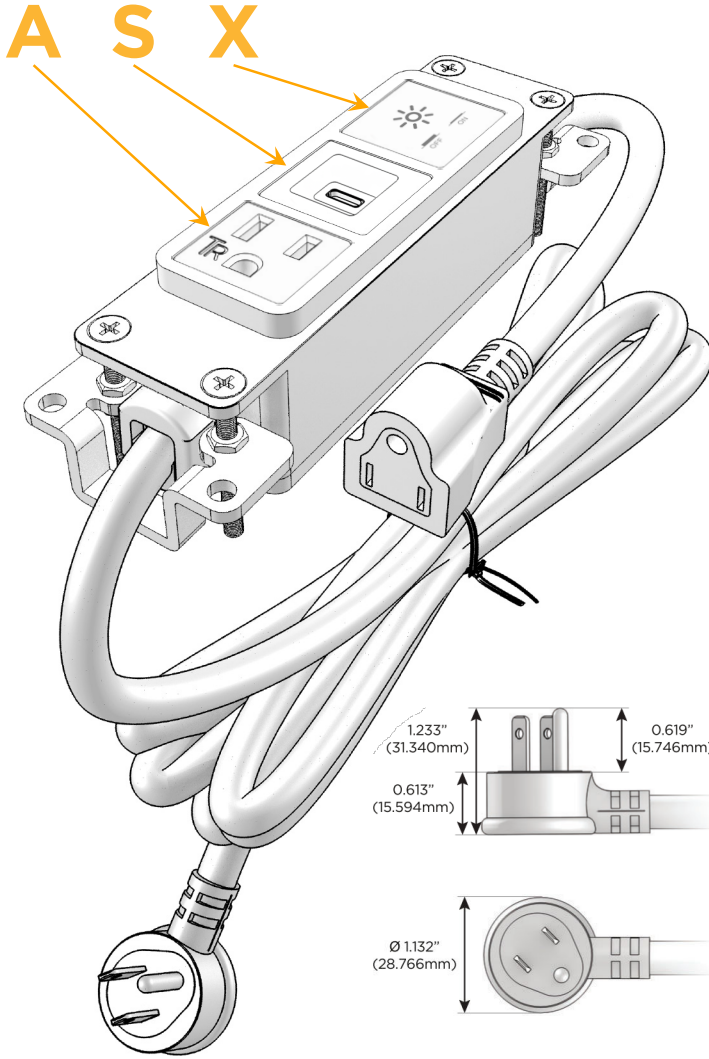

### Module/Port Options:

- A** Tamper Resistant AC Receptacle
- E** USB-A & USB-C (20W)
- M** Double USB-A (Fast Charging Ports - 18W)
- H** HDMI
- 6** CAT 6
- 12** RJ 12
- X** Switched AC
- Y** 3-Way Switch (Low Voltage)
- V** USB-C (45W High Speed Charging Port)
- S** USB-C (25W High Speed Charging Port)
- R** Switched AC (Rocker Switch)
- D** Dimmer Switch

### Plug:

Supplied with Low Profile Flat 45° Angle 120 VAC Plug

Optional Standard Straight 120 VAC Plug

Optional Straight 120 VAC Pass-through Plug

- CLEAN, COMPACT DESIGN
- STREAMLINED
- LOW PROFILE
- SIDE-EXITING CORDS
- PLUG & PLAY
- 6' AC CORD & PLUG (FLAT PLUG STANDARD)
- CUSTOMIZABLE CONFIGURATIONS AND FINISHES
- UL LISTED FOR MOUNTING IN FURNITURE
- 15A

### Modules/Ports:

- A** Tamper Resistant AC Receptacle
- S** USB-C (25W High Speed Charging Port)
- X** Switched AC

TOP

Distributed by

Mormax Company, Inc.

8 Westchester Plaza

Elmsford, NY 10523

914-699-0101