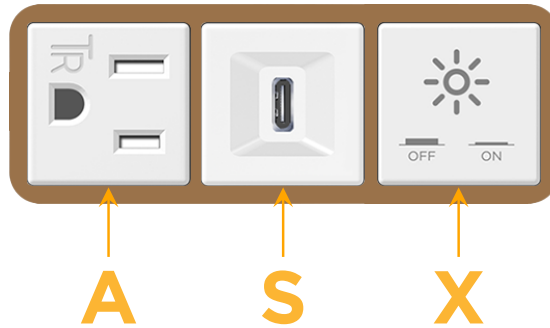

M-POWER-3T

AC POWER & DATA CONNECTIVITY SOLUTION

M-POWER-3TW-ASX-BZ5AB

Distributed by

Mormax Company, Inc.

8 Westchester Plaza

Elmsford, NY 10523

914-699-0101

sales@mormax.com

mormax.com

Metro Light & Power's line of power & data solutions offers sophisticated design elements combined with greater ease of installation. Streamlined and low-profile, enhanced by side-exiting cords, our outlets advance the industry with their cutting edge look and feel. We believe flexibility is key, and we provide a variety of mounting options, including the ability to mount in limited spaces. Our outlets are available in many finishes and configurations, in addition to a custom color and finish capability for our clients.

Bezel Finish: **ARCHITECTURAL BRONZE (ABS)**

Custom Finishes Available M-POWER-3TW-ASX-BZ5AB

Features:

Module/Port Options:

- **A** Tamper Resistant AC Receptacle
- **E** USB-A & USB-C (20W)
- **M** Double USB-A (Fast Charging Ports - 18W)
- **H** HDMI
- **6** CAT 6
- **12** RJ 12
- **X** Switched AC
- **Y** 3-Way Switch (Low Voltage)
- **V** USB-C (45W High Speed Charging Port)
- **S** USB-C (25W High Speed Charging Port)
- **R** Switched AC (Rocker Switch)
- **D** Dimmer Switch

Plug:

Supplied with Low Profile Flat 45° Angle 120 VAC Plug

Optional Standard Straight 120 VAC Plug

Optional Straight 120 VAC Pass-through Plug

- CLEAN, COMPACT DESIGN
- STREAMLINED
- LOW PROFILE
- SIDE-EXITING CORDS
- PLUG & PLAY
- 6' AC CORD & PLUG (FLAT PLUG STANDARD)
- CUSTOMIZABLE CONFIGURATIONS AND FINISHES
- UL LISTED FOR MOUNTING IN FURNITURE
- 15A