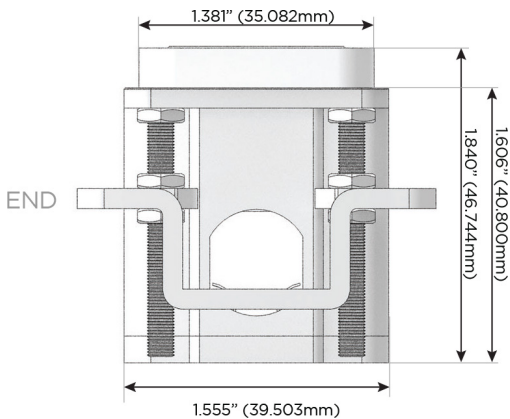

## AC POWER & DATA CONNECTIVITY SOLUTION

M-POWER-3TW-ASX-BZ5AB

Specs:

### Modules/Ports:

- A** Tamper Resistant AC Receptacle
- S** USB-C (25W High Speed Charging Port)
- X** Switched AC

TOP

Distributed by

Mormax Company, Inc.

8 Westchester Plaza

Elmsford, NY 10523

914-699-0101