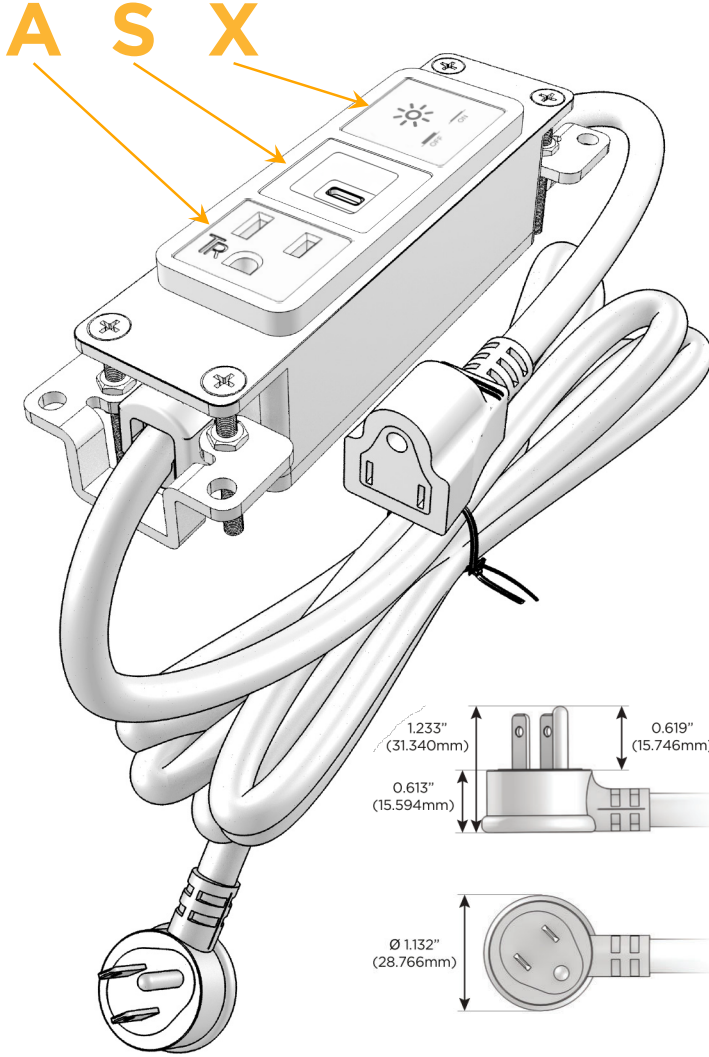

Bezel Finish: **ANTIQUED ARCHITECTURAL BRONZE (ABS)**

Custom Finishes Available M-POWER-3TW-ASX-BZ5AAB

Features:

Module/Port Options:

- A** Tamper Resistant AC Receptacle
- E** USB-A & USB-C (20W)
- M** Double USB-A (Fast Charging Ports - 18W)
- H** HDMI
- 6** CAT 6
- 12** RJ 12
- X** Switched AC
- Y** 3-Way Switch (Low Voltage)
- V** USB-C (45W High Speed Charging Port)
- S** USB-C (25W High Speed Charging Port)
- R** Switched AC (Rocker Switch)
- D** Dimmer Switch

Plug:

Supplied with Low Profile Flat 45° Angle 120 VAC Plug

Optional Standard Straight 120 VAC Plug

Optional Straight 120 VAC Pass-through Plug

- CLEAN, COMPACT DESIGN
- STREAMLINED
- LOW PROFILE
- SIDE-EXITING CORDS
- PLUG & PLAY
- 6' AC CORD & PLUG (FLAT PLUG STANDARD)
- CUSTOMIZABLE CONFIGURATIONS AND FINISHES
- UL LISTED FOR MOUNTING IN FURNITURE
- 15A

M-POWER-3T

AC POWER & DATA CONNECTIVITY SOLUTION

M-POWER-3TW-ASX-BZ5AAB

Specs:

Modules/Ports:

- A** Tamper Resistant AC Receptacle
- S** USB-C (25W High Speed Charging Port)
- X** Switched AC

Distributed by