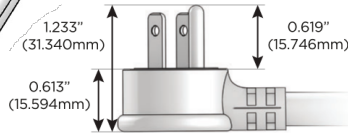

M-POWER-3T

AC POWER & DATA CONNECTIVITY SOLUTION

M-POWER-3TW-ASX-BZ5AAB

Specs:

Modules/Ports:

- A** Tamper Resistant AC Receptacle
- S** USB-C (25W High Speed Charging Port)
- X** Switched AC

Distributed by