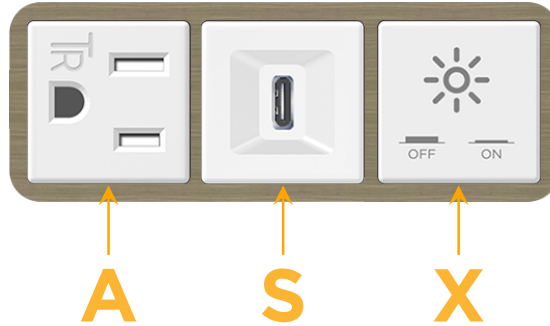

Bezel Finish: **ANTIQUED ARCHITECTURAL BRONZE (ABS)**

Custom Finishes Available M-POWER-3TW-ASX-BZ5AAB

Features:

Module/Port Options:

- A** Tamper Resistant AC Receptacle
- E** USB-A & USB-C (20W)
- M** Double USB-A (Fast Charging Ports - 18W)
- H** HDMI
- 6** CAT 6
- 12** RJ 12
- X** Switched AC
- Y** 3-Way Switch (Low Voltage)
- V** USB-C (45W High Speed Charging Port)
- S** USB-C (25W High Speed Charging Port)
- R** Switched AC (Rocker Switch)
- D** Dimmer Switch

Plug:

Supplied with Low Profile Flat 45° Angle 120 VAC Plug

Optional Standard Straight 120 VAC Plug

Optional Straight 120 VAC Pass-through Plug

- CLEAN, COMPACT DESIGN
- STREAMLINED
- LOW PROFILE
- SIDE-EXITING CORDS
- PLUG & PLAY
- 6' AC CORD & PLUG (FLAT PLUG STANDARD)
- CUSTOMIZABLE CONFIGURATIONS AND FINISHES
- UL LISTED FOR MOUNTING IN FURNITURE
- 15A

M-POWER-3T

AC POWER & DATA CONNECTIVITY SOLUTION

M-POWER-3TW-ASX-BZ5AAB

Specs:

Modules/Ports:

- A** Tamper Resistant AC Receptacle
- S** USB-C (25W High Speed Charging Port)
- X** Switched AC

Distributed by