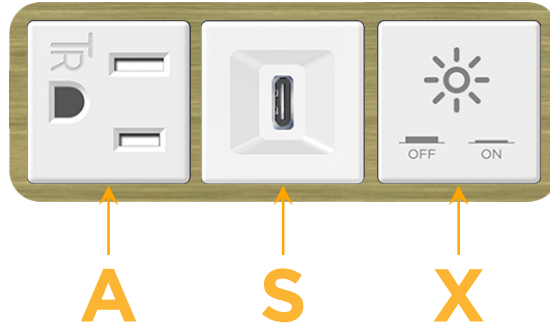

M-POWER-3T

AC POWER & DATA CONNECTIVITY SOLUTION

M-POWER-3TW-ASX-BRAAB

Distributed by

Mormax Company, Inc.

8 Westchester Plaza

Elmsford, NY 10523

914-699-0101

sales@mormax.com

mormax.com

Metro Light & Power's line of power & data solutions offers sophisticated design elements combined with greater ease of installation. Streamlined and low-profile, enhanced by side-exiting cords, our outlets advance the industry with their cutting edge look and feel. We believe flexibility is key, and we provide a variety of mounting options, including the ability to mount in limited spaces. Our outlets are available in many finishes and configurations, in addition to a custom color and finish capability for our clients.

Bezel Finish: **BRASS ANTIQUED (ABS)**

Custom Finishes Available M-POWER-3TW-ASX-BRAAB

Features:

Module/Port Options:

- **A** Tamper Resistant AC Receptacle
- **E** USB-A & USB-C (20W)
- **M** Double USB-A (Fast Charging Ports - 18W)
- **H** HDMI
- **6** CAT 6
- **12** RJ 12
- **X** Switched AC
- **Y** 3-Way Switch (Low Voltage)
- **V** USB-C (45W High Speed Charging Port)
- **S** USB-C (25W High Speed Charging Port)
- **R** Switched AC (Rocker Switch)
- **D** Dimmer Switch

Plug:

Supplied with Low Profile Flat 45° Angle 120 VAC Plug

Optional Standard Straight 120 VAC Plug

Optional Straight 120 VAC Pass-through Plug

- CLEAN, COMPACT DESIGN
- STREAMLINED
- LOW PROFILE
- SIDE-EXITING CORDS
- PLUG & PLAY
- 6' AC CORD & PLUG (FLAT PLUG STANDARD)
- CUSTOMIZABLE CONFIGURATIONS AND FINISHES
- UL LISTED FOR MOUNTING IN FURNITURE
- 15A