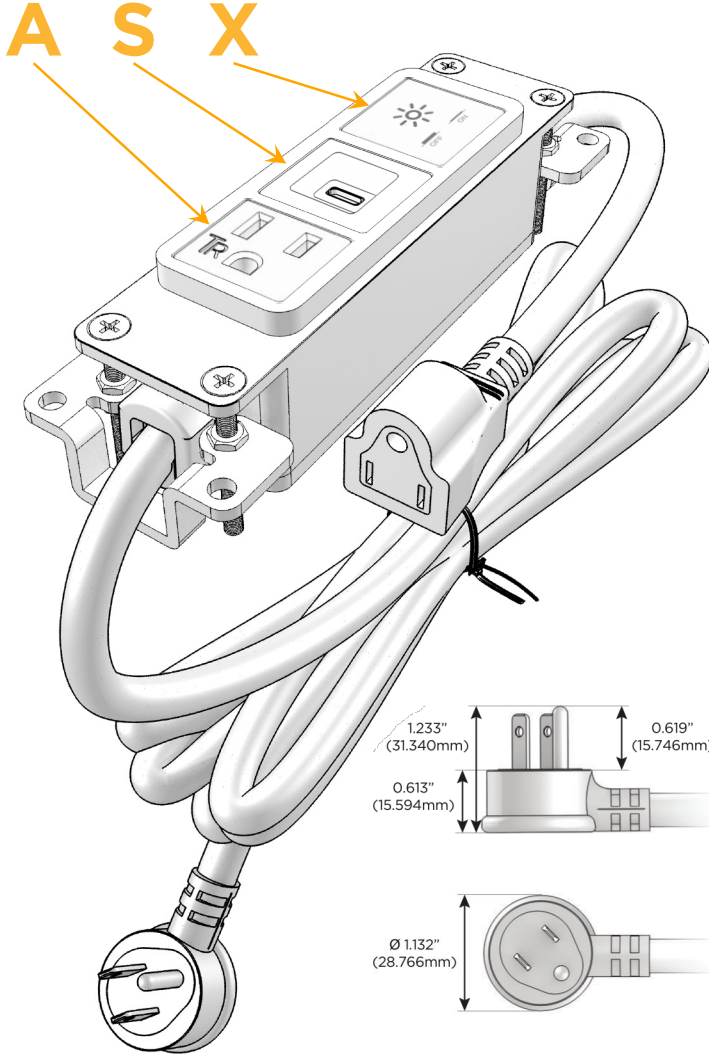

### Module/Port Options:

- A** Tamper Resistant AC Receptacle
- E** USB-A & USB-C (20W)
- M** Double USB-A (Fast Charging Ports - 18W)
- H** HDMI
- 6** CAT 6
- 12** RJ 12
- X** Switched AC
- Y** 3-Way Switch (Low Voltage)
- V** USB-C (45W High Speed Charging Port)
- S** USB-C (25W High Speed Charging Port)
- R** Switched AC (Rocker Switch)
- D** Dimmer Switch

### Plug:

Supplied with Low Profile Flat 45° Angle 120 VAC Plug

Optional Standard Straight 120 VAC Plug

Optional Straight 120 VAC Pass-through Plug

- CLEAN, COMPACT DESIGN
- STREAMLINED
- LOW PROFILE
- SIDE-EXITING CORDS
- PLUG & PLAY
- 6' AC CORD & PLUG (FLAT PLUG STANDARD)
- CUSTOMIZABLE CONFIGURATIONS AND FINISHES
- UL LISTED FOR MOUNTING IN FURNITURE
- 15A

## AC POWER & DATA CONNECTIVITY SOLUTION

M-POWER-3TW-ASX-BRAAB

Specs:

### Modules/Ports:

- A** Tamper Resistant AC Receptacle
- S** USB-C (25W High Speed Charging Port)
- X** Switched AC

TOP

Distributed by

Mormax Company, Inc.

8 Westchester Plaza

Elmsford, NY 10523

914-699-0101