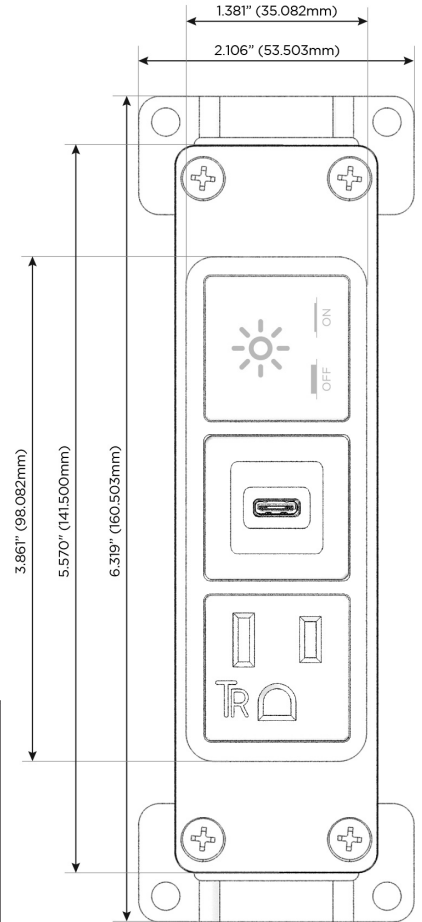

### Module/Port Options:

- A** Tamper Resistant AC Receptacle
- E** USB-A & USB-C (20W)
- M** Double USB-A (Fast Charging Ports - 18W)
- H** HDMI
- 6** CAT 6
- 12** RJ 12
- X** Switched AC
- Y** 3-Way Switch (Low Voltage)
- V** USB-C (45W High Speed Charging Port)
- S** USB-C (25W High Speed Charging Port)
- R** Switched AC (Rocker Switch)
- D** Dimmer Switch

### Plug:

Supplied with Low Profile Flat 45° Angle 120 VAC Plug

Optional Standard Straight 120 VAC Plug

Optional Straight 120 VAC Pass-through Plug

- CLEAN, COMPACT DESIGN
- STREAMLINED
- LOW PROFILE
- SIDE-EXITING CORDS
- PLUG & PLAY
- 6' AC CORD & PLUG (FLAT PLUG STANDARD)
- CUSTOMIZABLE CONFIGURATIONS AND FINISHES
- UL LISTED FOR MOUNTING IN FURNITURE
- 15A

## AC POWER & DATA CONNECTIVITY SOLUTION

M-POWER-3TW-ASX-BRAAB

Specs:

### Modules/Ports:

- A** Tamper Resistant AC Receptacle
- S** USB-C (25W High Speed Charging Port)
- X** Switched AC

TOP

Distributed by

Mormax Company, Inc.

8 Westchester Plaza

Elmsford, NY 10523

914-699-0101