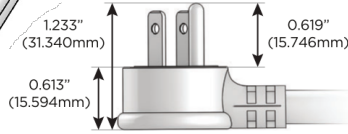

M-POWER-3T

AC POWER & DATA CONNECTIVITY SOLUTION

M-POWER-3TW-ASX-BRAAB

Specs:

Modules/Ports:

- **A** Tamper Resistant AC Receptacle
- **S** USB-C (25W High Speed Charging Port)
- **X** Switched AC