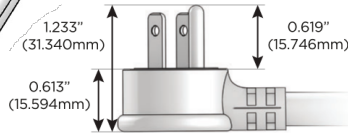

### Plug:

Supplied with Low Profile Flat 45° Angle 120 VAC Plug

Optional Standard Straight 120 VAC Plug

Optional Straight 120 VAC Pass-through Plug

- CLEAN, COMPACT DESIGN
- STREAMLINED
- LOW PROFILE
- SIDE-EXITING CORDS
- PLUG & PLAY
- 6' AC CORD & PLUG (FLAT PLUG STANDARD)
- CUSTOMIZABLE CONFIGURATIONS AND FINISHES
- UL LISTED FOR MOUNTING IN FURNITURE
- 15A

# M-POWER-3T

AC POWER & DATA CONNECTIVITY SOLUTION

M-POWER-3TW-ASR-WAB

Specs:

**Modules/Ports:**

- A** Tamper Resistant AC Receptacle
- S** USB-C (25W High Speed Charging Port)
- R** Switched AC (Rocker Switch)