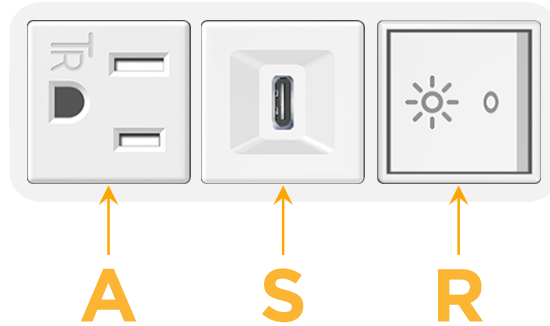

M-POWER-3T

AC POWER & DATA CONNECTIVITY SOLUTION

M-POWER-3TW-ASR-WAB

Distributed by

Mormax Company, Inc.

8 Westchester Plaza

Elmsford, NY 10523

914-699-0101

sales@mormax.com

mormax.com

Metro Light & Power's line of power & data solutions offers sophisticated design elements combined with greater ease of installation. Streamlined and low-profile, enhanced by side-exiting cords, our outlets advance the industry with their cutting edge look and feel. We believe flexibility is key, and we provide a variety of mounting options, including the ability to mount in limited spaces. Our outlets are available in many finishes and configurations, in addition to a custom color and finish capability for our clients.

Bezel Finish: **WHITE (ABS)**

Custom Finishes Available M-POWER-3TW-ASR-WAB

Features:

Module/Port Options:

- **A** Tamper Resistant AC Receptacle
- **E** USB-A & USB-C (20W)
- **M** Double USB-A (Fast Charging Ports - 18W)
- **H** HDMI
- **6** CAT 6
- **12** RJ 12
- **X** Switched AC
- **Y** 3-Way Switch (Low Voltage)
- **V** USB-C (45W High Speed Charging Port)
- **S** USB-C (25W High Speed Charging Port)
- **R** Switched AC (Rocker Switch)
- **D** Dimmer Switch

Plug:

Supplied with Low Profile Flat 45° Angle 120 VAC Plug

Optional Standard Straight 120 VAC Plug

Optional Straight 120 VAC Pass-through Plug

- CLEAN, COMPACT DESIGN
- STREAMLINED
- LOW PROFILE
- SIDE-EXITING CORDS
- PLUG & PLAY
- 6' AC CORD & PLUG (FLAT PLUG STANDARD)
- CUSTOMIZABLE CONFIGURATIONS AND FINISHES
- UL LISTED FOR MOUNTING IN FURNITURE
- 15A