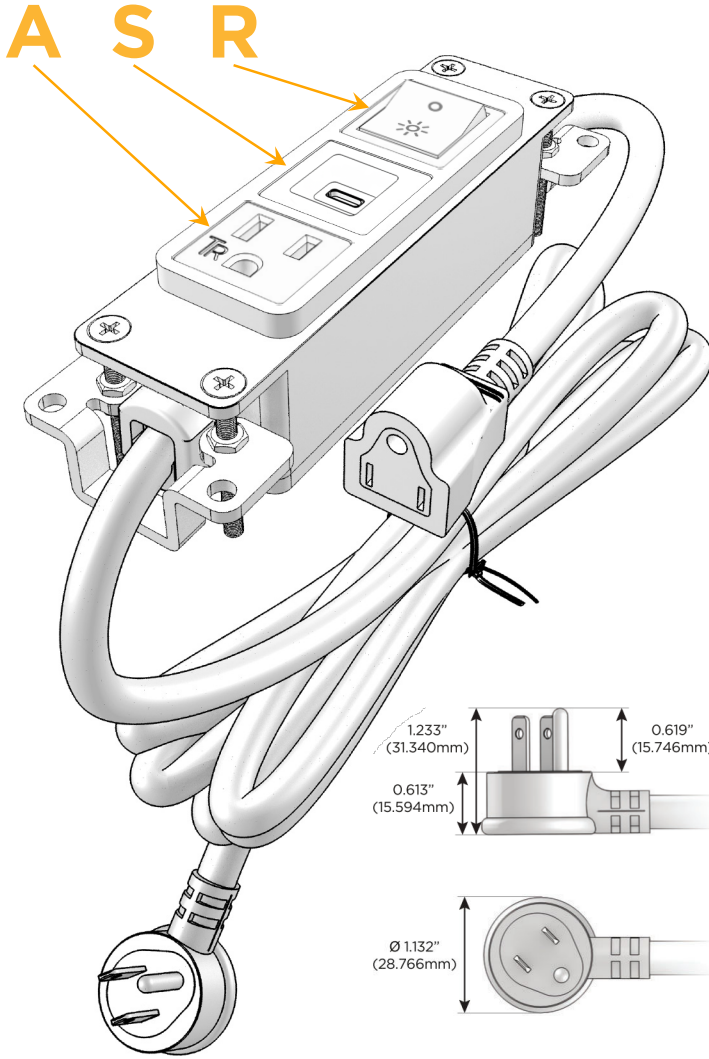

### Module/Port Options:

- A** Tamper Resistant AC Receptacle
- E** USB-A & USB-C (20W)
- M** Double USB-A (Fast Charging Ports - 18W)
- H** HDMI
- 6** CAT 6
- 12** RJ 12
- X** Switched AC
- Y** 3-Way Switch (Low Voltage)
- V** USB-C (45W High Speed Charging Port)
- S** USB-C (25W High Speed Charging Port)
- R** Switched AC (Rocker Switch)
- D** Dimmer Switch

### Plug:

Supplied with Low Profile Flat 45° Angle 120 VAC Plug

Optional Standard Straight 120 VAC Plug

Optional Straight 120 VAC Pass-through Plug

- CLEAN, COMPACT DESIGN
- STREAMLINED
- LOW PROFILE
- SIDE-EXITING CORDS
- PLUG & PLAY
- 6' AC CORD & PLUG (FLAT PLUG STANDARD)
- CUSTOMIZABLE CONFIGURATIONS AND FINISHES
- UL LISTED FOR MOUNTING IN FURNITURE
- 15A

# M-POWER-3T

AC POWER & DATA CONNECTIVITY SOLUTION

M-POWER-3TW-ASR-WAB

Specs:

**Modules/Ports:**

- A** Tamper Resistant AC Receptacle
- S** USB-C (25W High Speed Charging Port)
- R** Switched AC (Rocker Switch)