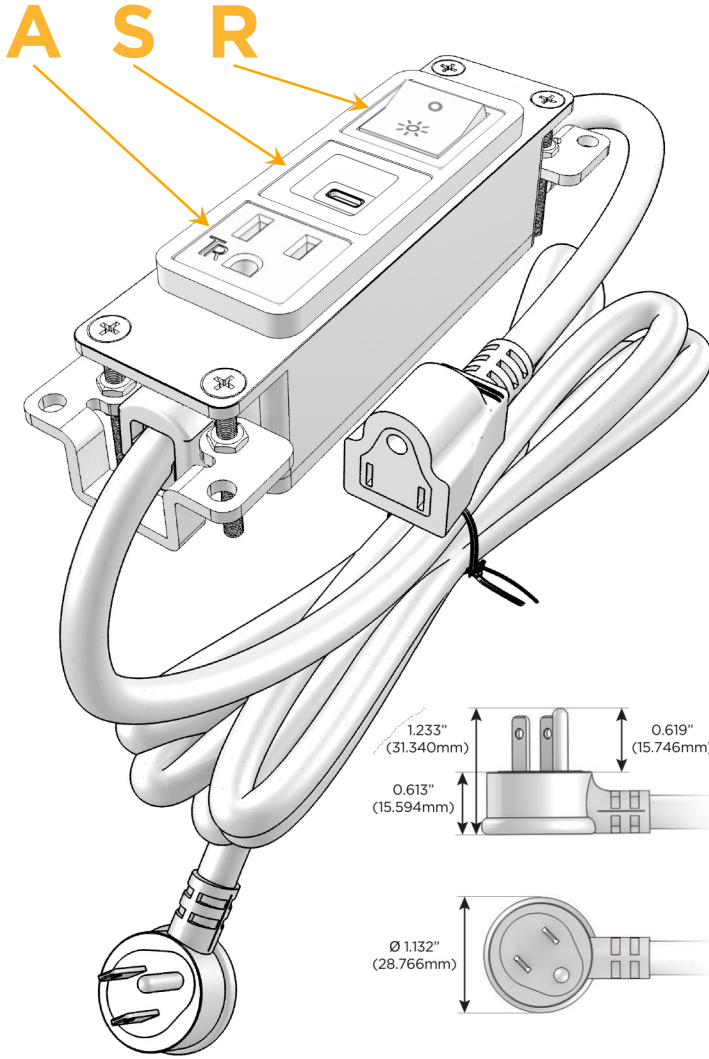

### Module/Port Options:

- A** Tamper Resistant AC Receptacle
- E** USB-A & USB-C (20W)
- M** Double USB-A (Fast Charging Ports - 18W)
- H** HDMI
- 6** CAT 6
- 12** RJ 12
- X** Switched AC
- Y** 3-Way Switch (Low Voltage)
- V** USB-C (45W High Speed Charging Port)
- S** USB-C (25W High Speed Charging Port)
- R** Switched AC (Rocker Switch)
- D** Dimmer Switch

### Plug:

Supplied with Low Profile Flat 45° Angle 120 VAC Plug

Optional Standard Straight 120 VAC Plug

Optional Straight 120 VAC Pass-through Plug

- CLEAN, COMPACT DESIGN
- STREAMLINED
- LOW PROFILE
- SIDE-EXITING CORDS
- PLUG & PLAY
- 6' AC CORD & PLUG (FLAT PLUG STANDARD)
- CUSTOMIZABLE CONFIGURATIONS AND FINISHES
- UL LISTED FOR MOUNTING IN FURNITURE
- 15A

# M-POWER-3T

AC POWER & DATA CONNECTIVITY SOLUTION

M-POWER-3TW-ASR-SS8B

Specs:

**Modules/Ports:**

- A** Tamper Resistant AC Receptacle
- S** USB-C (25W High Speed Charging Port)
- R** Switched AC (Rocker Switch)