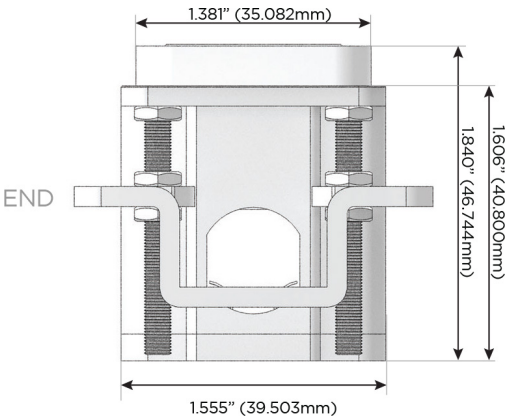

### Plug:

Supplied with Low Profile Flat 45° Angle 120 VAC Plug

Optional Standard Straight 120 VAC Plug

Optional Straight 120 VAC Pass-through Plug

- CLEAN, COMPACT DESIGN
- STREAMLINED
- LOW PROFILE
- SIDE-EXITING CORDS
- PLUG & PLAY
- 6' AC CORD & PLUG (FLAT PLUG STANDARD)
- CUSTOMIZABLE CONFIGURATIONS AND FINISHES
- UL LISTED FOR MOUNTING IN FURNITURE
- 15A

# M-POWER-3T

AC POWER & DATA CONNECTIVITY SOLUTION

M-POWER-3TW-ASR-SS8B

Specs:

**Modules/Ports:**

- A** Tamper Resistant AC Receptacle
- S** USB-C (25W High Speed Charging Port)
- R** Switched AC (Rocker Switch)