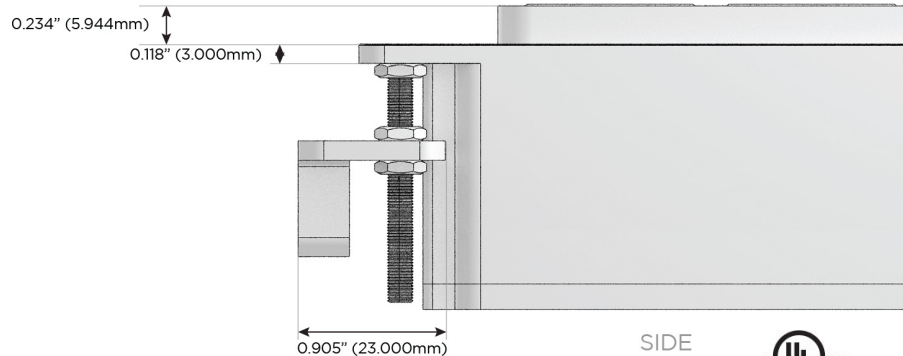

### Plug:

Supplied with Low Profile Flat 45° Angle 120 VAC Plug

Optional Standard Straight 120 VAC Plug

Optional Straight 120 VAC Pass-through Plug

- CLEAN, COMPACT DESIGN
- STREAMLINED
- LOW PROFILE
- SIDE-EXITING CORDS
- PLUG & PLAY
- 6' AC CORD & PLUG (FLAT PLUG STANDARD)
- CUSTOMIZABLE CONFIGURATIONS AND FINISHES
- UL LISTED FOR MOUNTING IN FURNITURE
- 15A

# M-POWER-3T

AC POWER & DATA CONNECTIVITY SOLUTION

M-POWER-3TW-ASR-SS8B

Specs:

**Modules/Ports:**

- A** Tamper Resistant AC Receptacle
- S** USB-C (25W High Speed Charging Port)
- R** Switched AC (Rocker Switch)