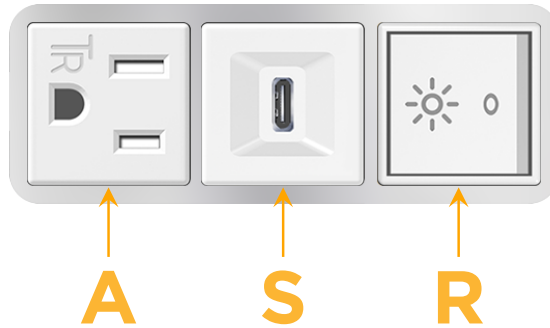

M-POWER-3T

AC POWER & DATA CONNECTIVITY SOLUTION

M-POWER-3TW-ASR-SS8B

Distributed by

Mormax Company, Inc.

8 Westchester Plaza

Elmsford, NY 10523

914-699-0101

sales@mormax.com

mormax.com

Metro Light & Power's line of power & data solutions offers sophisticated design elements combined with greater ease of installation. Streamlined and low-profile, enhanced by side-exiting cords, our outlets advance the industry with their cutting edge look and feel. We believe flexibility is key, and we provide a variety of mounting options, including the ability to mount in limited spaces. Our outlets are available in many finishes and configurations, in addition to a custom color and finish capability for our clients.

Bezel Finish: **STAINLESS STEEL MIRROR FINISH**

Custom Finishes Available M-POWER-3TW-ASR-SS8B

Features:

Module/Port Options:

- **A** Tamper Resistant AC Receptacle
- **E** USB-A & USB-C (20W)
- **M** Double USB-A (Fast Charging Ports - 18W)
- **H** HDMI
- **6** CAT 6
- **12** RJ 12
- **X** Switched AC
- **Y** 3-Way Switch (Low Voltage)
- **V** USB-C (45W High Speed Charging Port)
- **S** USB-C (25W High Speed Charging Port)
- **R** Switched AC (Rocker Switch)
- **D** Dimmer Switch

Plug:

Supplied with Low Profile Flat 45° Angle 120 VAC Plug

Optional Standard Straight 120 VAC Plug

Optional Straight 120 VAC Pass-through Plug

- CLEAN, COMPACT DESIGN
- STREAMLINED
- LOW PROFILE
- SIDE-EXITING CORDS
- PLUG & PLAY
- 6' AC CORD & PLUG (FLAT PLUG STANDARD)
- CUSTOMIZABLE CONFIGURATIONS AND FINISHES
- UL LISTED FOR MOUNTING IN FURNITURE
- 15A