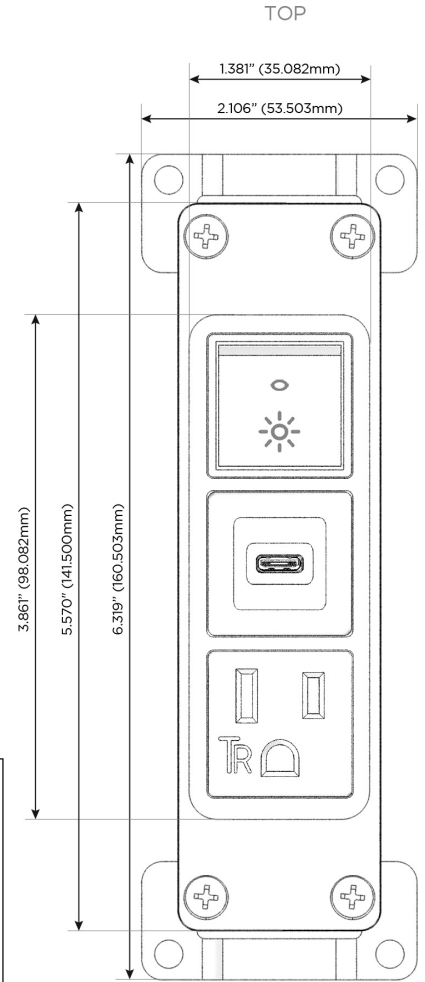

### Module/Port Options:

- A** Tamper Resistant AC Receptacle
- E** USB-A & USB-C (20W)
- M** Double USB-A (Fast Charging Ports - 18W)
- H** HDMI
- 6** CAT 6
- 12** RJ 12
- X** Switched AC
- Y** 3-Way Switch (Low Voltage)
- V** USB-C (45W High Speed Charging Port)
- S** USB-C (25W High Speed Charging Port)
- R** Switched AC (Rocker Switch)
- D** Dimmer Switch

### Plug:

Supplied with Low Profile Flat 45° Angle 120 VAC Plug

Optional Standard Straight 120 VAC Plug

Optional Straight 120 VAC Pass-through Plug

- CLEAN, COMPACT DESIGN
- STREAMLINED
- LOW PROFILE
- SIDE-EXITING CORDS
- PLUG & PLAY
- 6' AC CORD & PLUG (FLAT PLUG STANDARD)
- CUSTOMIZABLE CONFIGURATIONS AND FINISHES
- UL LISTED FOR MOUNTING IN FURNITURE
- 15A

# M-POWER-3T

AC POWER & DATA CONNECTIVITY SOLUTION

M-POWER-3TW-ASR-SS8B

Specs:

**Modules/Ports:**

- A** Tamper Resistant AC Receptacle
- S** USB-C (25W High Speed Charging Port)
- R** Switched AC (Rocker Switch)