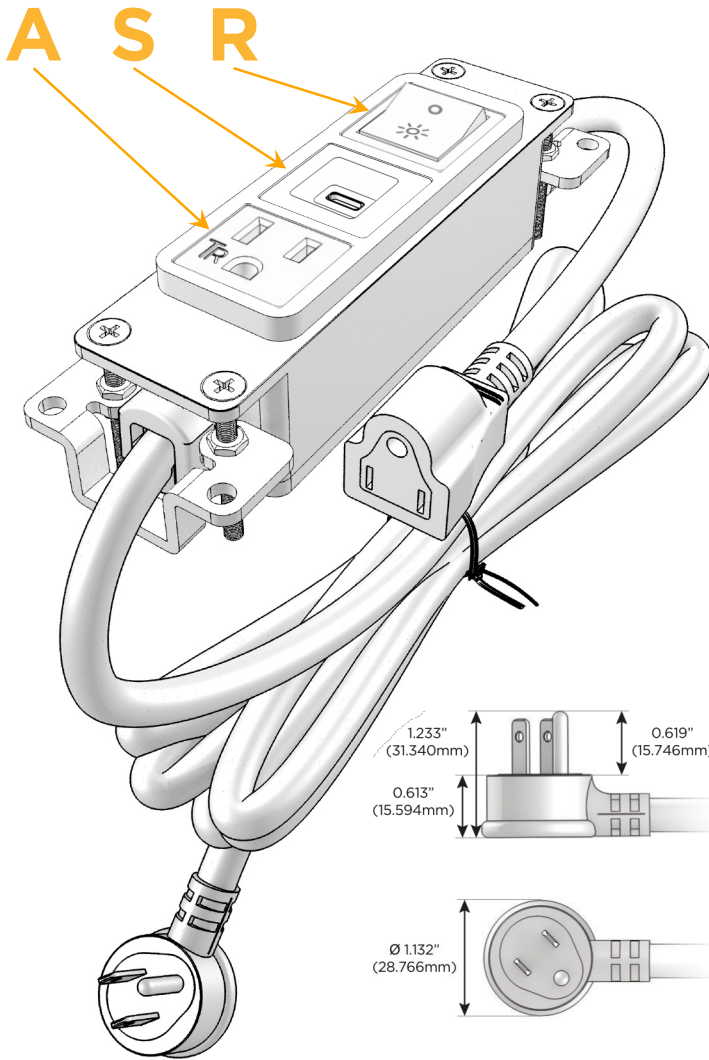

M-POWER-3T

AC POWER & DATA CONNECTIVITY SOLUTION

M-POWER-3TW-ASR-SAB

Specs:

Modules/Ports:

- **A** Tamper Resistant AC Receptacle
- **S** USB-C (25W High Speed Charging Port)
- **R** Switched AC (Rocker Switch)

Distributed by

Mormax Company, Inc.

8 Westchester Plaza

Elmsford, NY 10523

914-699-0101

sales@mormax.com

mormax.com