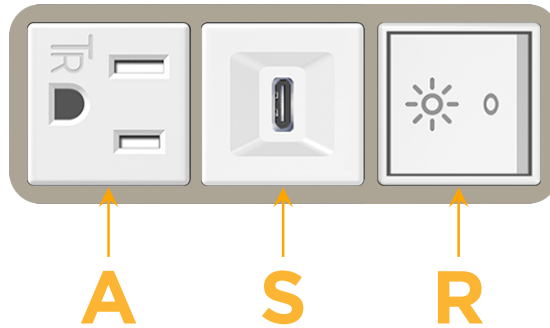

M-POWER-3T

AC POWER & DATA CONNECTIVITY SOLUTION

M-POWER-3TW-ASR-SAB

Distributed by

Mormax Company, Inc.

8 Westchester Plaza

Elmsford, NY 10523

914-699-0101

sales@mormax.com

mormax.com

Metro Light & Power's line of power & data solutions offers sophisticated design elements combined with greater ease of installation. Streamlined and low-profile, enhanced by side-exiting cords, our outlets advance the industry with their cutting edge look and feel. We believe flexibility is key, and we provide a variety of mounting options, including the ability to mount in limited spaces. Our outlets are available in many finishes and configurations, in addition to a custom color and finish capability for our clients.

Bezel Finish: **SATIN NICKEL (ABS)**

Custom Finishes Available M-POWER-3TW-ASR-SAB

Features:

Module/Port Options:

- **A** Tamper Resistant AC Receptacle
- **E** USB-A & USB-C (20W)
- **M** Double USB-A (Fast Charging Ports - 18W)
- **H** HDMI
- **6** CAT 6
- **12** RJ 12
- **X** Switched AC
- **Y** 3-Way Switch (Low Voltage)
- **V** USB-C (45W High Speed Charging Port)
- **S** USB-C (25W High Speed Charging Port)
- **R** Switched AC (Rocker Switch)
- **D** Dimmer Switch

Plug:

Supplied with Low Profile Flat 45° Angle 120 VAC Plug

Optional Standard Straight 120 VAC Plug

Optional Straight 120 VAC Pass-through Plug

- CLEAN, COMPACT DESIGN
- STREAMLINED
- LOW PROFILE
- SIDE-EXITING CORDS
- PLUG & PLAY
- 6' AC CORD & PLUG (FLAT PLUG STANDARD)
- CUSTOMIZABLE CONFIGURATIONS AND FINISHES
- UL LISTED FOR MOUNTING IN FURNITURE
- 15A