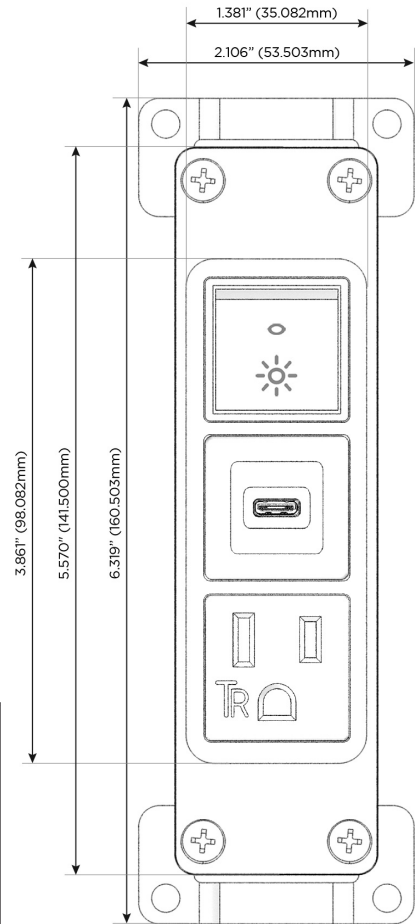

M-POWER-3T

AC POWER & DATA CONNECTIVITY SOLUTION

M-POWER-3TW-ASR-CRAB

Specs:

Modules/Ports:

- **A** Tamper Resistant AC Receptacle
- **S** USB-C (25W High Speed Charging Port)
- **R** Switched AC (Rocker Switch)

TOP

Distributed by

Mormax Company, Inc.

8 Westchester Plaza

Elmsford, NY 10523

914-699-0101

sales@mormax.com

mormax.com