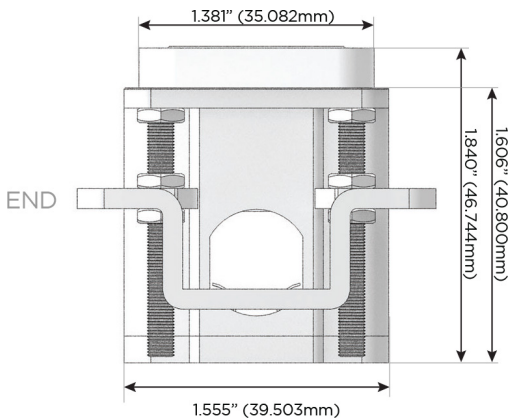

M-POWER-3T

AC POWER & DATA CONNECTIVITY SOLUTION

M-POWER-3TW-ASR-CRAB

Specs:

Modules/Ports:

- **A** Tamper Resistant AC Receptacle
- **S** USB-C (25W High Speed Charging Port)
- **R** Switched AC (Rocker Switch)

TOP

Distributed by

Mormax Company, Inc.

8 Westchester Plaza

Elmsford, NY 10523

914-699-0101

sales@mormax.com

mormax.com