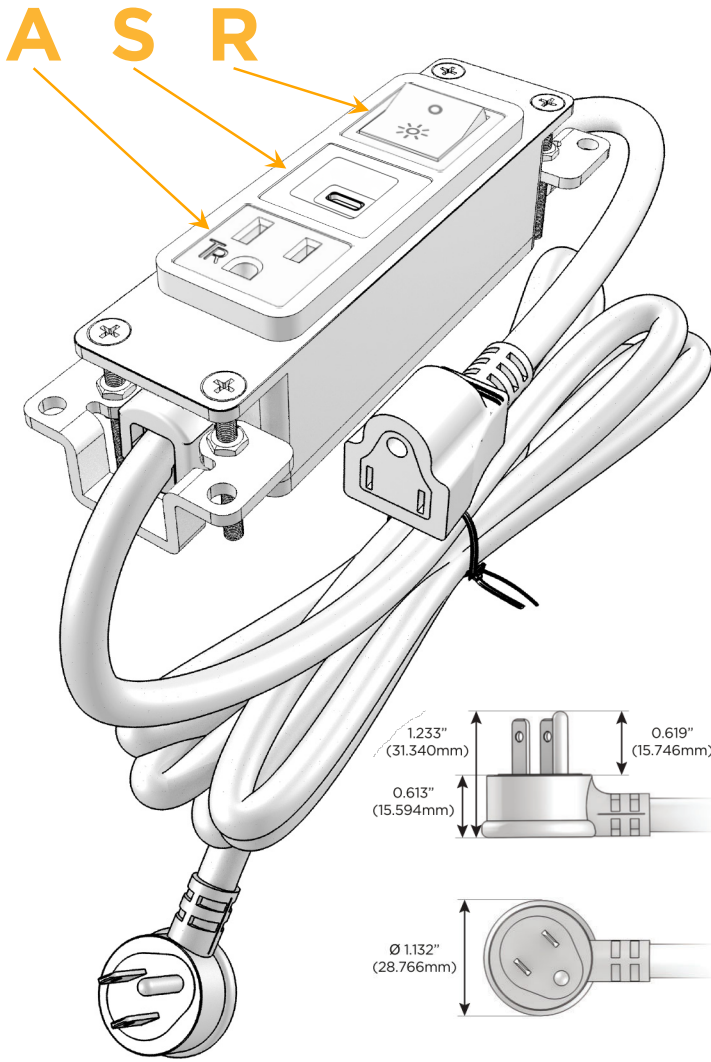

Bezel Finish: **CHROME (ABS)**

Custom Finishes Available M-POWER-3TW-ASR-CRAB

Features:

Module/Port Options:

- A** Tamper Resistant AC Receptacle
- E** USB-A & USB-C (20W)
- M** Double USB-A (Fast Charging Ports - 18W)
- H** HDMI
- 6** CAT 6
- 12** RJ 12
- X** Switched AC
- Y** 3-Way Switch (Low Voltage)
- V** USB-C (45W High Speed Charging Port)
- S** USB-C (25W High Speed Charging Port)
- R** Switched AC (Rocker Switch)
- D** Dimmer Switch

Plug:

Supplied with Low Profile Flat 45° Angle 120 VAC Plug

Optional Standard Straight 120 VAC Plug

Optional Straight 120 VAC Pass-through Plug

- CLEAN, COMPACT DESIGN
- STREAMLINED
- LOW PROFILE
- SIDE-EXITING CORDS
- PLUG & PLAY
- 6' AC CORD & PLUG (FLAT PLUG STANDARD)
- CUSTOMIZABLE CONFIGURATIONS AND FINISHES
- UL LISTED FOR MOUNTING IN FURNITURE
- 15A

M-POWER-3T

AC POWER & DATA CONNECTIVITY SOLUTION

M-POWER-3TW-ASR-CRAB

Specs:

Modules/Ports:

- A** Tamper Resistant AC Receptacle
- S** USB-C (25W High Speed Charging Port)
- R** Switched AC (Rocker Switch)