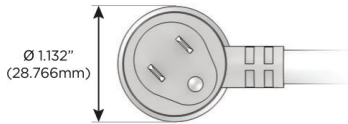

Plug:

Supplied with Low Profile Flat 45° Angle 120 VAC Plug

Optional Standard Straight 120 VAC Plug

Optional Straight 120 VAC Pass-through Plug

- CLEAN, COMPACT DESIGN
- STREAMLINED
- LOW PROFILE
- SIDE-EXITING CORDS
- PLUG & PLAY
- 6' AC CORD & PLUG (FLAT PLUG STANDARD)
- CUSTOMIZABLE CONFIGURATIONS AND FINISHES
- UL LISTED FOR MOUNTING IN FURNITURE
- 15A

M-POWER-3T

AC POWER & DATA CONNECTIVITY SOLUTION

M-POWER-3TW-ASR-CRAB

Specs:

Modules/Ports:

- A** Tamper Resistant AC Receptacle
- S** USB-C (25W High Speed Charging Port)
- R** Switched AC (Rocker Switch)