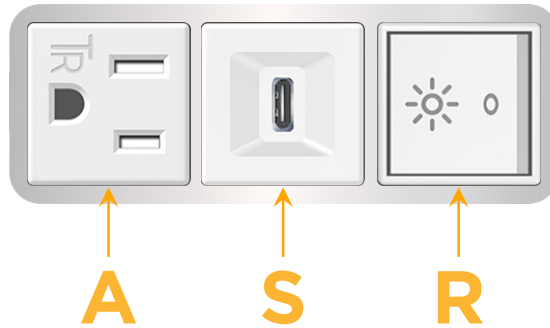

Bezel Finish: **CHROME (ABS)**

Custom Finishes Available M-POWER-3TW-ASR-CRAB

Features:

Module/Port Options:

- A** Tamper Resistant AC Receptacle
- E** USB-A & USB-C (20W)
- M** Double USB-A (Fast Charging Ports - 18W)
- H** HDMI
- 6** CAT 6
- 12** RJ 12
- X** Switched AC
- Y** 3-Way Switch (Low Voltage)
- V** USB-C (45W High Speed Charging Port)
- S** USB-C (25W High Speed Charging Port)
- R** Switched AC (Rocker Switch)
- D** Dimmer Switch

Plug:

Supplied with Low Profile Flat 45° Angle 120 VAC Plug

Optional Standard Straight 120 VAC Plug

Optional Straight 120 VAC Pass-through Plug

- CLEAN, COMPACT DESIGN
- STREAMLINED
- LOW PROFILE
- SIDE-EXITING CORDS
- PLUG & PLAY
- 6' AC CORD & PLUG (FLAT PLUG STANDARD)
- CUSTOMIZABLE CONFIGURATIONS AND FINISHES
- UL LISTED FOR MOUNTING IN FURNITURE
- 15A

M-POWER-3T

AC POWER & DATA CONNECTIVITY SOLUTION

M-POWER-3TW-ASR-CRAB

Specs:

Modules/Ports:

- A** Tamper Resistant AC Receptacle
- S** USB-C (25W High Speed Charging Port)
- R** Switched AC (Rocker Switch)