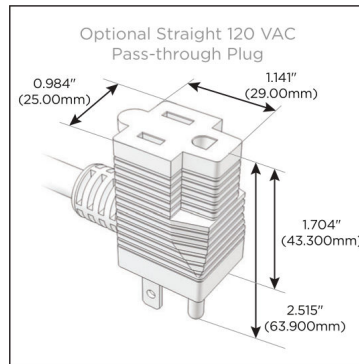

Plug:

Supplied with Low Profile Flat 45° Angle 120 VAC Plug

Optional Standard Straight 120 VAC Plug

Optional Straight 120 VAC Pass-through Plug

- CLEAN, COMPACT DESIGN
- STREAMLINED
- LOW PROFILE
- SIDE-EXITING CORDS
- PLUG & PLAY
- 6' AC CORD & PLUG (FLAT PLUG STANDARD)
- CUSTOMIZABLE CONFIGURATIONS AND FINISHES
- UL LISTED FOR MOUNTING IN FURNITURE
- 15A

M-POWER-3T

AC POWER & DATA CONNECTIVITY SOLUTION

M-POWER-3TW-ASR-CRAB

Specs:

Modules/Ports:

- A** Tamper Resistant AC Receptacle
- S** USB-C (25W High Speed Charging Port)
- R** Switched AC (Rocker Switch)