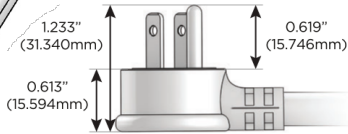

M-POWER-3T

AC POWER & DATA CONNECTIVITY SOLUTION

M-POWER-3TW-ASR-CRAB

Specs:

Modules/Ports:

- A** Tamper Resistant AC Receptacle
- S** USB-C (25W High Speed Charging Port)
- R** Switched AC (Rocker Switch)