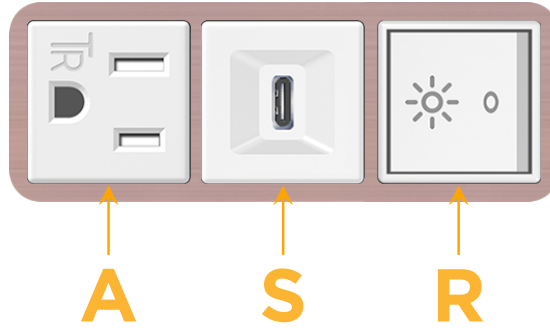

M-POWER-3T

AC POWER & DATA CONNECTIVITY SOLUTION

M-POWER-3TW-ASR-CHAB

Distributed by

Mormax Company, Inc.

8 Westchester Plaza

Elmsford, NY 10523

914-699-0101

sales@mormax.com

mormax.com

Metro Light & Power's line of power & data solutions offers sophisticated design elements combined with greater ease of installation. Streamlined and low-profile, enhanced by side-exiting cords, our outlets advance the industry with their cutting edge look and feel. We believe flexibility is key, and we provide a variety of mounting options, including the ability to mount in limited spaces. Our outlets are available in many finishes and configurations, in addition to a custom color and finish capability for our clients.

Bezel Finish: **CHAMPAGNE (ABS)**

Custom Finishes Available M-POWER-3TW-ASR-CHAB

Features:

Module/Port Options:

- **A** Tamper Resistant AC Receptacle
- **E** USB-A & USB-C (20W)
- **M** Double USB-A (Fast Charging Ports - 18W)
- **H** HDMI
- **6** CAT 6
- **12** RJ 12
- **X** Switched AC
- **Y** 3-Way Switch (Low Voltage)
- **V** USB-C (45W High Speed Charging Port)
- **S** USB-C (25W High Speed Charging Port)
- **R** Switched AC (Rocker Switch)
- **D** Dimmer Switch

Plug:

Supplied with Low Profile Flat 45° Angle 120 VAC Plug

Optional Standard Straight 120 VAC Plug

Optional Straight 120 VAC Pass-through Plug

- CLEAN, COMPACT DESIGN
- STREAMLINED
- LOW PROFILE
- SIDE-EXITING CORDS
- PLUG & PLAY
- 6' AC CORD & PLUG (FLAT PLUG STANDARD)
- CUSTOMIZABLE CONFIGURATIONS AND FINISHES
- UL LISTED FOR MOUNTING IN FURNITURE
- 15A