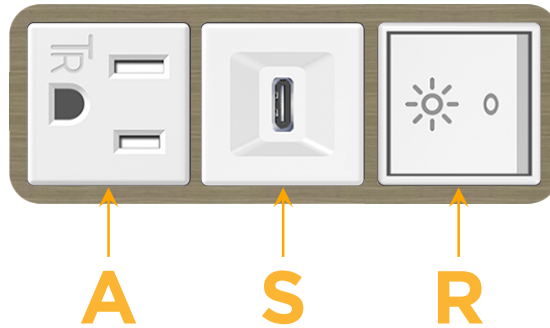

M-POWER-3T

AC POWER & DATA CONNECTIVITY SOLUTION

M-POWER-3TW-ASR-BZ5AAB

Distributed by

Mormax Company, Inc.

8 Westchester Plaza

Elmsford, NY 10523

914-699-0101

sales@mormax.com

mormax.com

Metro Light & Power's line of power & data solutions offers sophisticated design elements combined with greater ease of installation. Streamlined and low-profile, enhanced by side-exiting cords, our outlets advance the industry with their cutting edge look and feel. We believe flexibility is key, and we provide a variety of mounting options, including the ability to mount in limited spaces. Our outlets are available in many finishes and configurations, in addition to a custom color and finish capability for our clients.

Bezel Finish: **ANTIQUED ARCHITECTURAL BRONZE (ABS)**

Custom Finishes Available M-POWER-3TW-ASR-BZ5AAB

Features:

Module/Port Options:

- **A** Tamper Resistant AC Receptacle
- **E** USB-A & USB-C (20W)
- **M** Double USB-A (Fast Charging Ports - 18W)
- **H** HDMI
- **6** CAT 6
- **12** RJ 12
- **X** Switched AC
- **Y** 3-Way Switch (Low Voltage)
- **V** USB-C (45W High Speed Charging Port)
- **S** USB-C (25W High Speed Charging Port)
- **R** Switched AC (Rocker Switch)
- **D** Dimmer Switch

Plug:

Supplied with Low Profile Flat 45° Angle 120 VAC Plug

Optional Standard Straight 120 VAC Plug

Optional Straight 120 VAC Pass-through Plug

- CLEAN, COMPACT DESIGN
- STREAMLINED
- LOW PROFILE
- SIDE-EXITING CORDS
- PLUG & PLAY
- 6' AC CORD & PLUG (FLAT PLUG STANDARD)
- CUSTOMIZABLE CONFIGURATIONS AND FINISHES
- UL LISTED FOR MOUNTING IN FURNITURE
- 15A