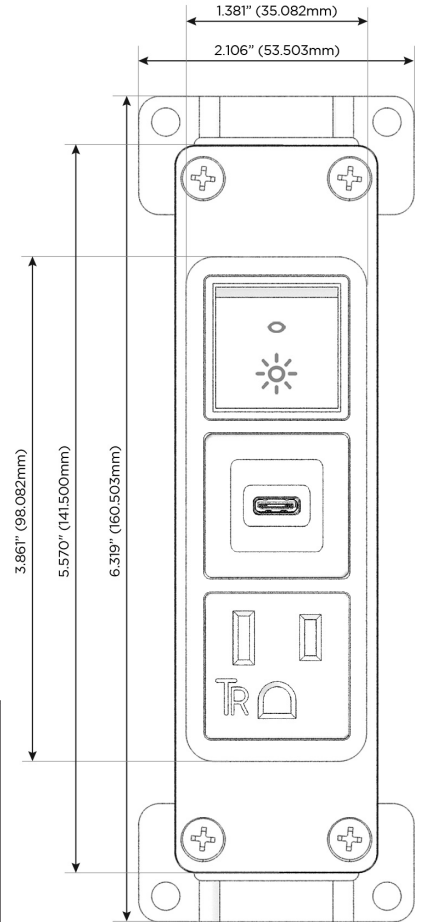

### Module/Port Options:

- A** Tamper Resistant AC Receptacle
- E** USB-A & USB-C (20W)
- M** Double USB-A (Fast Charging Ports - 18W)
- H** HDMI
- 6** CAT 6
- 12** RJ 12
- X** Switched AC
- Y** 3-Way Switch (Low Voltage)
- V** USB-C (45W High Speed Charging Port)
- S** USB-C (25W High Speed Charging Port)
- R** Switched AC (Rocker Switch)
- D** Dimmer Switch

### Plug:

Supplied with Low Profile Flat 45° Angle 120 VAC Plug

Optional Standard Straight 120 VAC Plug

Optional Straight 120 VAC Pass-through Plug

- CLEAN, COMPACT DESIGN
- STREAMLINED
- LOW PROFILE
- SIDE-EXITING CORDS
- PLUG & PLAY
- 6' AC CORD & PLUG (FLAT PLUG STANDARD)
- CUSTOMIZABLE CONFIGURATIONS AND FINISHES
- UL LISTED FOR MOUNTING IN FURNITURE
- 15A

## AC POWER & DATA CONNECTIVITY SOLUTION

M-POWER-3TW-ASR-BZ5AAB

Specs:

### Modules/Ports:

- A** Tamper Resistant AC Receptacle
- S** USB-C (25W High Speed Charging Port)
- R** Switched AC (Rocker Switch)

TOP

Distributed by

Mormax Company, Inc.

8 Westchester Plaza

Elmsford, NY 10523