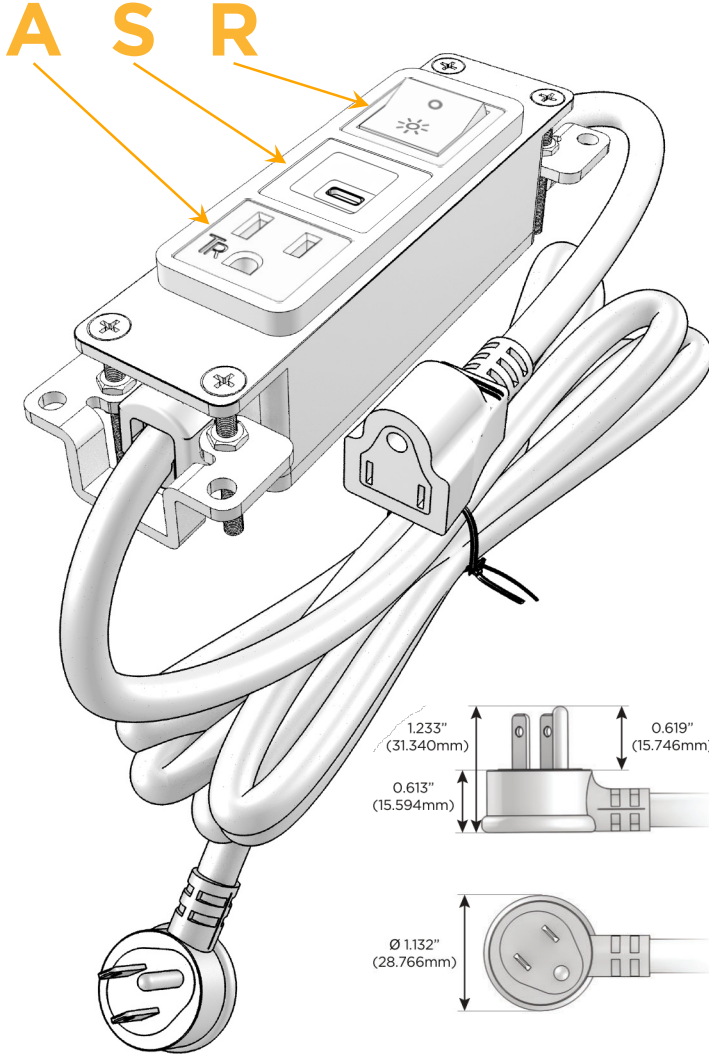

### Module/Port Options:

- A** Tamper Resistant AC Receptacle
- E** USB-A & USB-C (20W)
- M** Double USB-A (Fast Charging Ports - 18W)
- H** HDMI
- 6** CAT 6
- 12** RJ 12
- X** Switched AC
- Y** 3-Way Switch (Low Voltage)
- V** USB-C (45W High Speed Charging Port)
- S** USB-C (25W High Speed Charging Port)
- R** Switched AC (Rocker Switch)
- D** Dimmer Switch

### Plug:

Supplied with Low Profile Flat 45° Angle 120 VAC Plug

Optional Standard Straight 120 VAC Plug

Optional Straight 120 VAC Pass-through Plug

- CLEAN, COMPACT DESIGN
- STREAMLINED
- LOW PROFILE
- SIDE-EXITING CORDS
- PLUG & PLAY
- 6' AC CORD & PLUG (FLAT PLUG STANDARD)
- CUSTOMIZABLE CONFIGURATIONS AND FINISHES
- UL LISTED FOR MOUNTING IN FURNITURE
- 15A

## AC POWER & DATA CONNECTIVITY SOLUTION

M-POWER-3TW-ASR-BZ5AAB

Specs:

### Modules/Ports:

- A** Tamper Resistant AC Receptacle
- S** USB-C (25W High Speed Charging Port)
- R** Switched AC (Rocker Switch)

TOP

Distributed by

Mormax Company, Inc.

8 Westchester Plaza

Elmsford, NY 10523