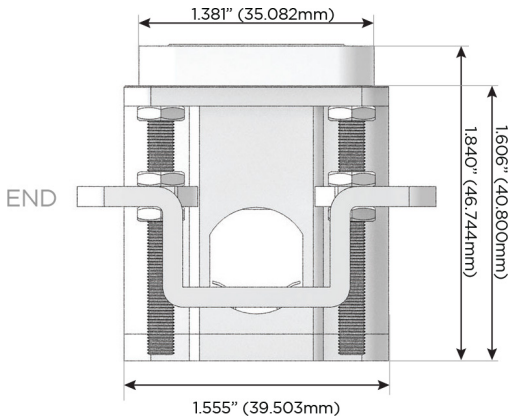

## AC POWER & DATA CONNECTIVITY SOLUTION

M-POWER-3TW-ASR-BZ5AAB

Specs:

### Modules/Ports:

- A** Tamper Resistant AC Receptacle
- S** USB-C (25W High Speed Charging Port)
- R** Switched AC (Rocker Switch)

TOP

Distributed by

Mormax Company, Inc.

8 Westchester Plaza

Elmsford, NY 10523