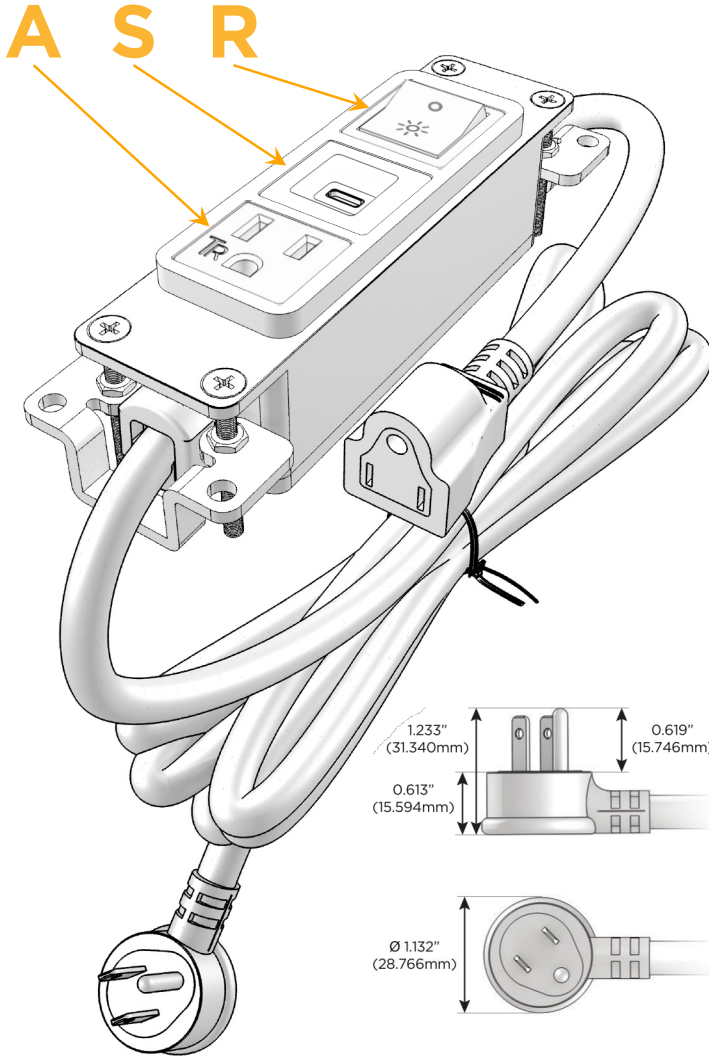

### Module/Port Options:

- A** Tamper Resistant AC Receptacle
- E** USB-A & USB-C (20W)
- M** Double USB-A (Fast Charging Ports - 18W)
- H** HDMI
- 6** CAT 6
- 12** RJ 12
- X** Switched AC
- Y** 3-Way Switch (Low Voltage)
- V** USB-C (45W High Speed Charging Port)
- S** USB-C (25W High Speed Charging Port)
- R** Switched AC (Rocker Switch)
- D** Dimmer Switch

### Plug:

Supplied with Low Profile Flat 45° Angle 120 VAC Plug

Optional Standard Straight 120 VAC Plug

Optional Straight 120 VAC Pass-through Plug

- CLEAN, COMPACT DESIGN
- STREAMLINED
- LOW PROFILE
- SIDE-EXITING CORDS
- PLUG & PLAY
- 6' AC CORD & PLUG (FLAT PLUG STANDARD)
- CUSTOMIZABLE CONFIGURATIONS AND FINISHES
- UL LISTED FOR MOUNTING IN FURNITURE
- 15A

# M-POWER-3T

AC POWER & DATA CONNECTIVITY SOLUTION

M-POWER-3TW-ASR-BRAB

Specs:

**Modules/Ports:**

- A** Tamper Resistant AC Receptacle
- S** USB-C (25W High Speed Charging Port)
- R** Switched AC (Rocker Switch)