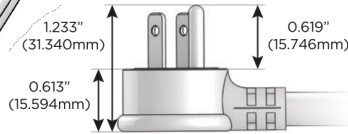

### Plug:

Supplied with Low Profile Flat 45° Angle 120 VAC Plug

Optional Standard Straight 120 VAC Plug

Optional Straight 120 VAC Pass-through Plug

- CLEAN, COMPACT DESIGN
- STREAMLINED
- LOW PROFILE
- SIDE-EXITING CORDS
- PLUG & PLAY
- 6' AC CORD & PLUG (FLAT PLUG STANDARD)
- CUSTOMIZABLE CONFIGURATIONS AND FINISHES
- UL LISTED FOR MOUNTING IN FURNITURE
- 15A

# M-POWER-3T

AC POWER & DATA CONNECTIVITY SOLUTION

M-POWER-3TW-ASR-BRAB

Specs:

**Modules/Ports:**

- A** Tamper Resistant AC Receptacle
- S** USB-C (25W High Speed Charging Port)
- R** Switched AC (Rocker Switch)