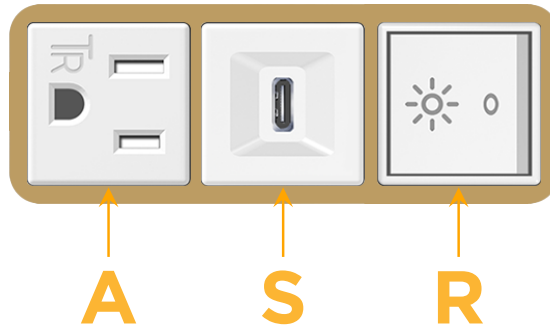

M-POWER-3T

AC POWER & DATA CONNECTIVITY SOLUTION

M-POWER-3TW-ASR-BRAB

Distributed by

Mormax Company, Inc.

8 Westchester Plaza

Elmsford, NY 10523

914-699-0101

sales@mormax.com

mormax.com

Metro Light & Power's line of power & data solutions offers sophisticated design elements combined with greater ease of installation. Streamlined and low-profile, enhanced by side-exiting cords, our outlets advance the industry with their cutting edge look and feel. We believe flexibility is key, and we provide a variety of mounting options, including the ability to mount in limited spaces. Our outlets are available in many finishes and configurations, in addition to a custom color and finish capability for our clients.

Bezel Finish: **BRASS (ABS)**

Custom Finishes Available M-POWER-3TW-ASR-BRAB

Features:

Module/Port Options:

- **A** Tamper Resistant AC Receptacle
- **E** USB-A & USB-C (20W)
- **M** Double USB-A (Fast Charging Ports - 18W)
- **H** HDMI
- **6** CAT 6
- **12** RJ 12
- **X** Switched AC
- **Y** 3-Way Switch (Low Voltage)
- **V** USB-C (45W High Speed Charging Port)
- **S** USB-C (25W High Speed Charging Port)
- **R** Switched AC (Rocker Switch)
- **D** Dimmer Switch

Plug:

Supplied with Low Profile Flat 45° Angle 120 VAC Plug

Optional Standard Straight 120 VAC Plug

Optional Straight 120 VAC Pass-through Plug

- CLEAN, COMPACT DESIGN
- STREAMLINED
- LOW PROFILE
- SIDE-EXITING CORDS
- PLUG & PLAY
- 6' AC CORD & PLUG (FLAT PLUG STANDARD)
- CUSTOMIZABLE CONFIGURATIONS AND FINISHES
- UL LISTED FOR MOUNTING IN FURNITURE
- 15A