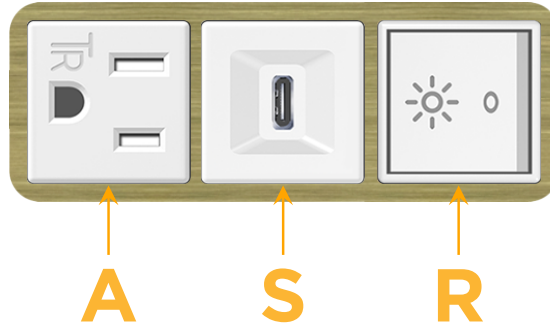

Bezel Finish: **BRASS ANTIQUED (ABS)**

Custom Finishes Available M-POWER-3TW-ASR-BRAAB

Features:

Module/Port Options:

- A** Tamper Resistant AC Receptacle
- E** USB-A & USB-C (20W)
- M** Double USB-A (Fast Charging Ports - 18W)
- H** HDMI
- 6** CAT 6
- 12** RJ 12
- X** Switched AC
- Y** 3-Way Switch (Low Voltage)
- V** USB-C (45W High Speed Charging Port)
- S** USB-C (25W High Speed Charging Port)
- R** Switched AC (Rocker Switch)
- D** Dimmer Switch

Plug:

Supplied with Low Profile Flat 45° Angle 120 VAC Plug

Optional Standard Straight 120 VAC Plug

Optional Straight 120 VAC Pass-through Plug

- CLEAN, COMPACT DESIGN
- STREAMLINED
- LOW PROFILE
- SIDE-EXITING CORDS
- PLUG & PLAY
- 6' AC CORD & PLUG (FLAT PLUG STANDARD)
- CUSTOMIZABLE CONFIGURATIONS AND FINISHES
- UL LISTED FOR MOUNTING IN FURNITURE
- 15A

M-POWER-3T

AC POWER & DATA CONNECTIVITY SOLUTION

M-POWER-3TW-ASR-BRAAB

Specs:

Modules/Ports:

- A** Tamper Resistant AC Receptacle
- S** USB-C (25W High Speed Charging Port)
- R** Switched AC (Rocker Switch)