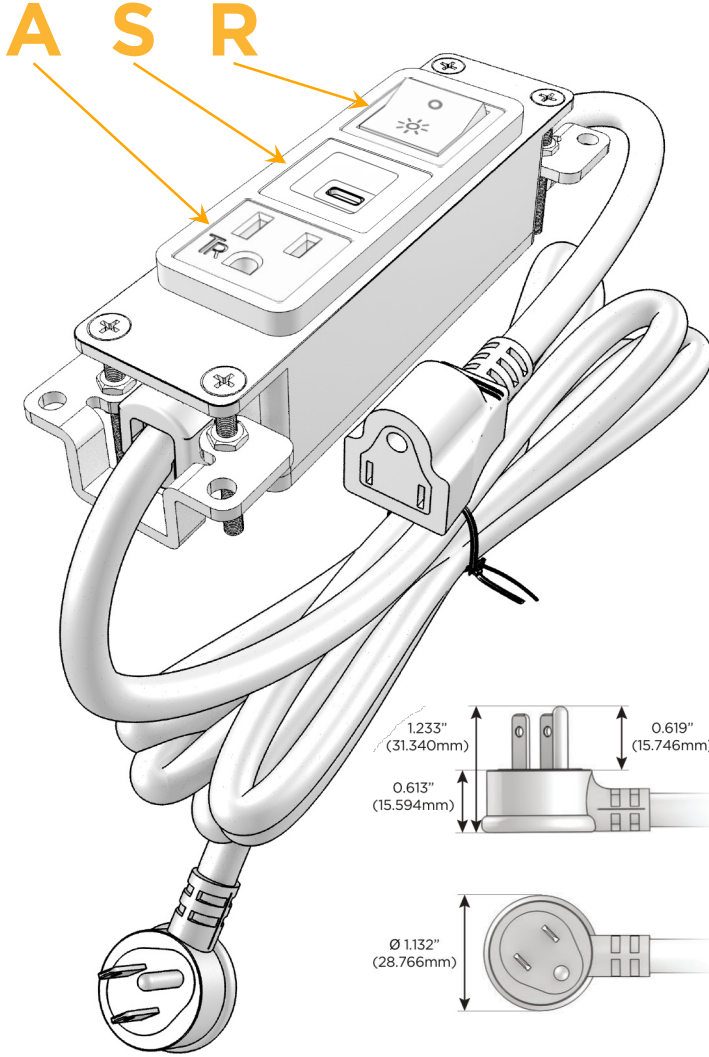

Bezel Finish: **BRASS ANTIQUED (ABS)**

Custom Finishes Available M-POWER-3TW-ASR-BRAAB

Features:

Module/Port Options:

- A** Tamper Resistant AC Receptacle
- E** USB-A & USB-C (20W)
- M** Double USB-A (Fast Charging Ports - 18W)
- H** HDMI
- 6** CAT 6
- 12** RJ 12
- X** Switched AC
- Y** 3-Way Switch (Low Voltage)
- V** USB-C (45W High Speed Charging Port)
- S** USB-C (25W High Speed Charging Port)
- R** Switched AC (Rocker Switch)
- D** Dimmer Switch

Plug:

Supplied with Low Profile Flat 45° Angle 120 VAC Plug

Optional Standard Straight 120 VAC Plug

Optional Straight 120 VAC Pass-through Plug

- CLEAN, COMPACT DESIGN
- STREAMLINED
- LOW PROFILE
- SIDE-EXITING CORDS
- PLUG & PLAY
- 6' AC CORD & PLUG (FLAT PLUG STANDARD)
- CUSTOMIZABLE CONFIGURATIONS AND FINISHES
- UL LISTED FOR MOUNTING IN FURNITURE
- 15A

M-POWER-3T

AC POWER & DATA CONNECTIVITY SOLUTION

M-POWER-3TW-ASR-BRAAB

Specs:

Modules/Ports:

- A** Tamper Resistant AC Receptacle
- S** USB-C (25W High Speed Charging Port)
- R** Switched AC (Rocker Switch)