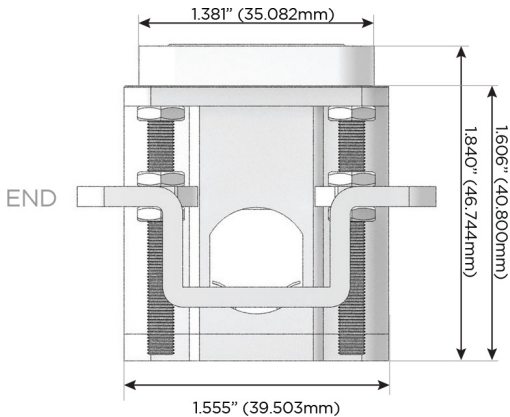

M-POWER-3T

AC POWER & DATA CONNECTIVITY SOLUTION

M-POWER-3TW-ASR-BRAAB

Specs:

Modules/Ports:

- **A** Tamper Resistant AC Receptacle
- **S** USB-C (25W High Speed Charging Port)
- **R** Switched AC (Rocker Switch)

TOP

Distributed by

Mormax Company, Inc.

8 Westchester Plaza

Elmsford, NY 10523

914-699-0101

sales@mormax.com

mormax.com