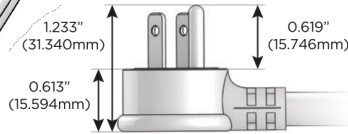

M-POWER-3T

AC POWER & DATA CONNECTIVITY SOLUTION

M-POWER-3TW-ASR-BRAAB

Specs:

Modules/Ports:

- A** Tamper Resistant AC Receptacle
- S** USB-C (25W High Speed Charging Port)
- R** Switched AC (Rocker Switch)