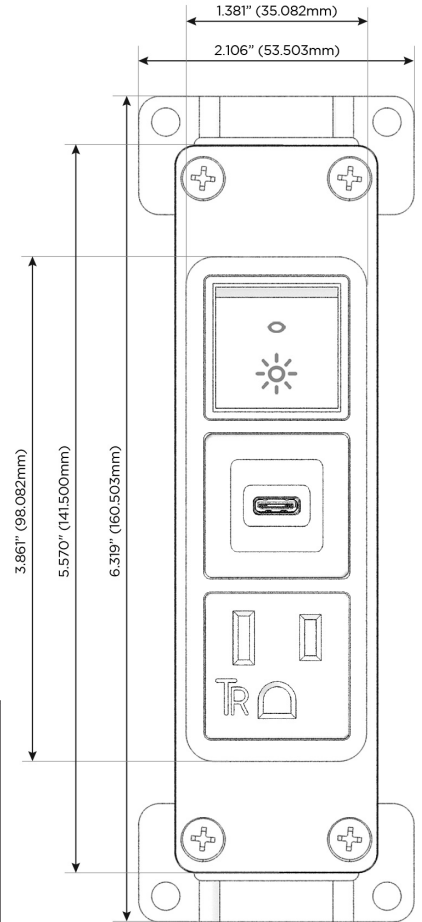

M-POWER-3T

AC POWER & DATA CONNECTIVITY SOLUTION

M-POWER-3TW-ASR-BRAAB

Specs:

Modules/Ports:

- **A** Tamper Resistant AC Receptacle
- **S** USB-C (25W High Speed Charging Port)
- **R** Switched AC (Rocker Switch)

TOP

Distributed by

Mormax Company, Inc.

8 Westchester Plaza

Elmsford, NY 10523

914-699-0101

sales@mormax.com

mormax.com