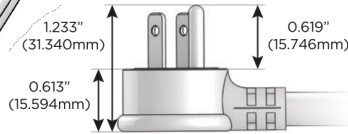

### Plug:

Supplied with Low Profile Flat 45° Angle 120 VAC Plug

Optional Standard Straight 120 VAC Plug

Optional Straight 120 VAC Pass-through Plug

- CLEAN, COMPACT DESIGN
- STREAMLINED
- LOW PROFILE
- SIDE-EXITING CORDS
- PLUG & PLAY
- 6' AC CORD & PLUG (FLAT PLUG STANDARD)
- CUSTOMIZABLE CONFIGURATIONS AND FINISHES
- UL LISTED FOR MOUNTING IN FURNITURE
- 15A

# M-POWER-3T

AC POWER & DATA CONNECTIVITY SOLUTION

M-POWER-3TW-ASR-BR4B

Specs:

**Modules/Ports:**

- A** Tamper Resistant AC Receptacle
- S** USB-C (25W High Speed Charging Port)
- R** Switched AC (Rocker Switch)