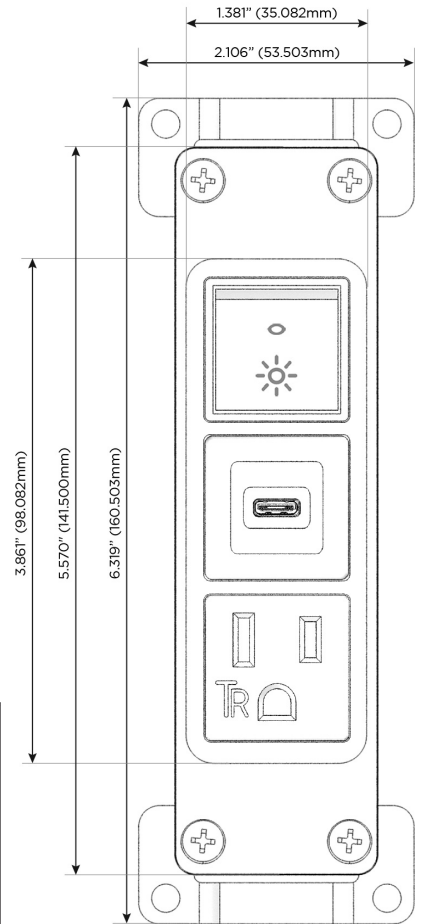

M-POWER-3T

AC POWER & DATA CONNECTIVITY SOLUTION

M-POWER-3TW-ASR-BR4B

Specs:

Modules/Ports:

- **A** Tamper Resistant AC Receptacle
- **S** USB-C (25W High Speed Charging Port)
- **R** Switched AC (Rocker Switch)

TOP

Distributed by

Mormax Company, Inc.

8 Westchester Plaza

Elmsford, NY 10523

914-699-0101

sales@mormax.com

mormax.com