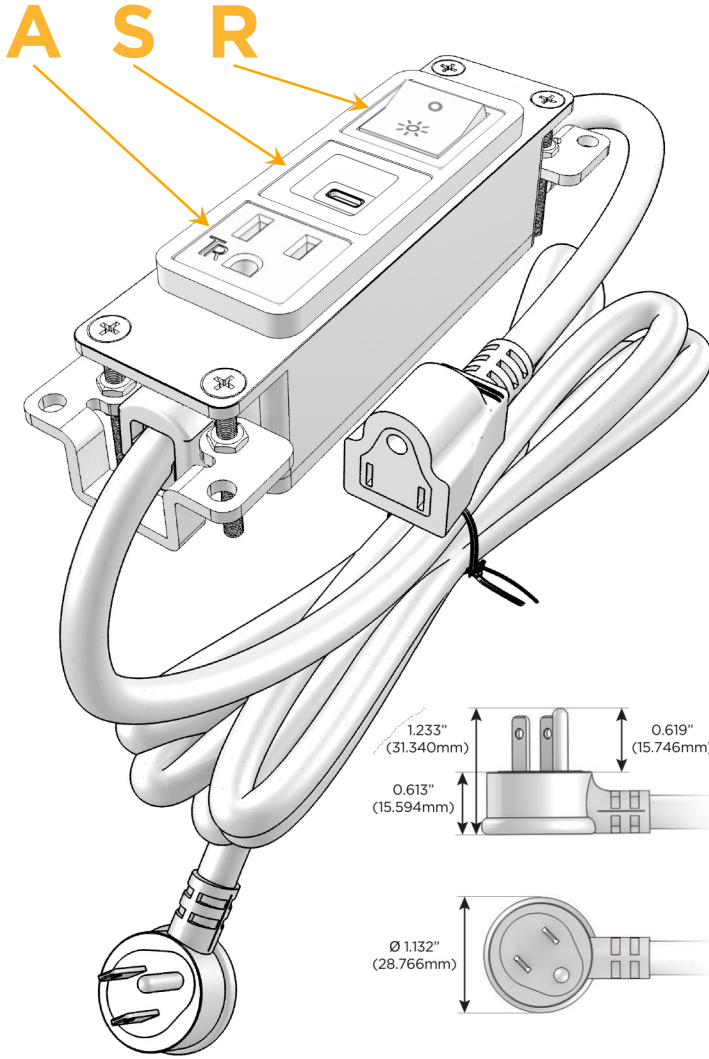

### Module/Port Options:

- A** Tamper Resistant AC Receptacle
- E** USB-A & USB-C (20W)
- M** Double USB-A (Fast Charging Ports - 18W)
- H** HDMI
- 6** CAT 6
- 12** RJ 12
- X** Switched AC
- Y** 3-Way Switch (Low Voltage)
- V** USB-C (45W High Speed Charging Port)
- S** USB-C (25W High Speed Charging Port)
- R** Switched AC (Rocker Switch)
- D** Dimmer Switch

### Plug:

Supplied with Low Profile Flat 45° Angle 120 VAC Plug

Optional Standard Straight 120 VAC Plug

Optional Straight 120 VAC Pass-through Plug

- CLEAN, COMPACT DESIGN
- STREAMLINED
- LOW PROFILE
- SIDE-EXITING CORDS
- PLUG & PLAY
- 6' AC CORD & PLUG (FLAT PLUG STANDARD)
- CUSTOMIZABLE CONFIGURATIONS AND FINISHES
- UL LISTED FOR MOUNTING IN FURNITURE
- 15A

# M-POWER-3T

AC POWER & DATA CONNECTIVITY SOLUTION

M-POWER-3TW-ASR-BR4B

Specs:

**Modules/Ports:**

- A** Tamper Resistant AC Receptacle
- S** USB-C (25W High Speed Charging Port)
- R** Switched AC (Rocker Switch)