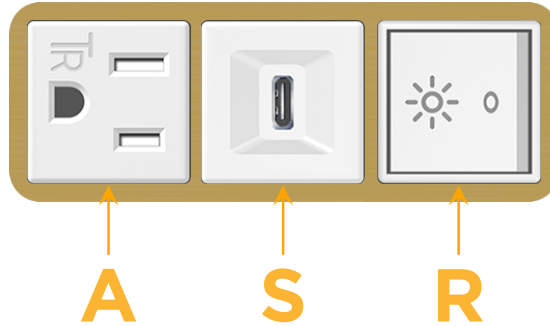

M-POWER-3T

AC POWER & DATA CONNECTIVITY SOLUTION

M-POWER-3TW-ASR-BR4B

Distributed by

Mormax Company, Inc.

8 Westchester Plaza

Elmsford, NY 10523

914-699-0101

sales@mormax.com

mormax.com

Metro Light & Power's line of power & data solutions offers sophisticated design elements combined with greater ease of installation. Streamlined and low-profile, enhanced by side-exiting cords, our outlets advance the industry with their cutting edge look and feel. We believe flexibility is key, and we provide a variety of mounting options, including the ability to mount in limited spaces. Our outlets are available in many finishes and configurations, in addition to a custom color and finish capability for our clients.

Bezel Finish: **SOLID BRASS BRUSHED**

Custom Finishes Available M-POWER-3TW-ASR-BR4B

Features:

Module/Port Options:

- **A** Tamper Resistant AC Receptacle
- **E** USB-A & USB-C (20W)
- **M** Double USB-A (Fast Charging Ports - 18W)
- **H** HDMI
- **6** CAT 6
- **12** RJ 12
- **X** Switched AC
- **Y** 3-Way Switch (Low Voltage)
- **V** USB-C (45W High Speed Charging Port)
- **S** USB-C (25W High Speed Charging Port)
- **R** Switched AC (Rocker Switch)
- **D** Dimmer Switch

Plug:

Supplied with Low Profile Flat 45° Angle 120 VAC Plug

Optional Standard Straight 120 VAC Plug

Optional Straight 120 VAC Pass-through Plug

- CLEAN, COMPACT DESIGN
- STREAMLINED
- LOW PROFILE
- SIDE-EXITING CORDS
- PLUG & PLAY
- 6' AC CORD & PLUG (FLAT PLUG STANDARD)
- CUSTOMIZABLE CONFIGURATIONS AND FINISHES
- UL LISTED FOR MOUNTING IN FURNITURE
- 15A