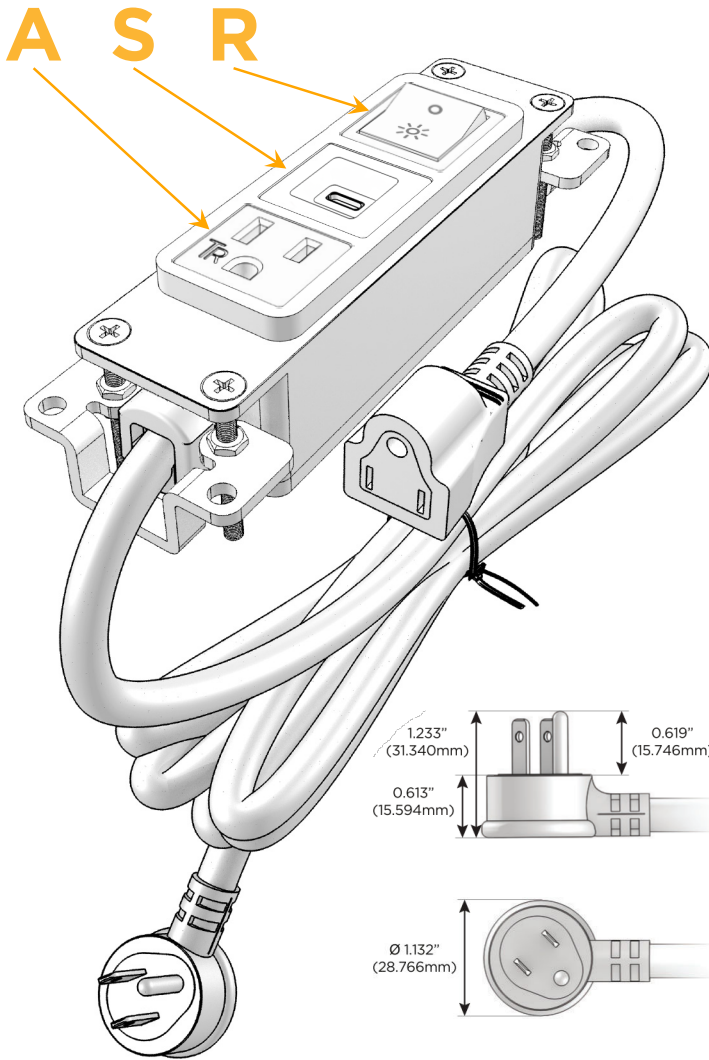

M-POWER-3T

AC POWER & DATA CONNECTIVITY SOLUTION

M-POWER-3TW-ASR-B2AB

Specs:

Modules/Ports:

- **A** Tamper Resistant AC Receptacle
- **S** USB-C (25W High Speed Charging Port)
- **R** Switched AC (Rocker Switch)

Distributed by

Mormax Company, Inc.

8 Westchester Plaza

Elmsford, NY 10523

914-699-0101

sales@mormax.com

mormax.com