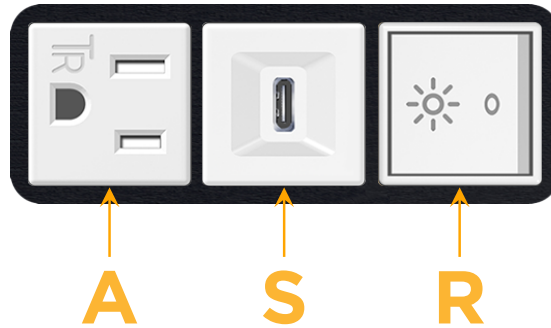

M-POWER-3T

AC POWER & DATA CONNECTIVITY SOLUTION

M-POWER-3TW-ASR-B2AB

Distributed by

Mormax Company, Inc.

8 Westchester Plaza

Elmsford, NY 10523

914-699-0101

sales@mormax.com

mormax.com

Metro Light & Power's line of power & data solutions offers sophisticated design elements combined with greater ease of installation. Streamlined and low-profile, enhanced by side-exiting cords, our outlets advance the industry with their cutting edge look and feel. We believe flexibility is key, and we provide a variety of mounting options, including the ability to mount in limited spaces. Our outlets are available in many finishes and configurations, in addition to a custom color and finish capability for our clients.

Bezel Finish: **SATIN BLACK (ABS)**

Custom Finishes Available M-POWER-3TW-ASR-B2AB

Features:

Module/Port Options:

- **A** Tamper Resistant AC Receptacle
- **E** USB-A & USB-C (20W)
- **M** Double USB-A (Fast Charging Ports - 18W)
- **H** HDMI
- **6** CAT 6
- **12** RJ 12
- **X** Switched AC
- **Y** 3-Way Switch (Low Voltage)
- **V** USB-C (45W High Speed Charging Port)
- **S** USB-C (25W High Speed Charging Port)
- **R** Switched AC (Rocker Switch)
- **D** Dimmer Switch

Plug:

Supplied with Low Profile Flat 45° Angle 120 VAC Plug

Optional Standard Straight 120 VAC Plug

Optional Straight 120 VAC Pass-through Plug

- CLEAN, COMPACT DESIGN
- STREAMLINED
- LOW PROFILE
- SIDE-EXITING CORDS
- PLUG & PLAY
- 6' AC CORD & PLUG (FLAT PLUG STANDARD)
- CUSTOMIZABLE CONFIGURATIONS AND FINISHES
- UL LISTED FOR MOUNTING IN FURNITURE
- 15A