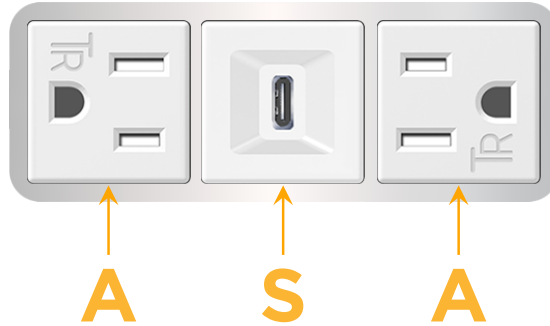

Bezel Finish: **CHROME (ABS)**
Custom Finishes Available M-POWER-3TW-ASA-CRAB

Features:

Module/Port Options:

- A** Tamper Resistant AC Receptacle
- E** USB-A & USB-C (20W)
- M** Double USB-A (Fast Charging Ports - 18W)
- H** HDMI
- 6** CAT 6
- 12** RJ 12
- X** Switched AC
- Y** 3-Way Switch (Low Voltage)
- V** USB-C (45W High Speed Charging Port)
- S** USB-C (25W High Speed Charging Port)
- R** Switched AC (Rocker Switch)
- D** Dimmer Switch

Plug:

Supplied with Low Profile Flat 45° Angle 120 VAC Plug

Optional Standard Straight 120 VAC Plug

Optional Straight 120 VAC Pass-through Plug

- CLEAN, COMPACT DESIGN
- STREAMLINED
- LOW PROFILE
- SIDE-EXITING CORDS
- PLUG & PLAY
- 6' AC CORD & PLUG (FLAT PLUG STANDARD)
- CUSTOMIZABLE CONFIGURATIONS AND FINISHES
- UL LISTED FOR MOUNTING IN FURNITURE
- 15A

M-POWER-3T

AC POWER & DATA CONNECTIVITY SOLUTION

M-POWER-3TW-ASA-CRAB

Specs:

Modules/Ports:

- A** Tamper Resistant AC Receptacle
- S** USB-C (25W High Speed Charging Port)

Distributed by

Mormax Company, Inc.