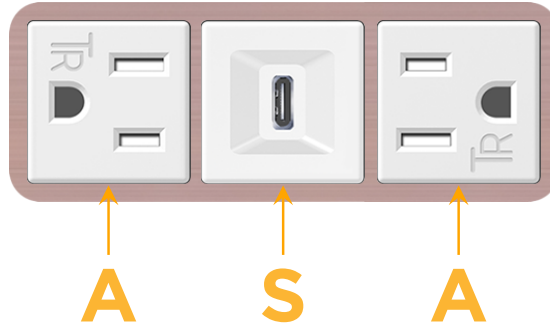

M-POWER-3T

AC POWER & DATA CONNECTIVITY SOLUTION

M-POWER-3TW-ASA-CHAB

Distributed by

Mormax Company, Inc.

8 Westchester Plaza

Elmsford, NY 10523

914-699-0101

sales@mormax.com

mormax.com

Metro Light & Power's line of power & data solutions offers sophisticated design elements combined with greater ease of installation. Streamlined and low-profile, enhanced by side-exiting cords, our outlets advance the industry with their cutting edge look and feel. We believe flexibility is key, and we provide a variety of mounting options, including the ability to mount in limited spaces. Our outlets are available in many finishes and configurations, in addition to a custom color and finish capability for our clients.

Bezel Finish: **CHAMPAGNE (ABS)**

Custom Finishes Available M-POWER-3TW-ASA-CHAB

Features:

Module/Port Options:

- **A** Tamper Resistant AC Receptacle
- **E** USB-A & USB-C (20W)
- **M** Double USB-A (Fast Charging Ports - 18W)
- **H** HDMI
- **6** CAT 6
- **12** RJ 12
- **X** Switched AC
- **Y** 3-Way Switch (Low Voltage)
- **V** USB-C (45W High Speed Charging Port)
- **S** USB-C (25W High Speed Charging Port)
- **R** Switched AC (Rocker Switch)
- **D** Dimmer Switch

Plug:

Supplied with Low Profile Flat 45° Angle 120 VAC Plug

Optional Standard Straight 120 VAC Plug

Optional Straight 120 VAC Pass-through Plug

- CLEAN, COMPACT DESIGN
- STREAMLINED
- LOW PROFILE
- SIDE-EXITING CORDS
- PLUG & PLAY
- 6' AC CORD & PLUG (FLAT PLUG STANDARD)
- CUSTOMIZABLE CONFIGURATIONS AND FINISHES
- UL LISTED FOR MOUNTING IN FURNITURE
- 15A