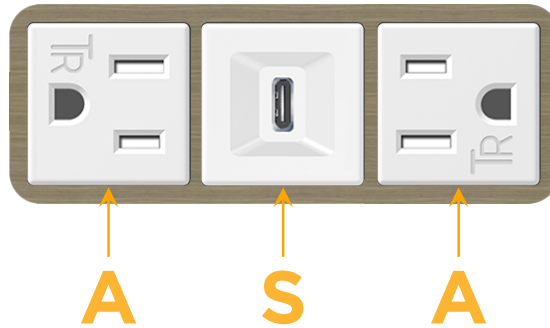

M-POWER-3T

AC POWER & DATA CONNECTIVITY SOLUTION

M-POWER-3TW-ASA-BZ5AAB

Distributed by

Mormax Company, Inc.

8 Westchester Plaza

Elmsford, NY 10523

914-699-0101

sales@mormax.com

mormax.com

Metro Light & Power's line of power & data solutions offers sophisticated design elements combined with greater ease of installation. Streamlined and low-profile, enhanced by side-exiting cords, our outlets advance the industry with their cutting edge look and feel. We believe flexibility is key, and we provide a variety of mounting options, including the ability to mount in limited spaces. Our outlets are available in many finishes and configurations, in addition to a custom color and finish capability for our clients.

Bezel Finish: **ANTIQUED ARCHITECTURAL BRONZE (ABS)**

Custom Finishes Available M-POWER-3TW-ASA-BZ5AAB

Features:

Module/Port Options:

- **A** Tamper Resistant AC Receptacle
- **E** USB-A & USB-C (20W)
- **M** Double USB-A (Fast Charging Ports - 18W)
- **H** HDMI
- **6** CAT 6
- **12** RJ 12
- **X** Switched AC
- **Y** 3-Way Switch (Low Voltage)
- **V** USB-C (45W High Speed Charging Port)
- **S** USB-C (25W High Speed Charging Port)
- **R** Switched AC (Rocker Switch)
- **D** Dimmer Switch

Plug:

Supplied with Low Profile Flat 45° Angle 120 VAC Plug

Optional Standard Straight 120 VAC Plug

Optional Straight 120 VAC Pass-through Plug

- CLEAN, COMPACT DESIGN
- STREAMLINED
- LOW PROFILE
- SIDE-EXITING CORDS
- PLUG & PLAY
- 6' AC CORD & PLUG (FLAT PLUG STANDARD)
- CUSTOMIZABLE CONFIGURATIONS AND FINISHES
- UL LISTED FOR MOUNTING IN FURNITURE
- 15A